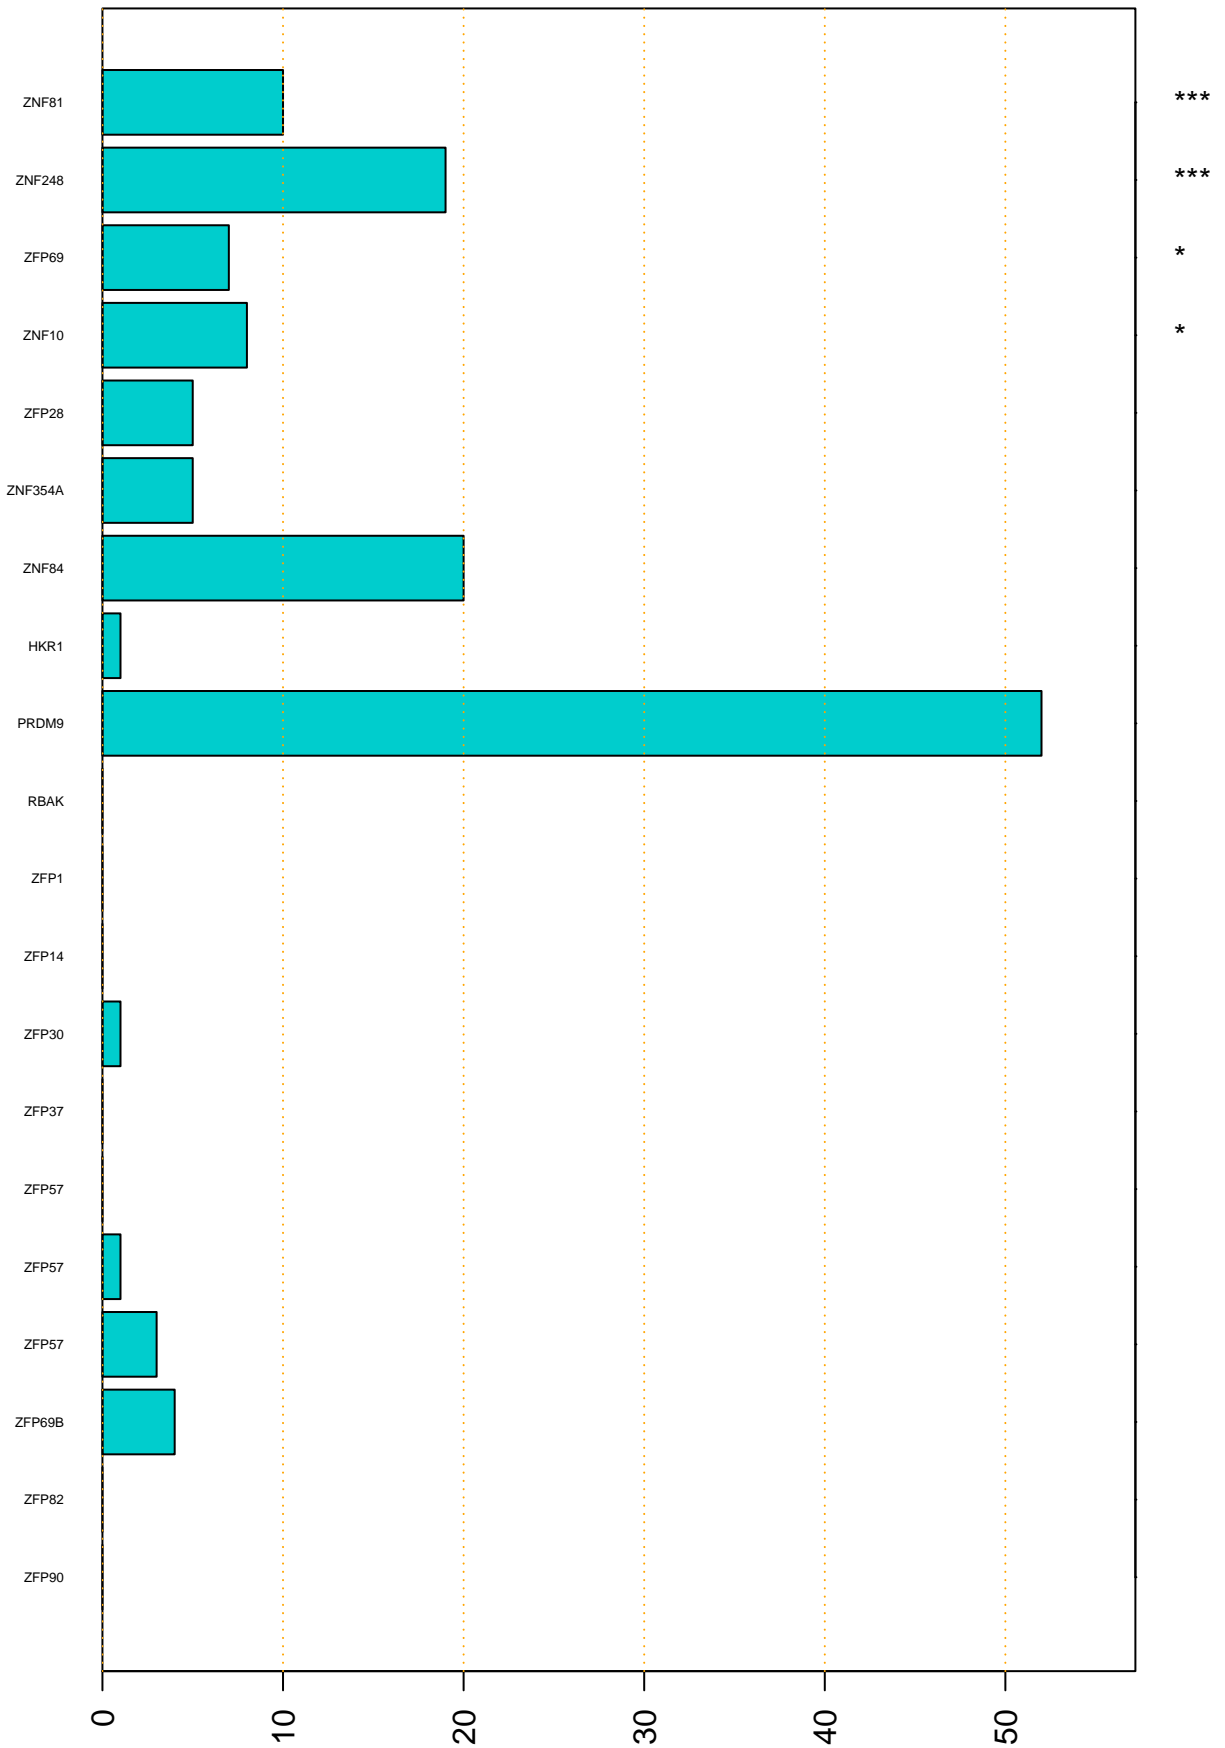

Enriched KZFP

#TE sfam with peak