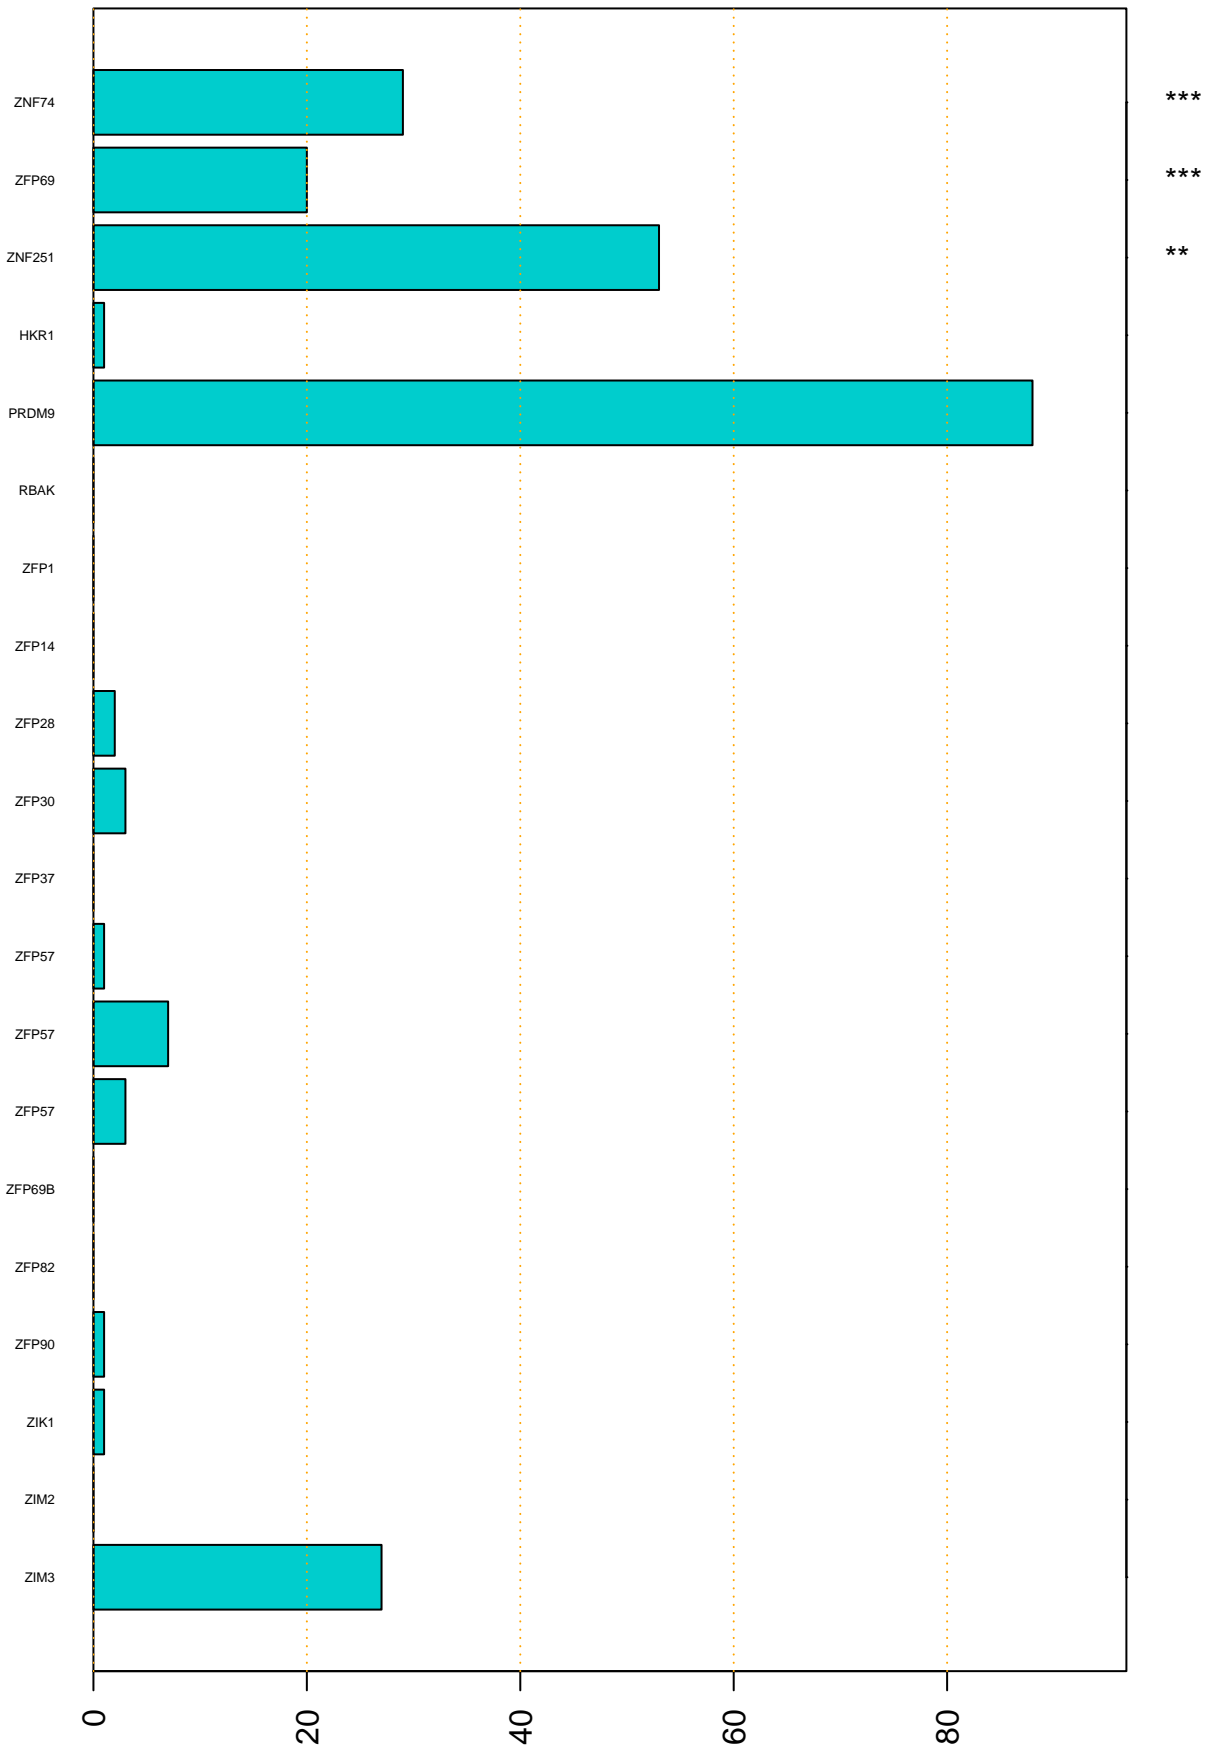

Enriched KZFP

#TE sfam with peak