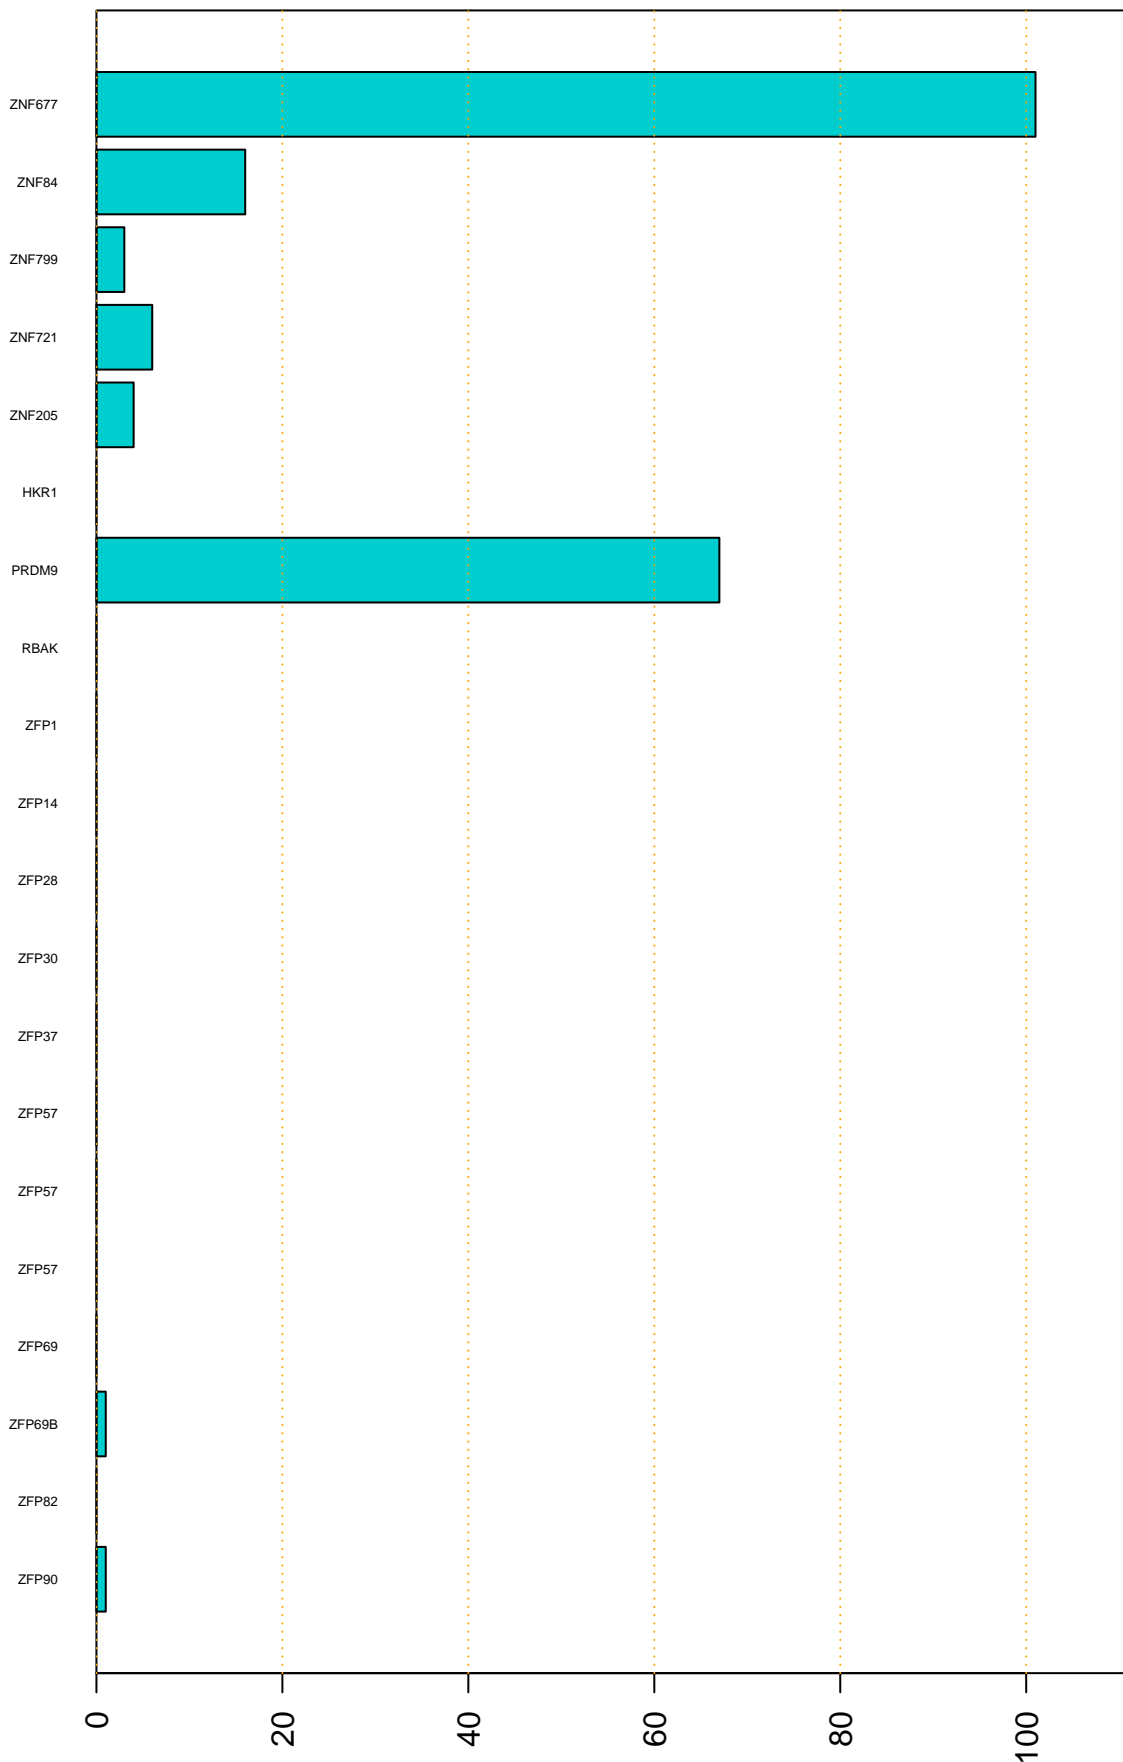

Enriched KZFP

#TE sfam with peak