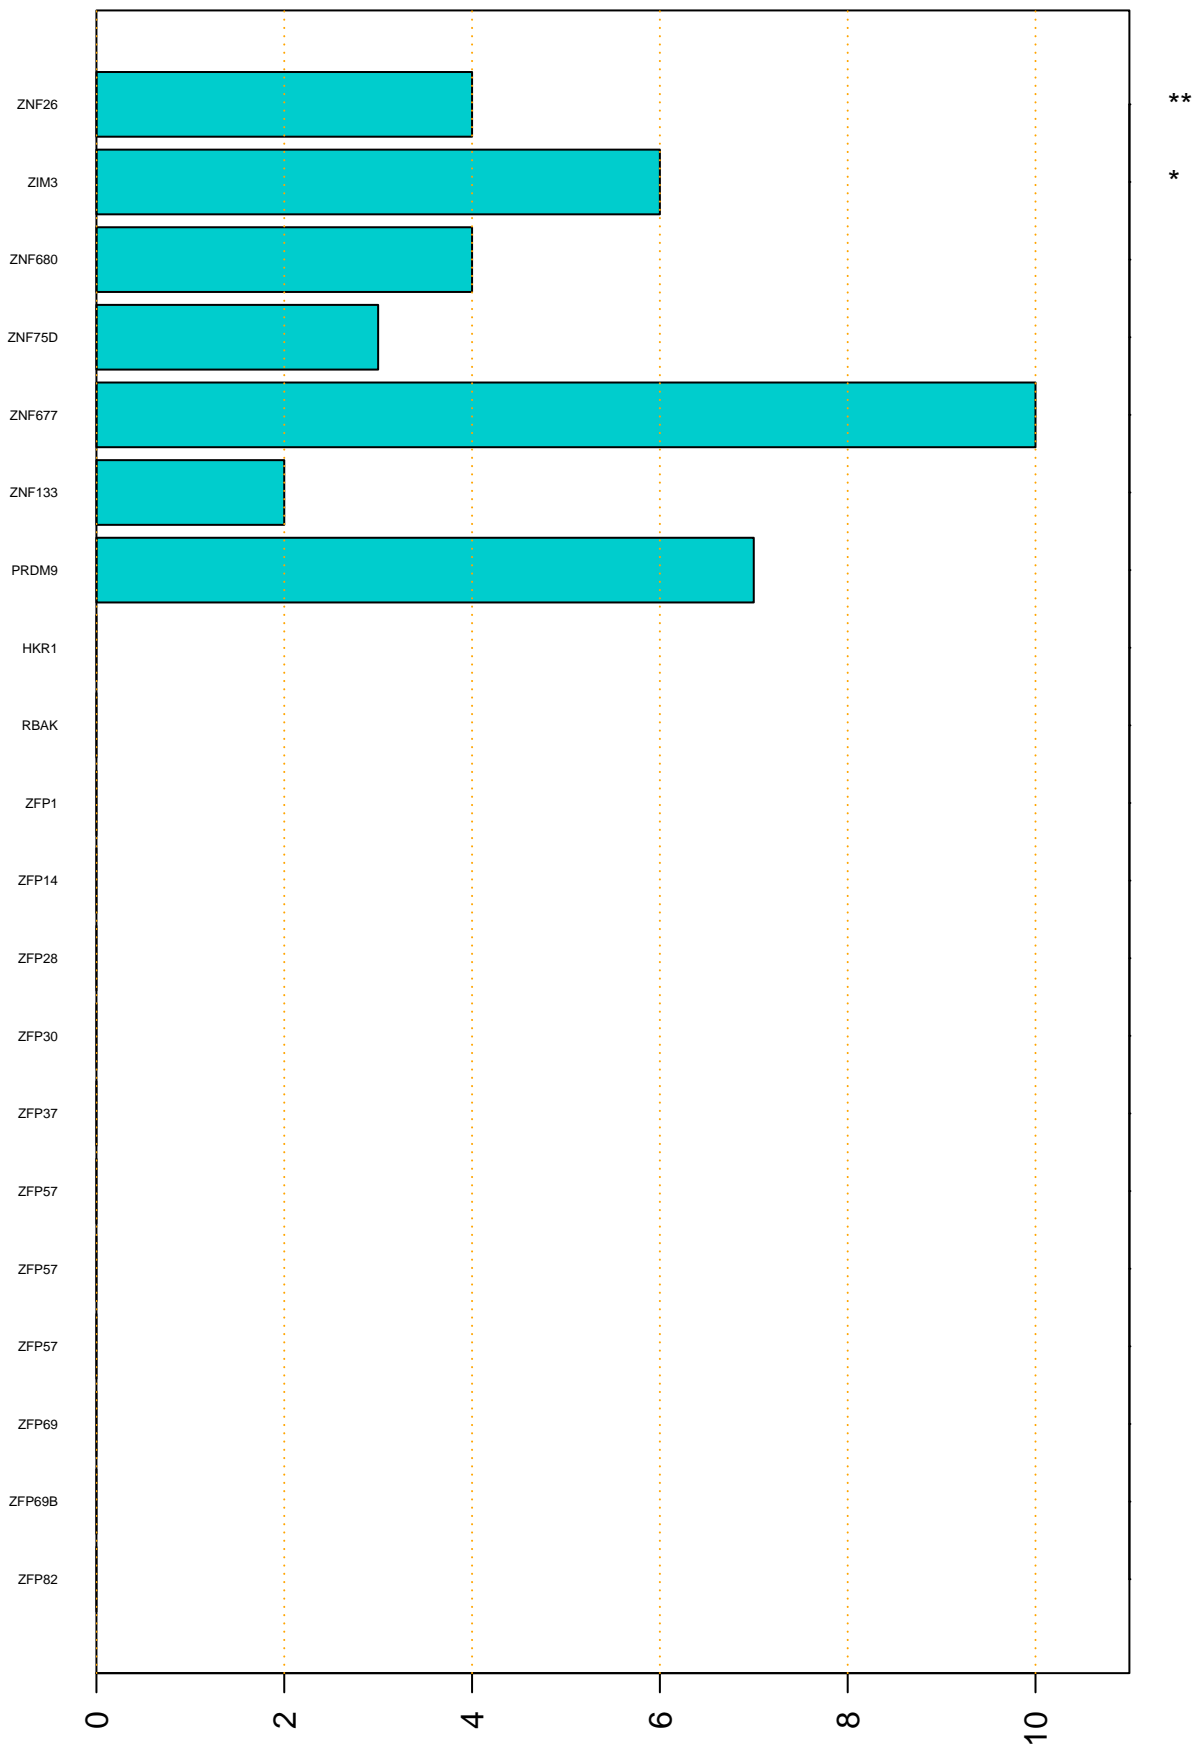

Enriched KZFP

#TE sfam with peak