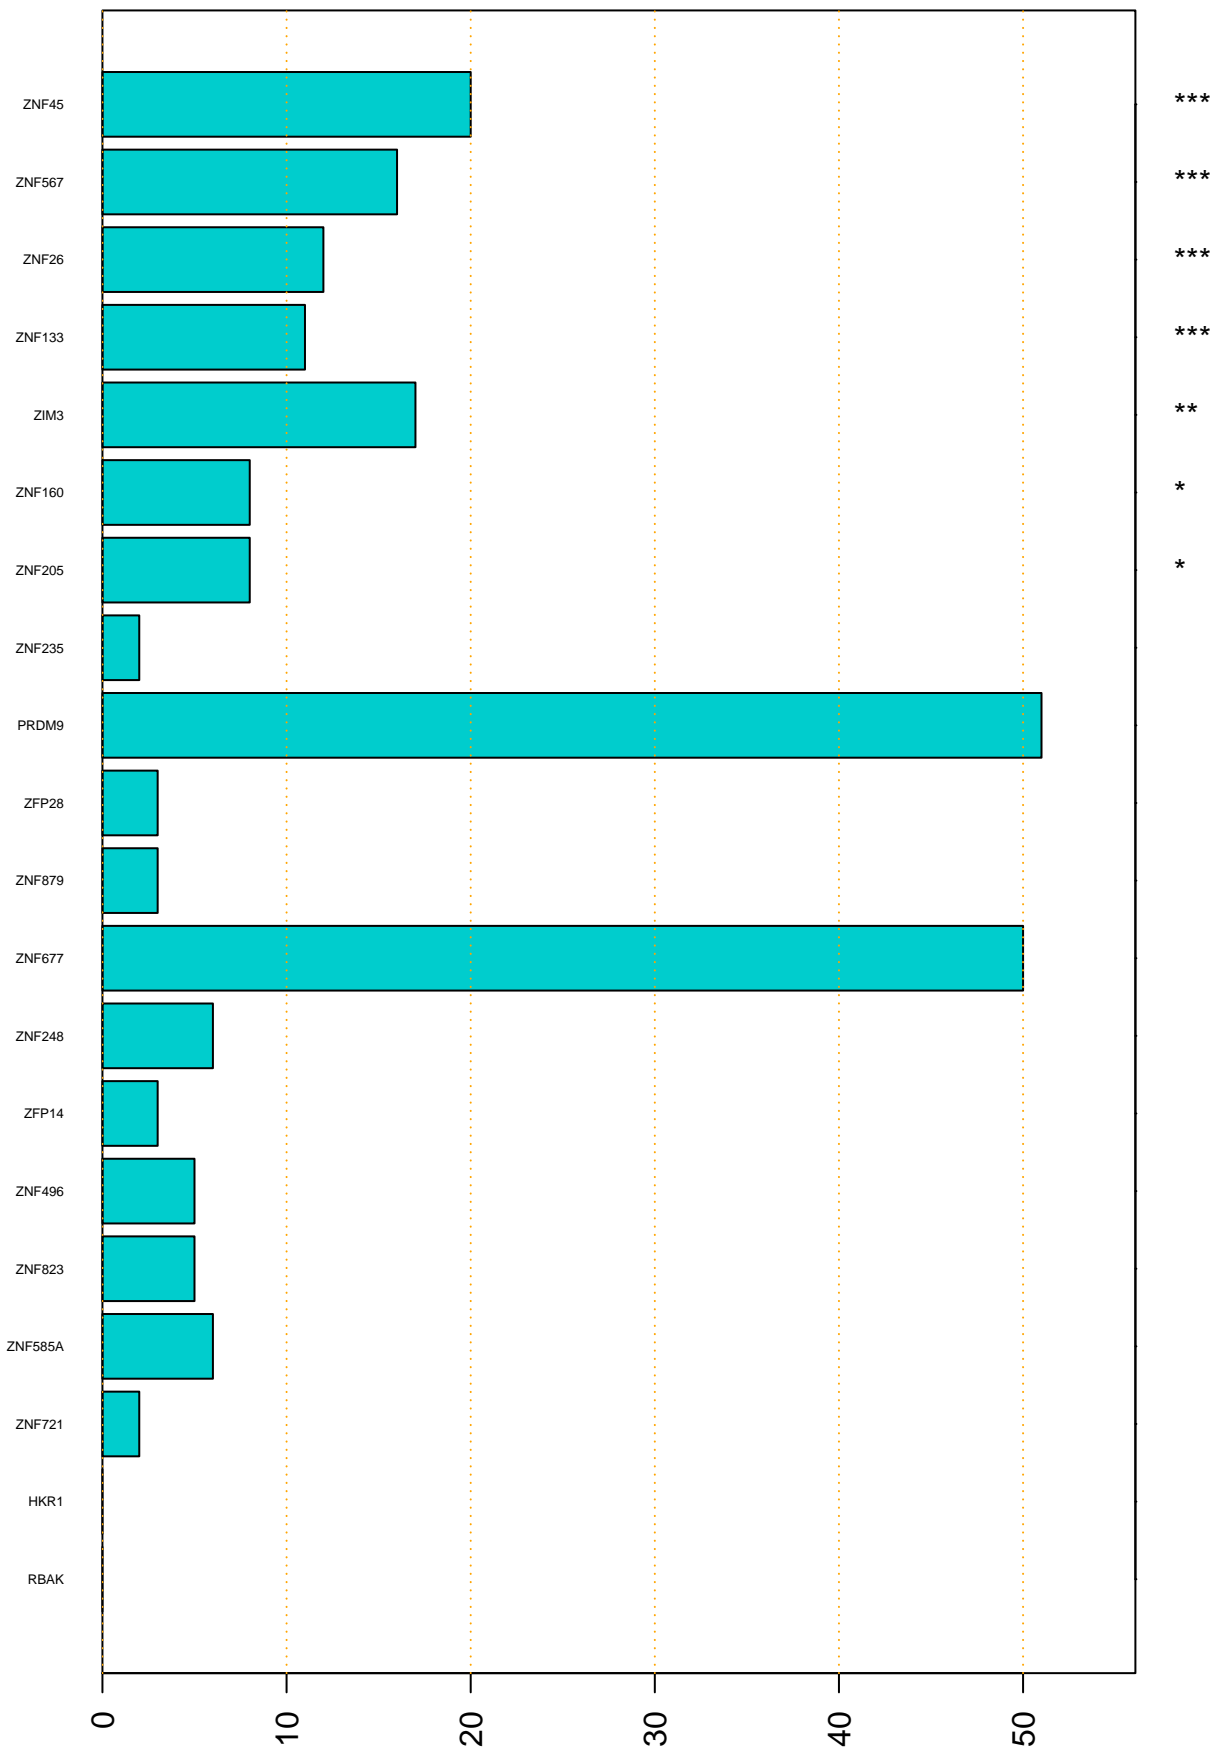

Enriched KZFP

#TE sfam with peak