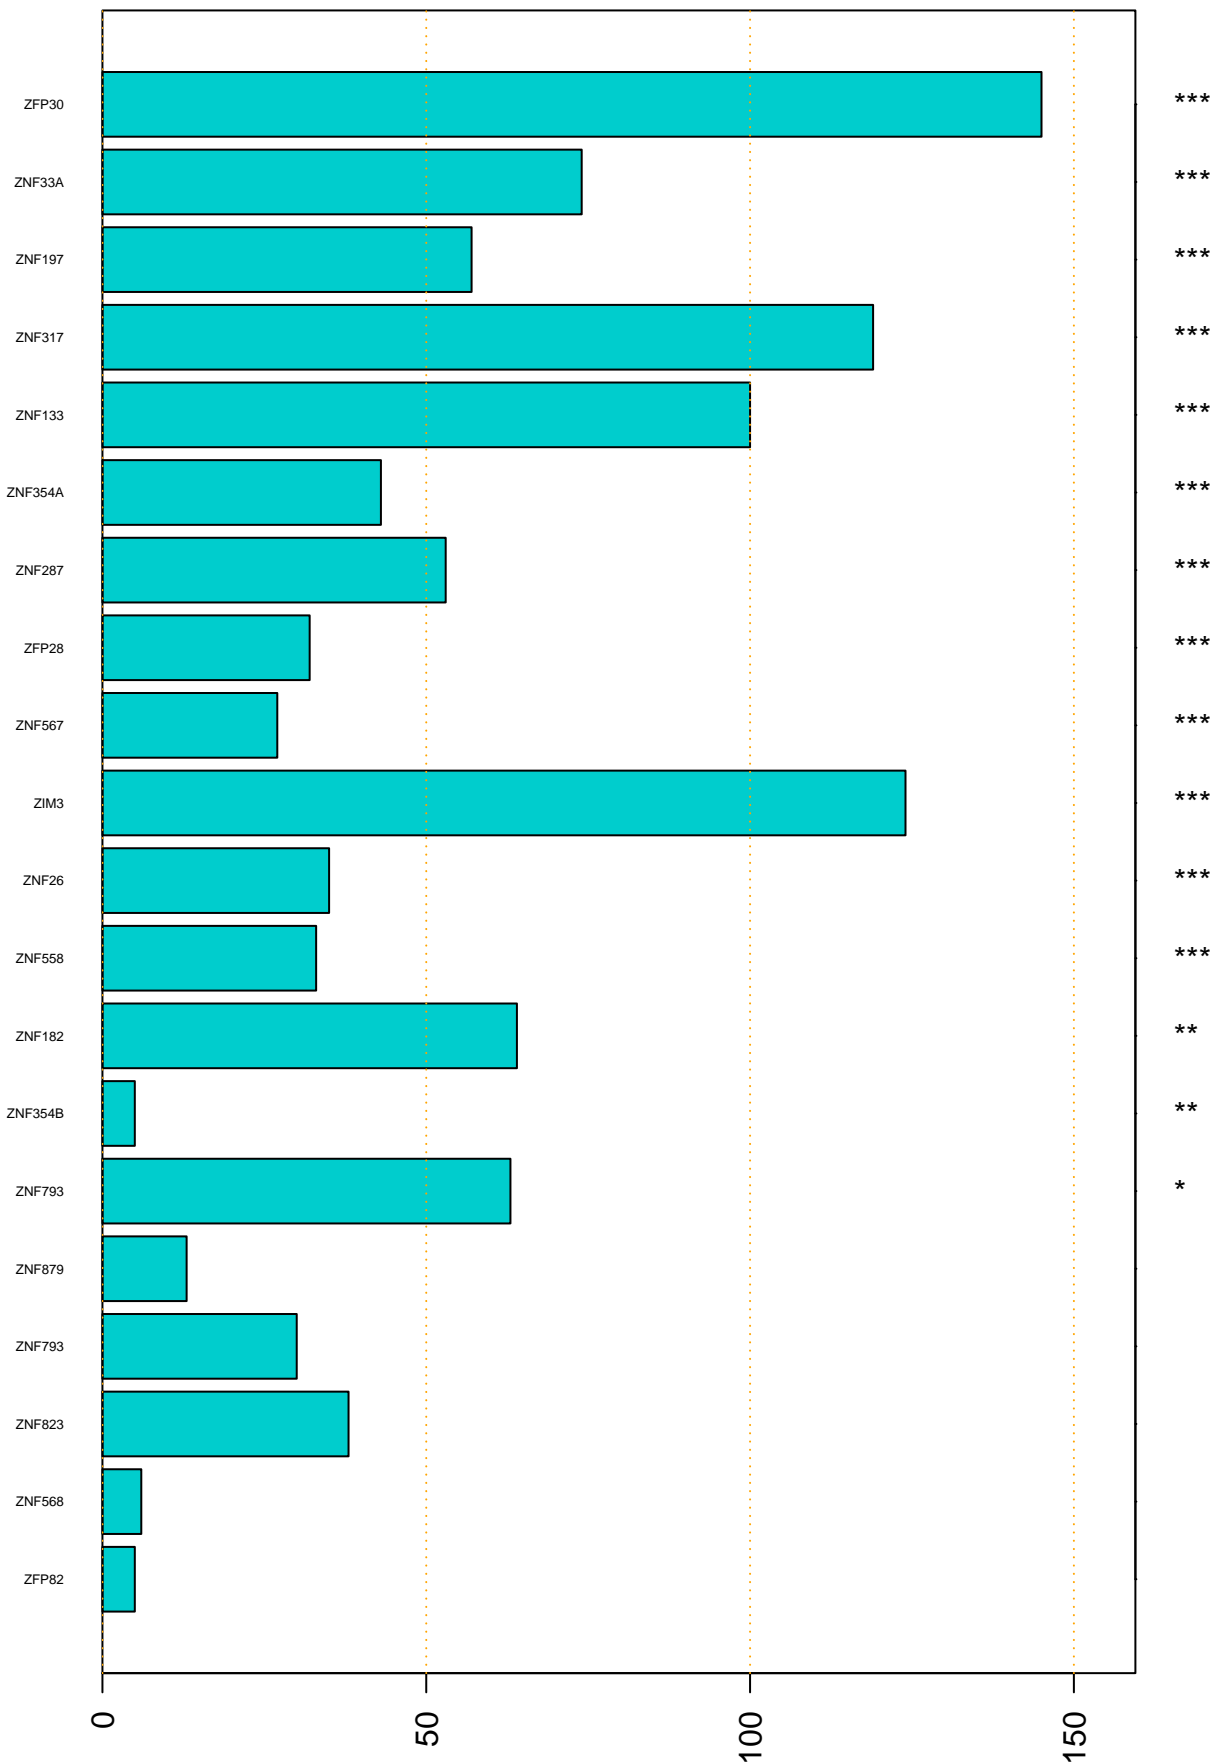

Enriched KZFP

#TE sfam with peak