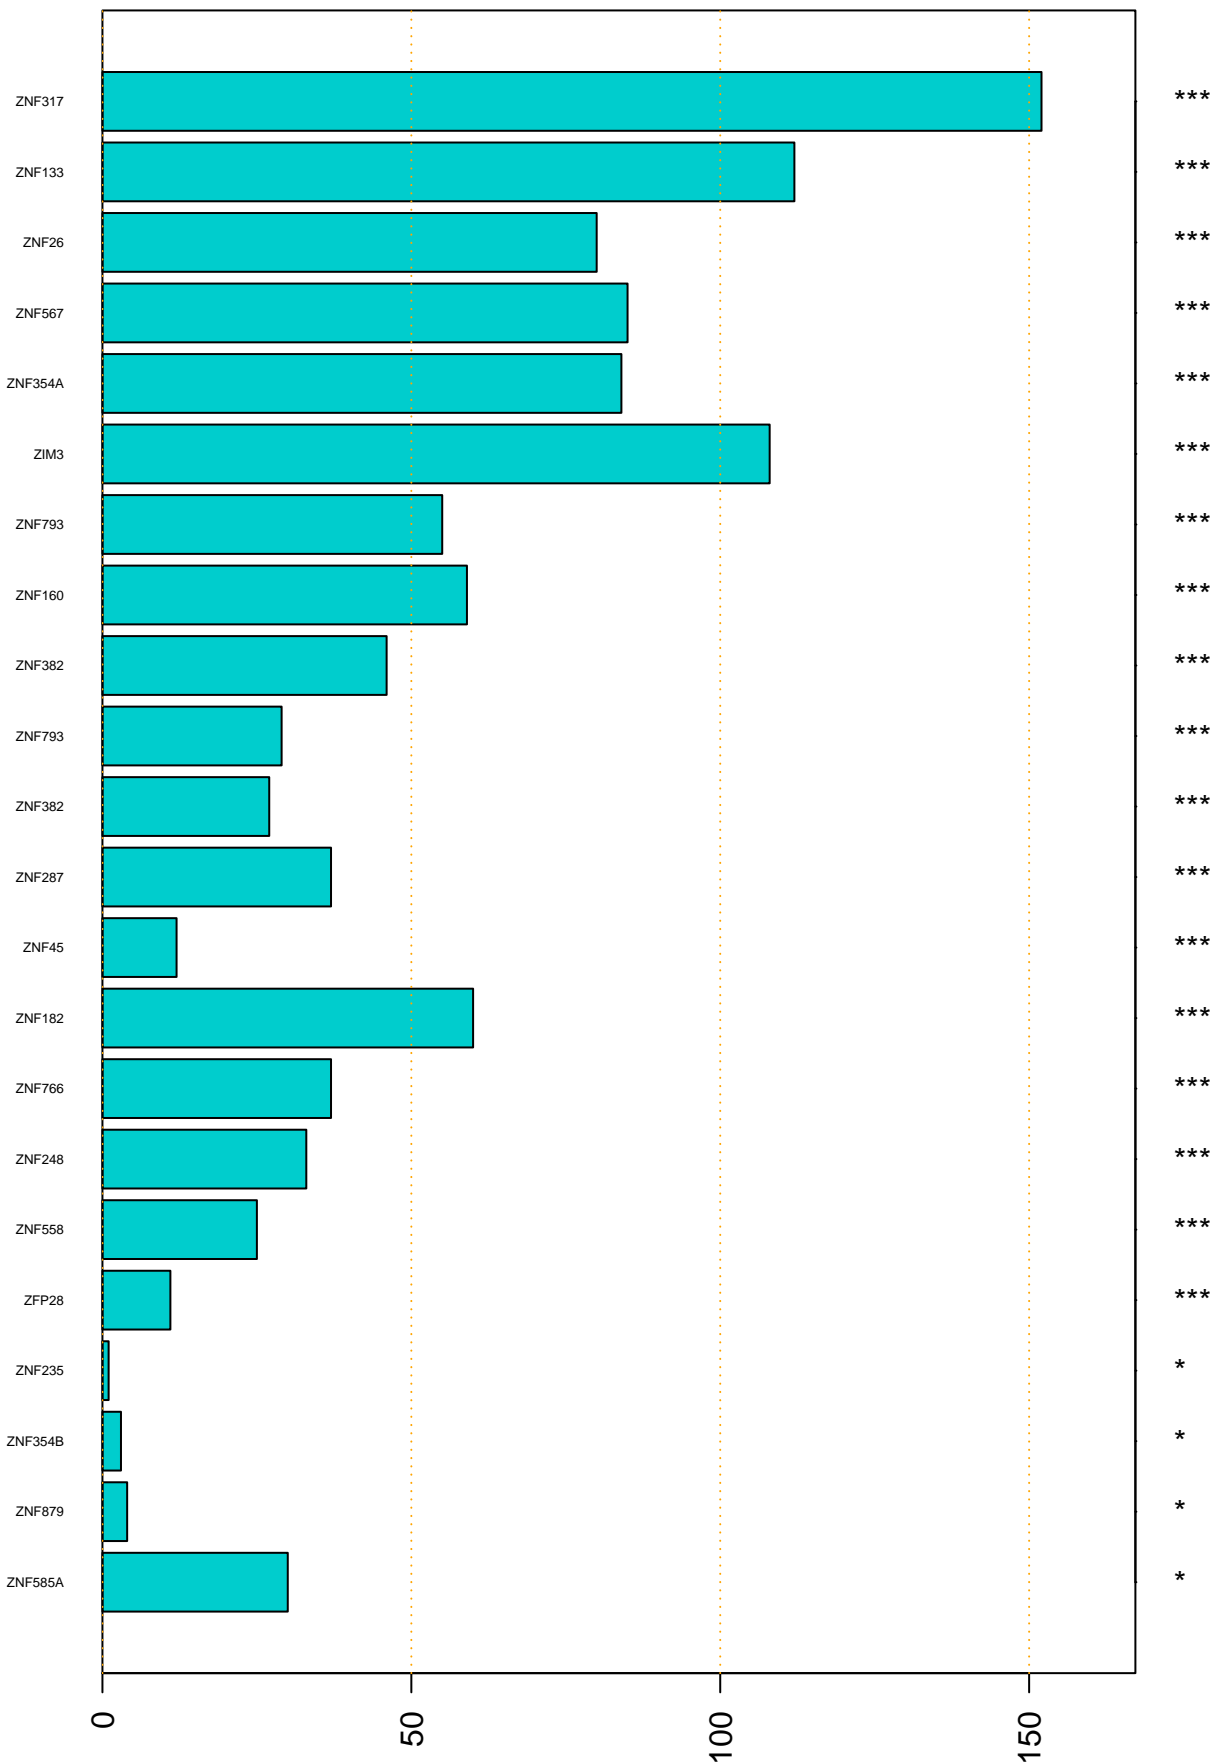

Enriched KZFP

#TE sfam with peak