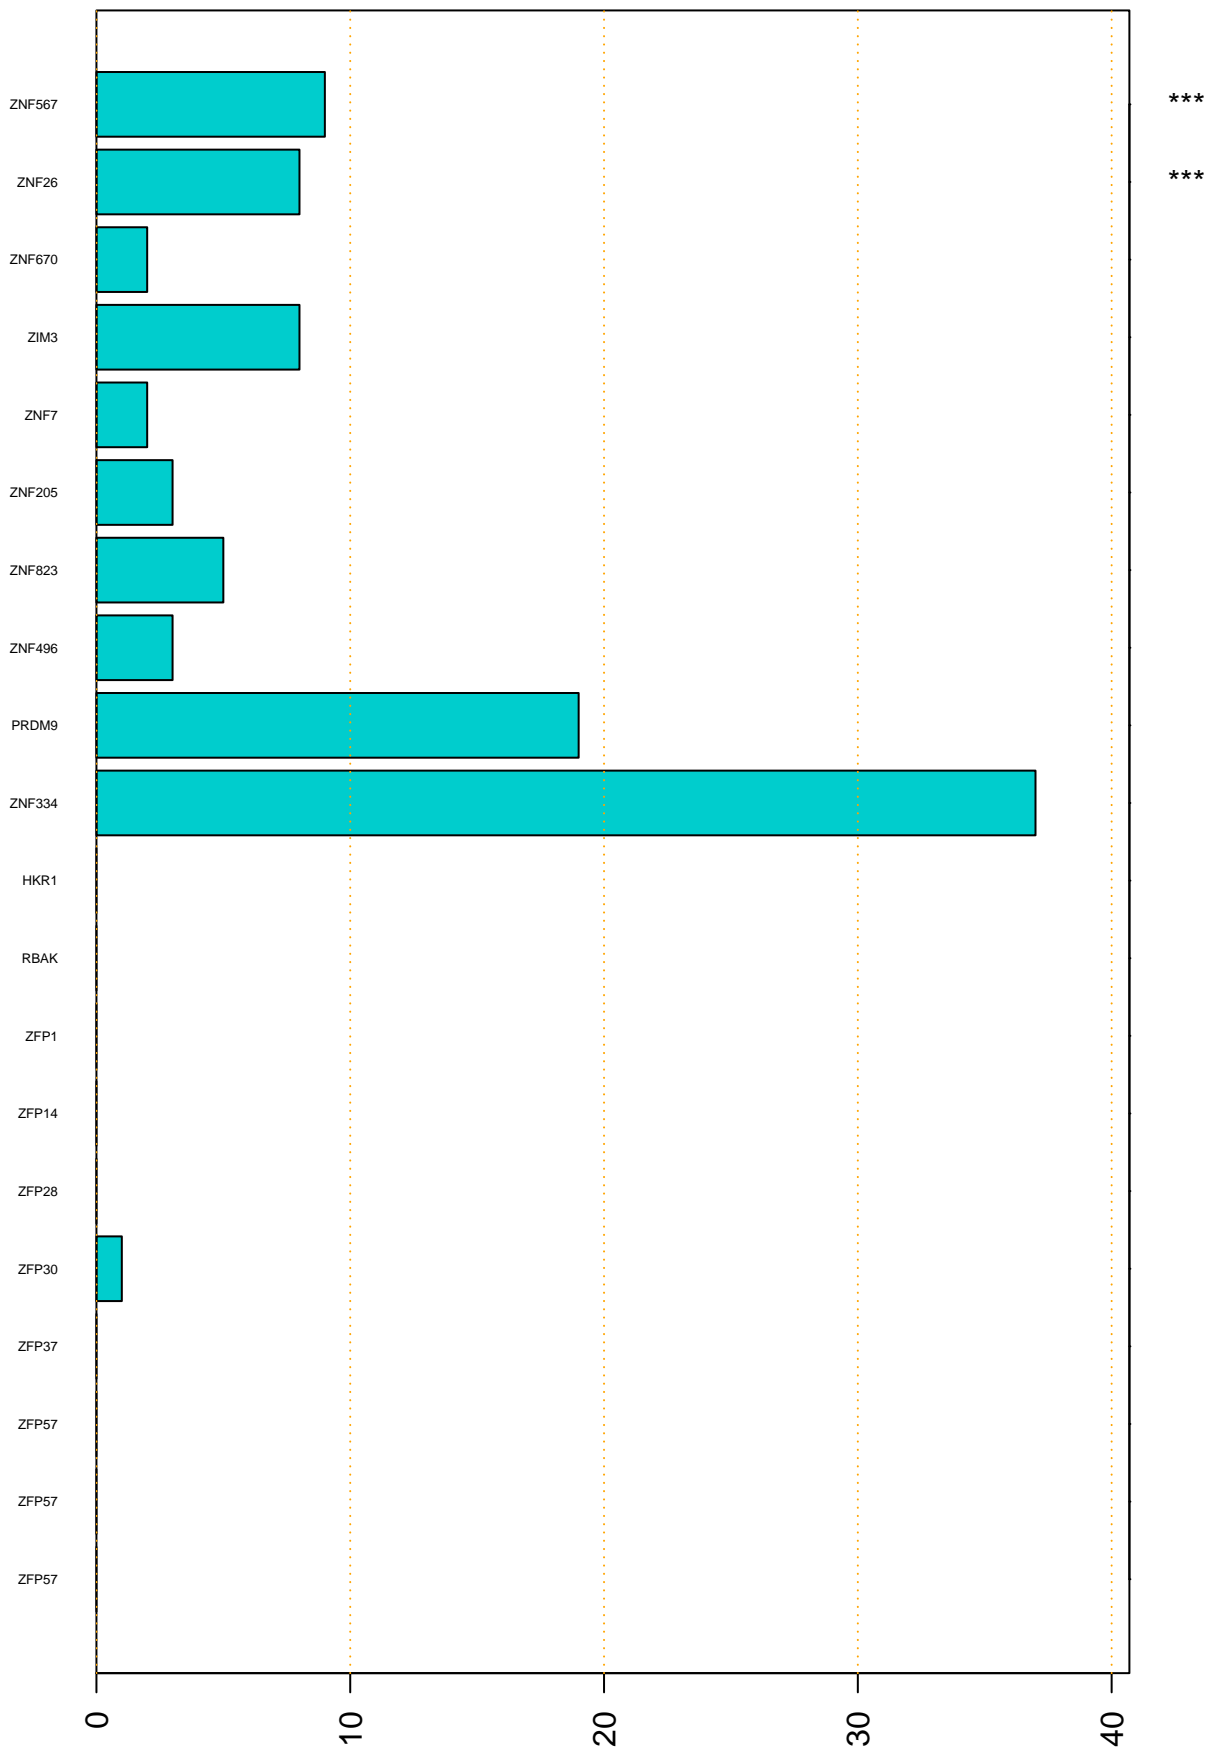

Enriched KZFP

#TE sfam with peak