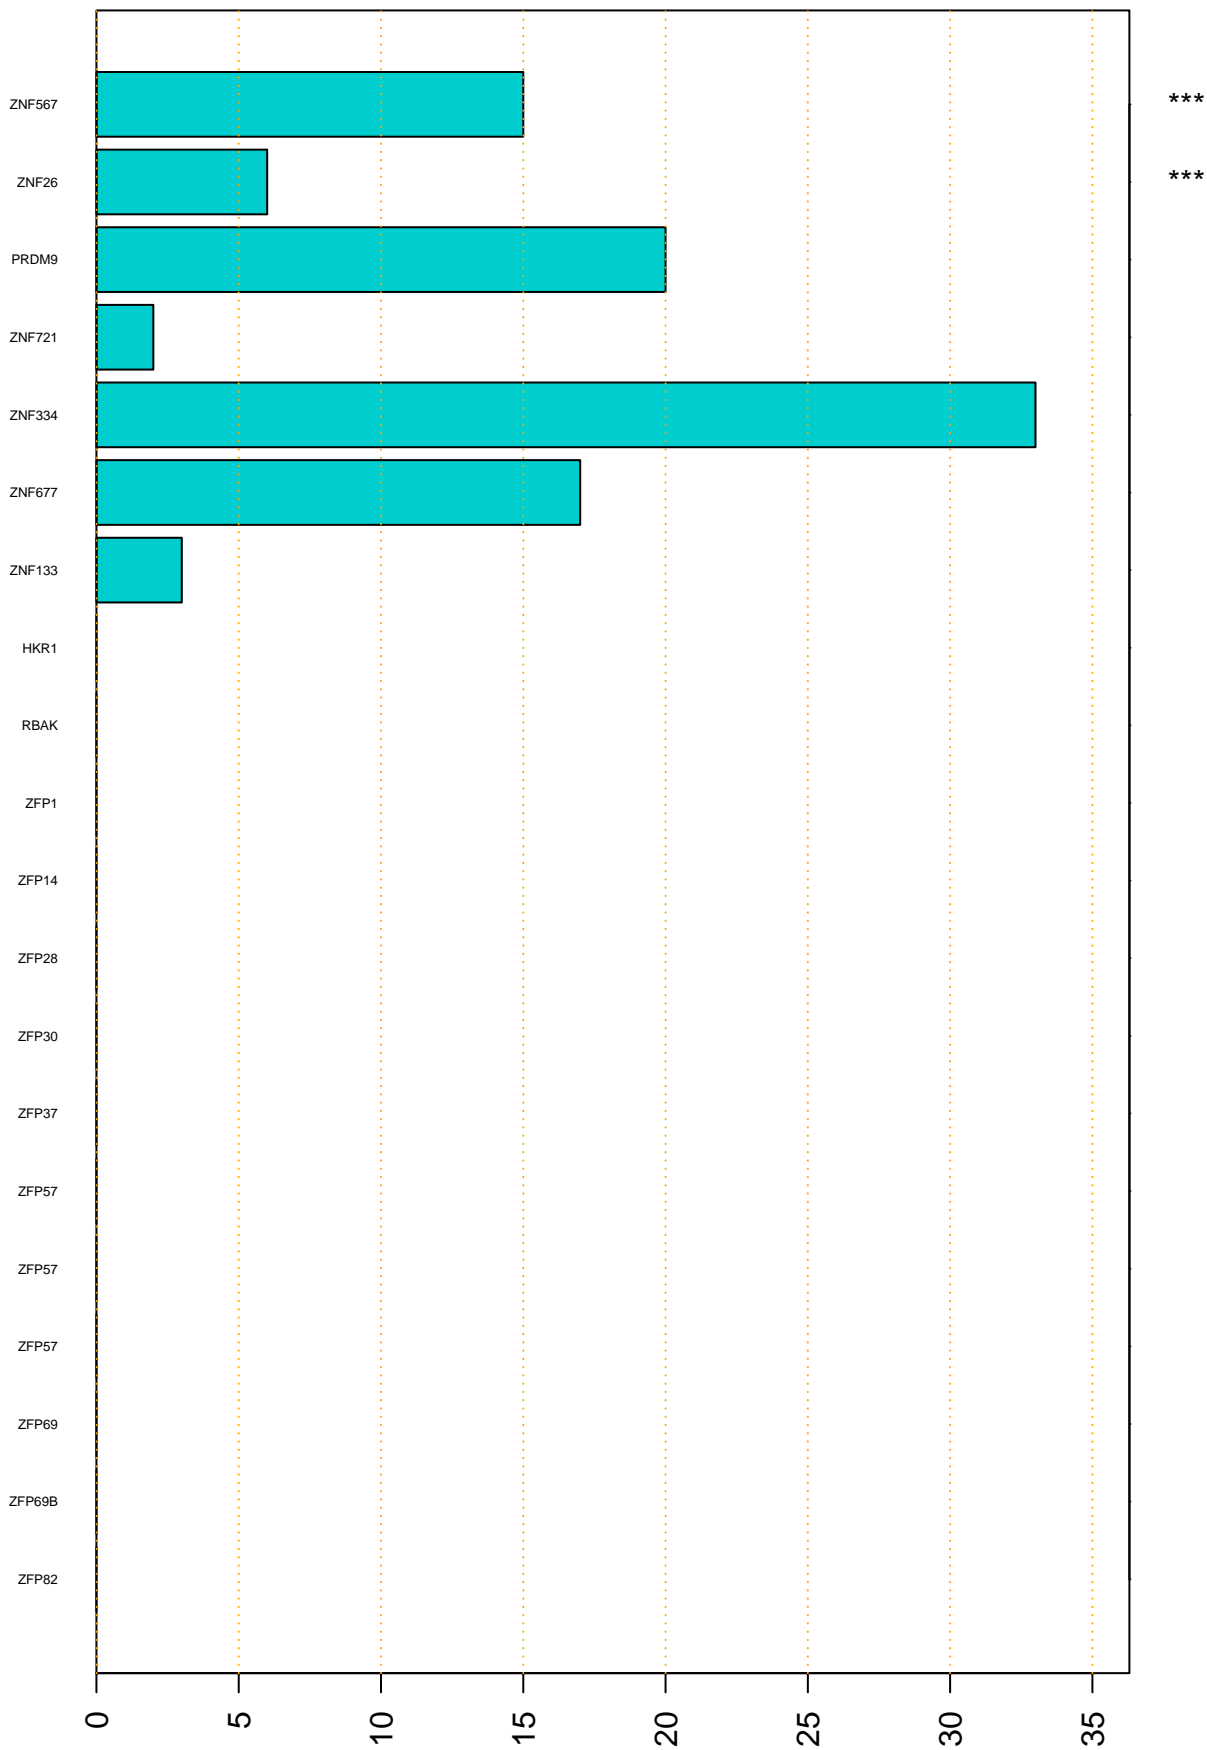

Enriched KZFP

#TE sfam with peak