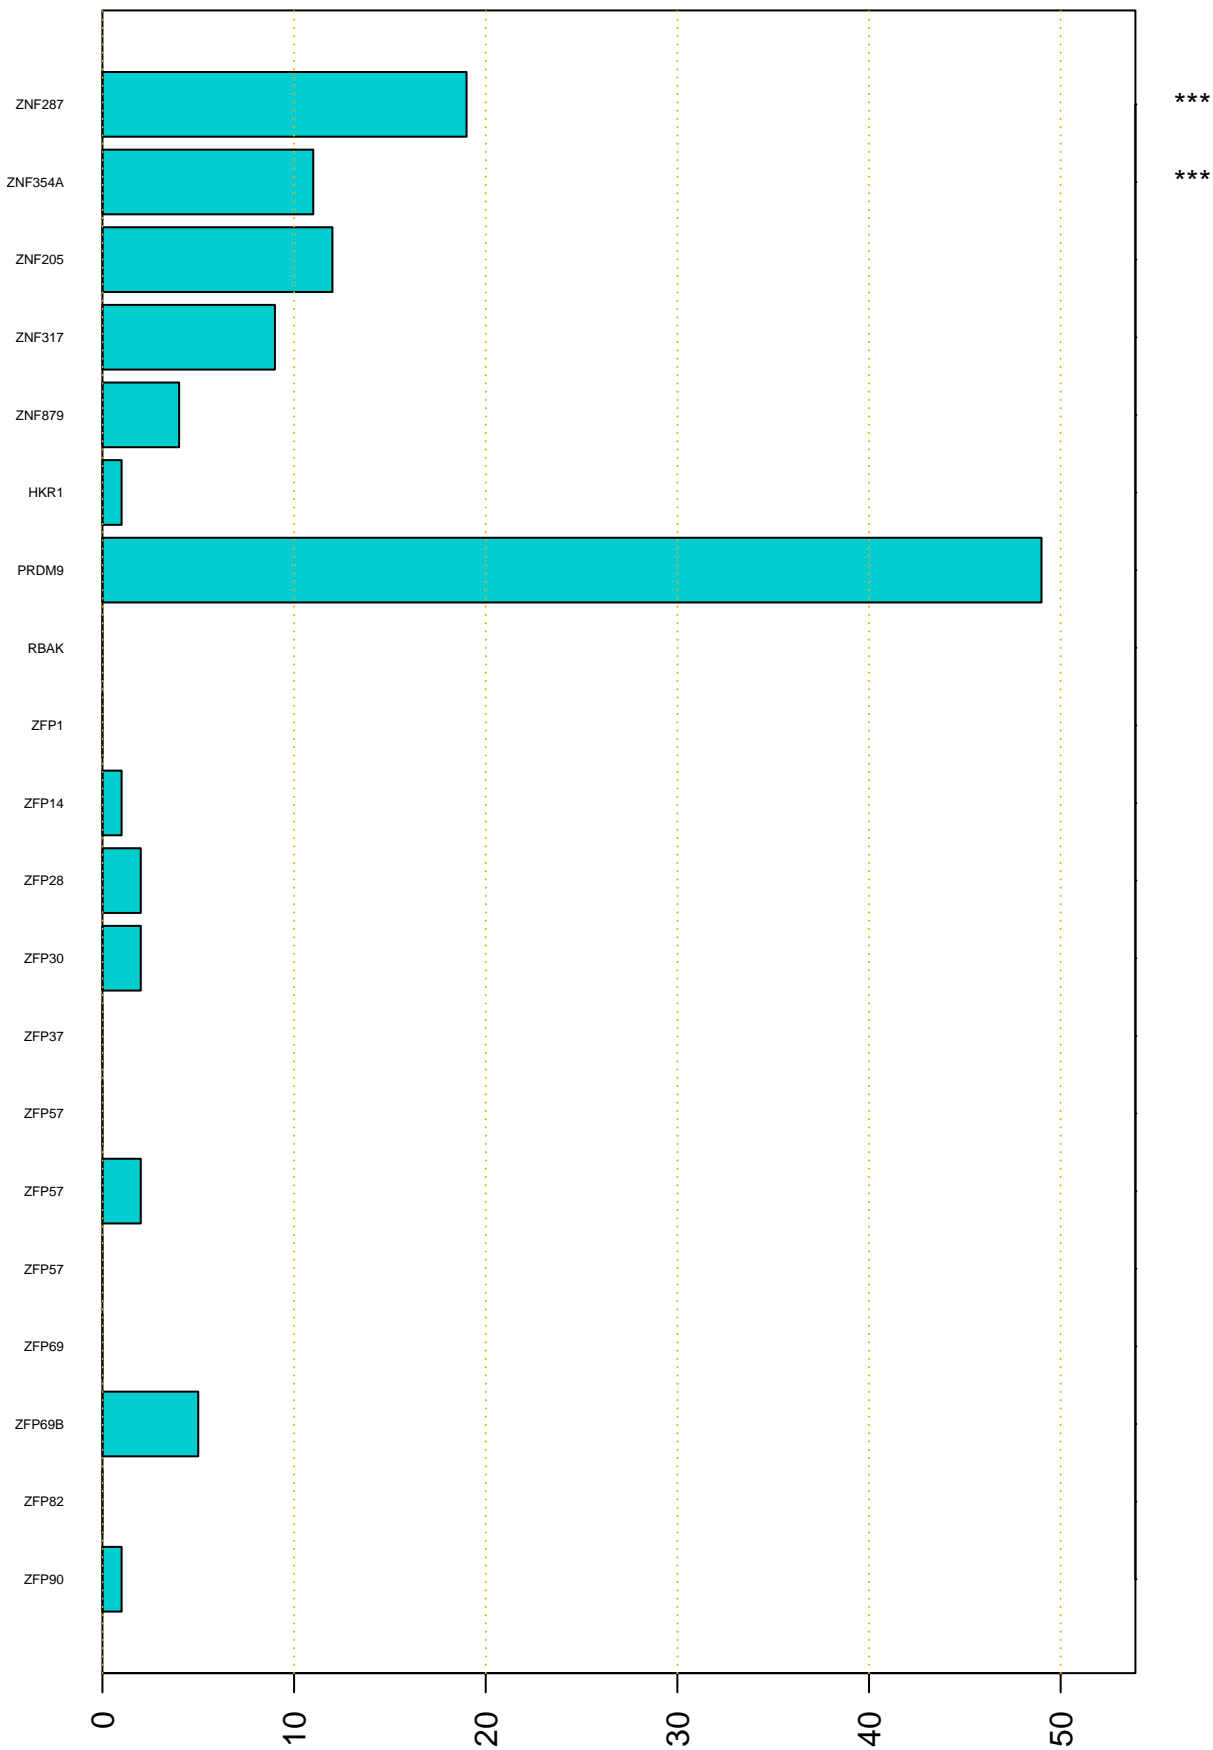

Enriched KZFP

#TE sfam with peak