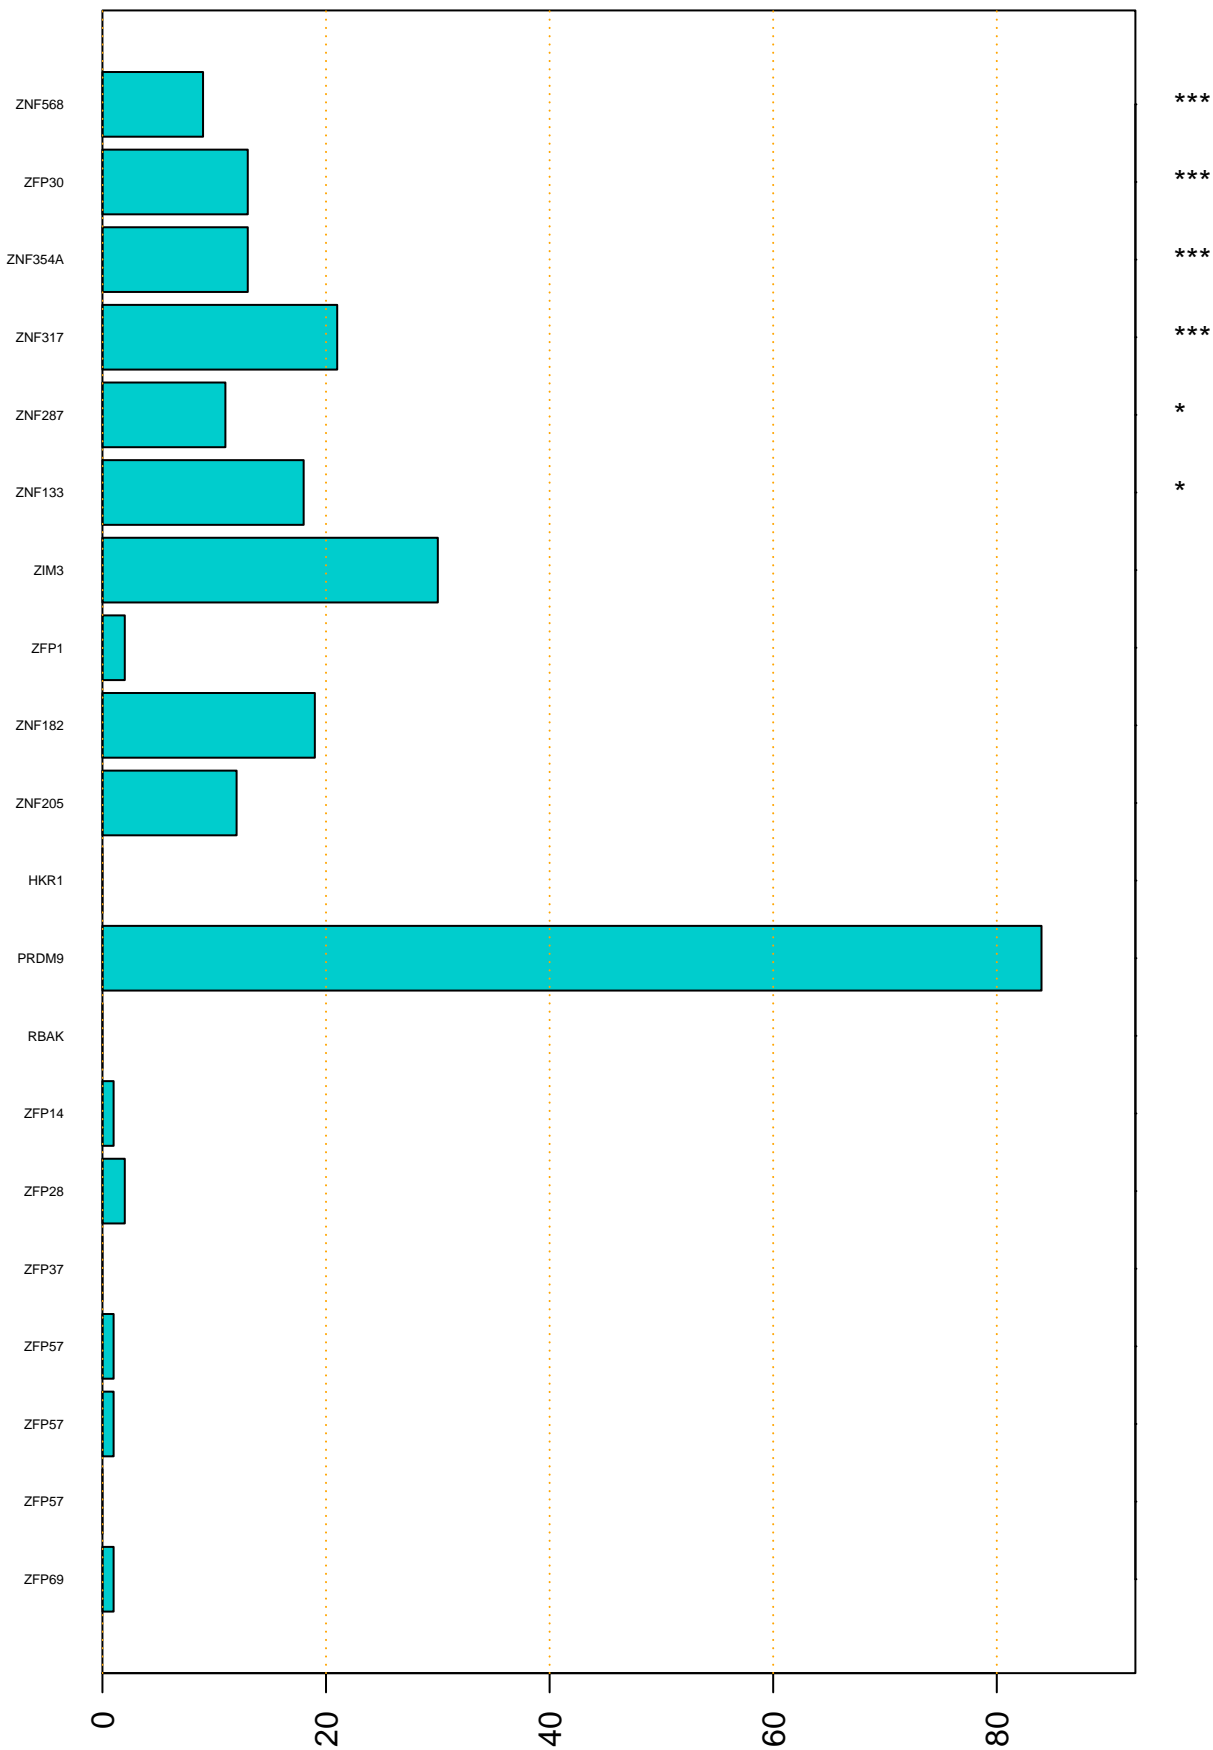

Enriched KZFP

#TE sfam with peak