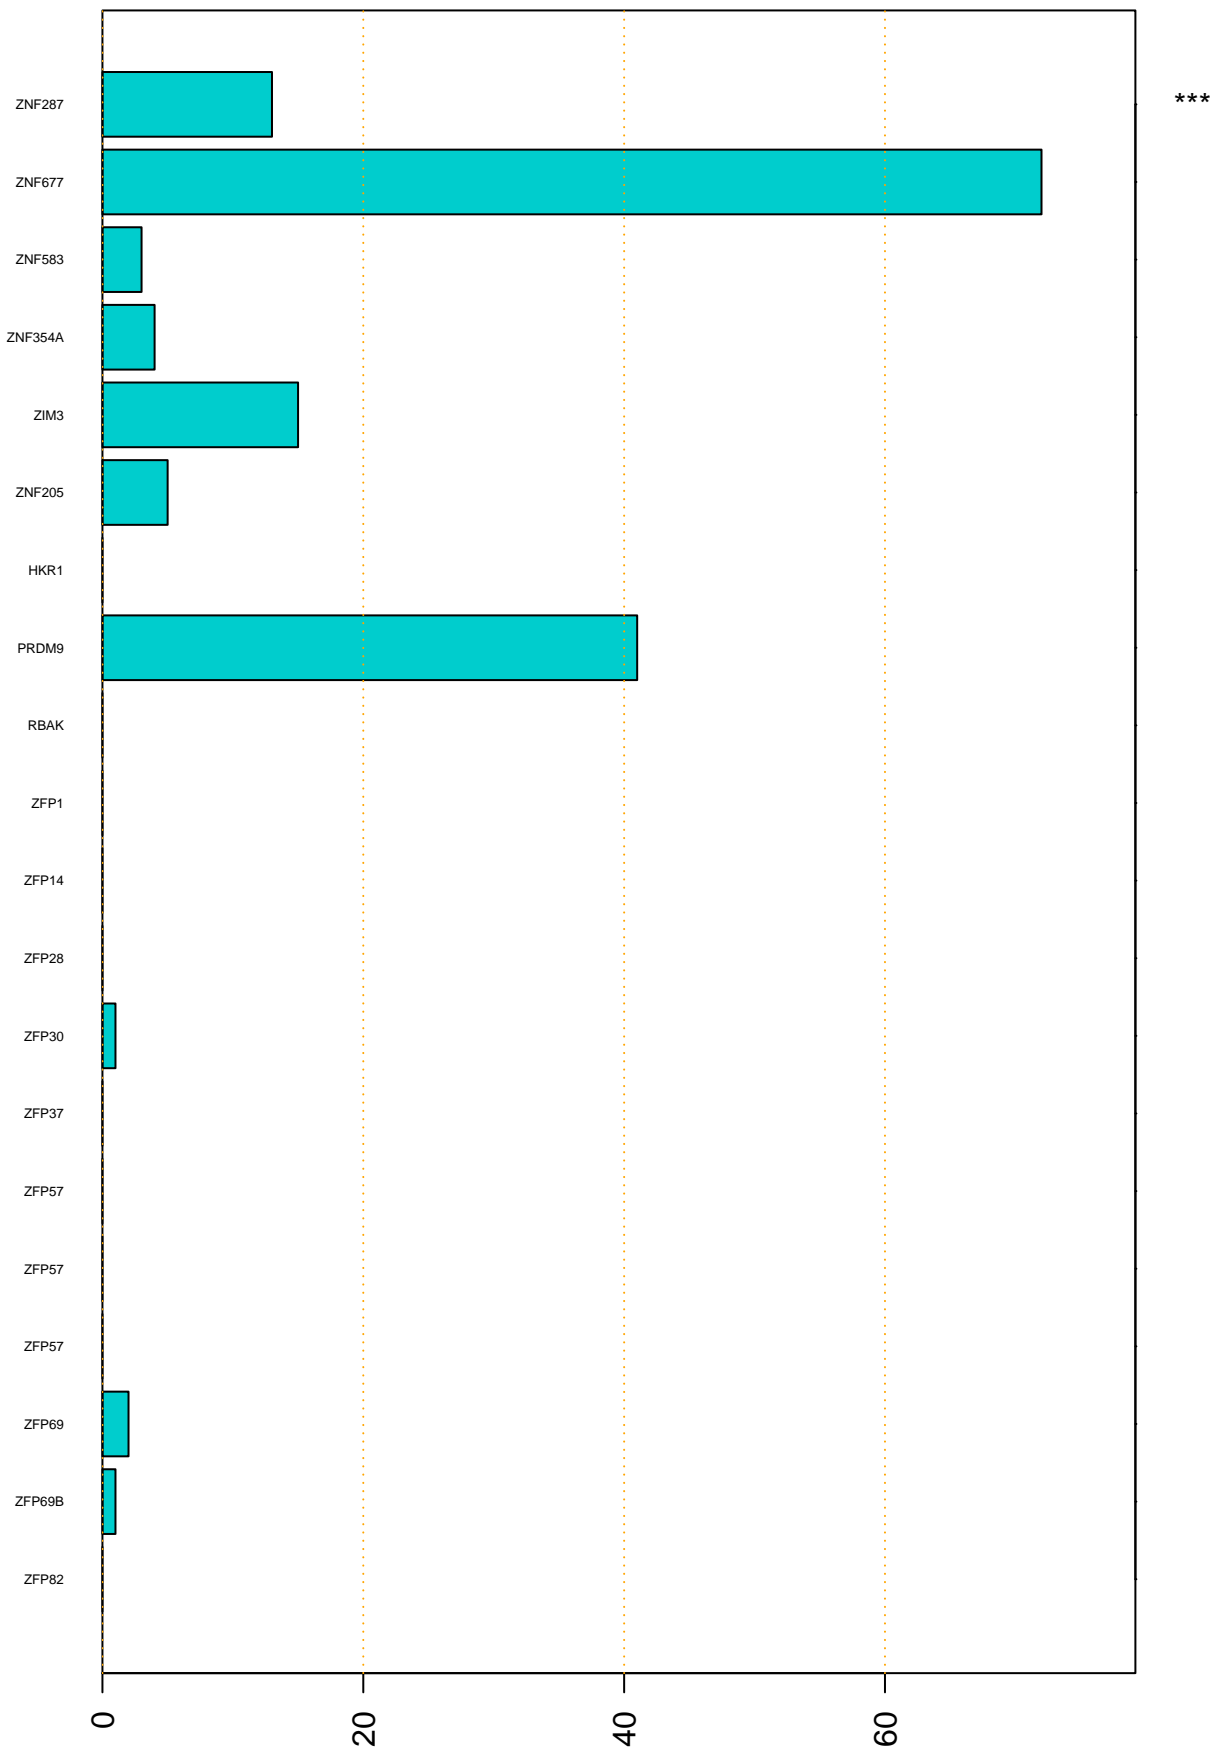

Enriched KZFP

#TE sfam with peak