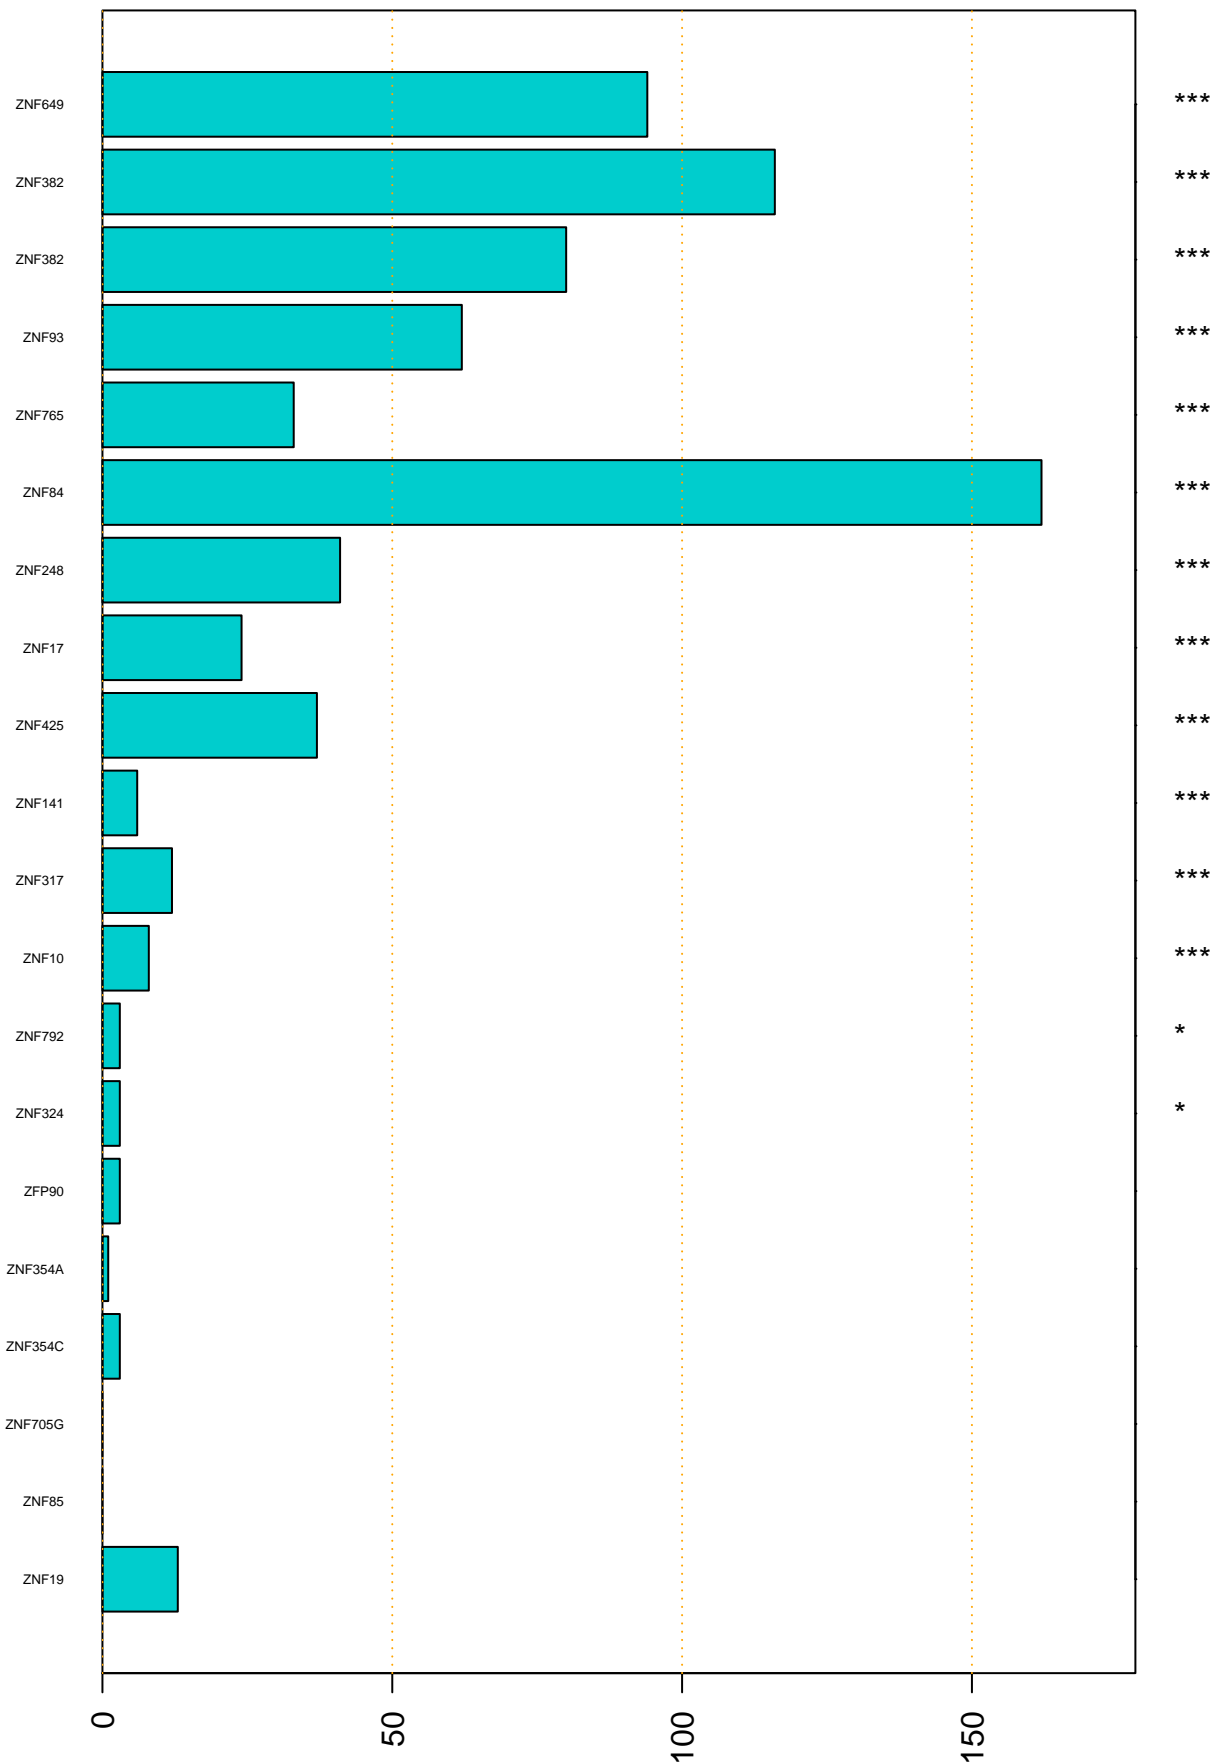

Enriched KZFP

#TE sfam with peak