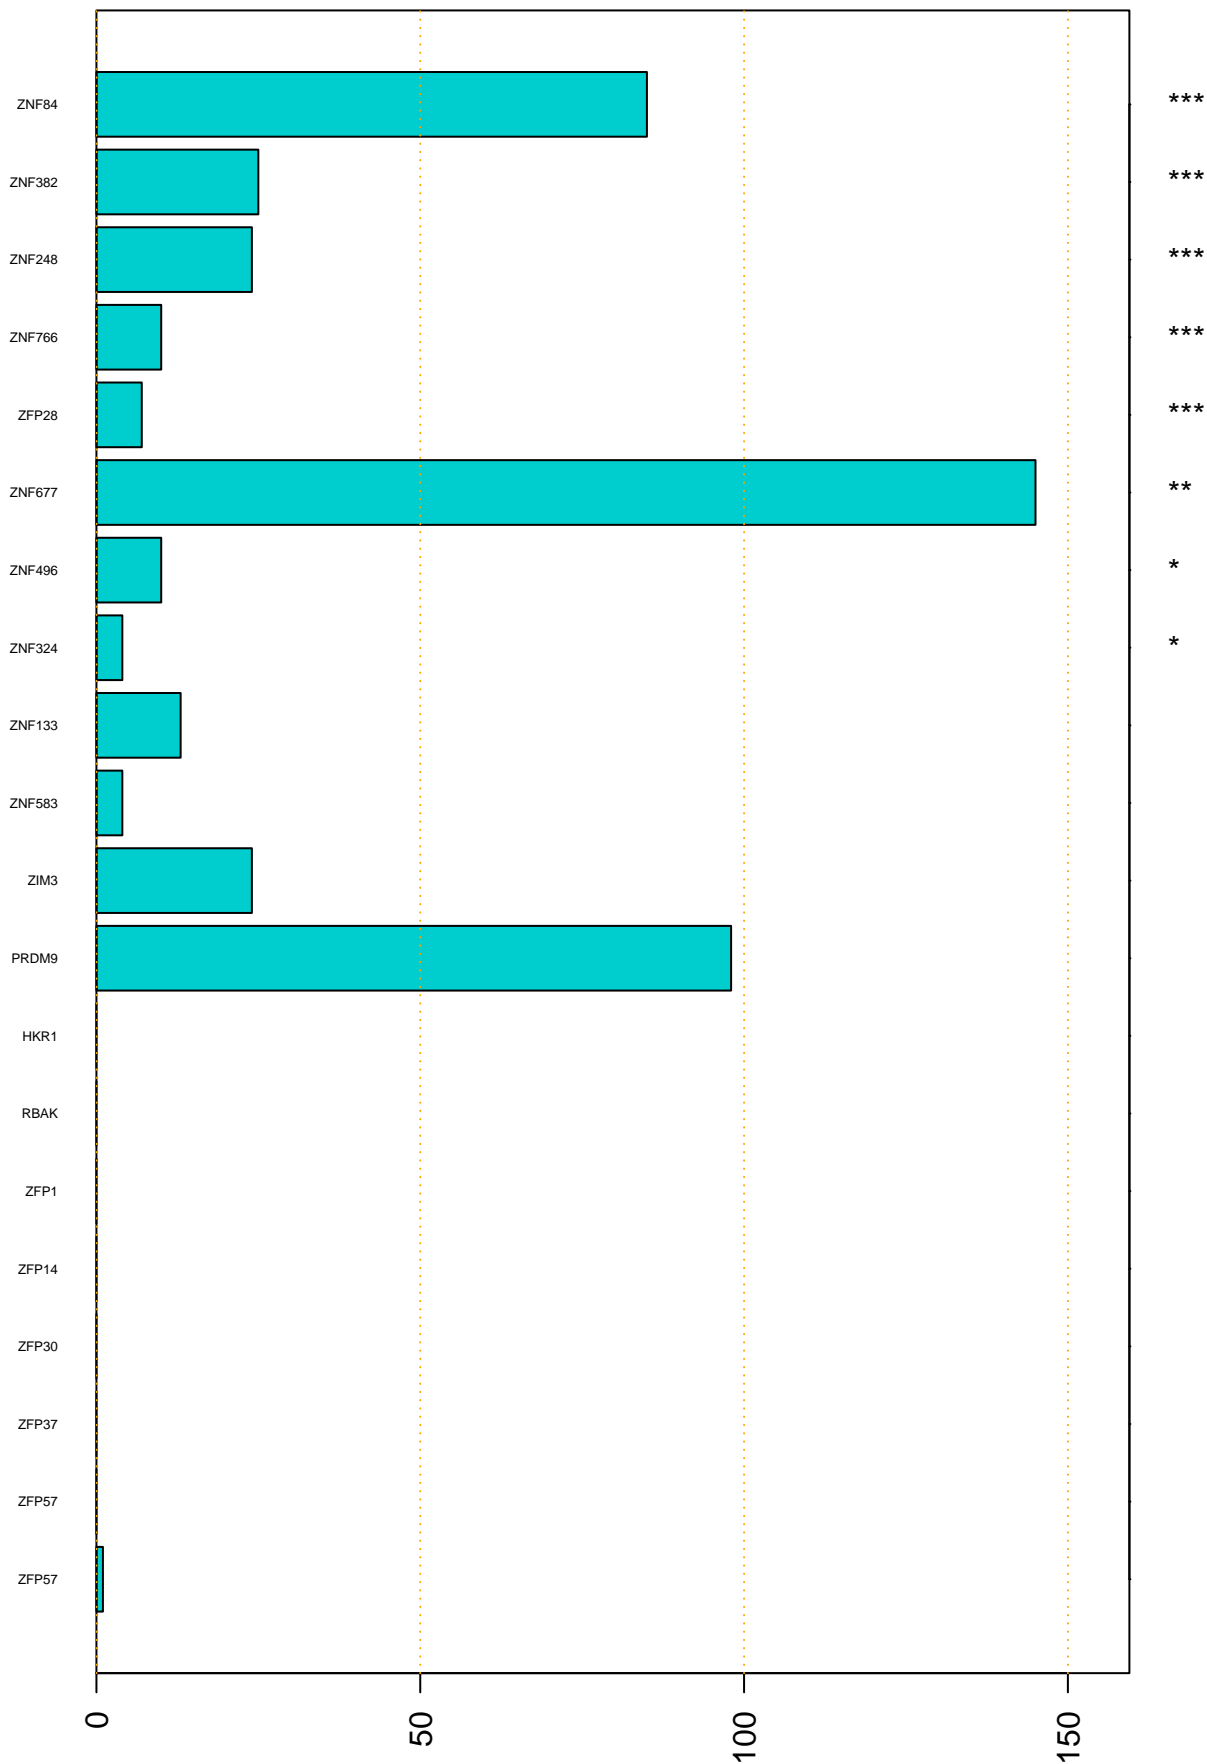

Enriched KZFP

#TE sfam with peak