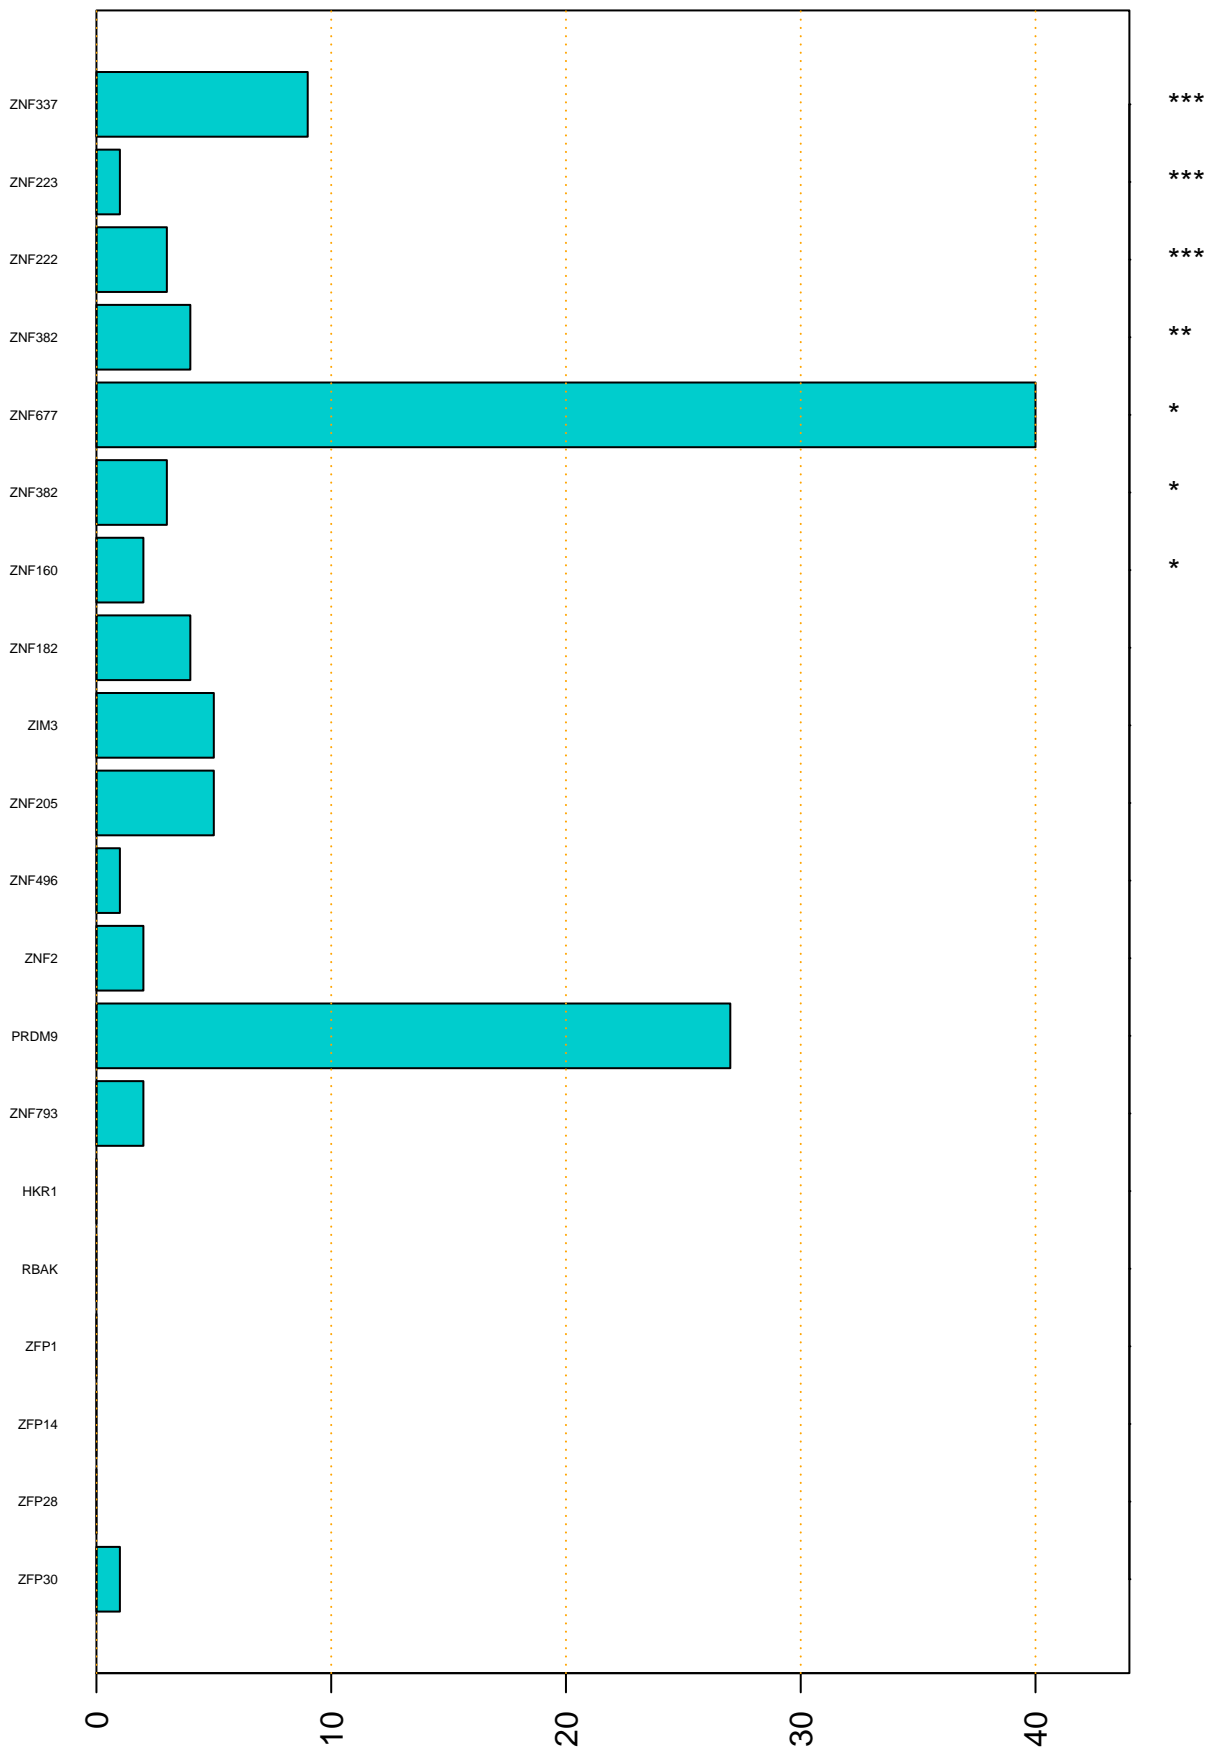

Enriched KZFP

#TE sfam with peak