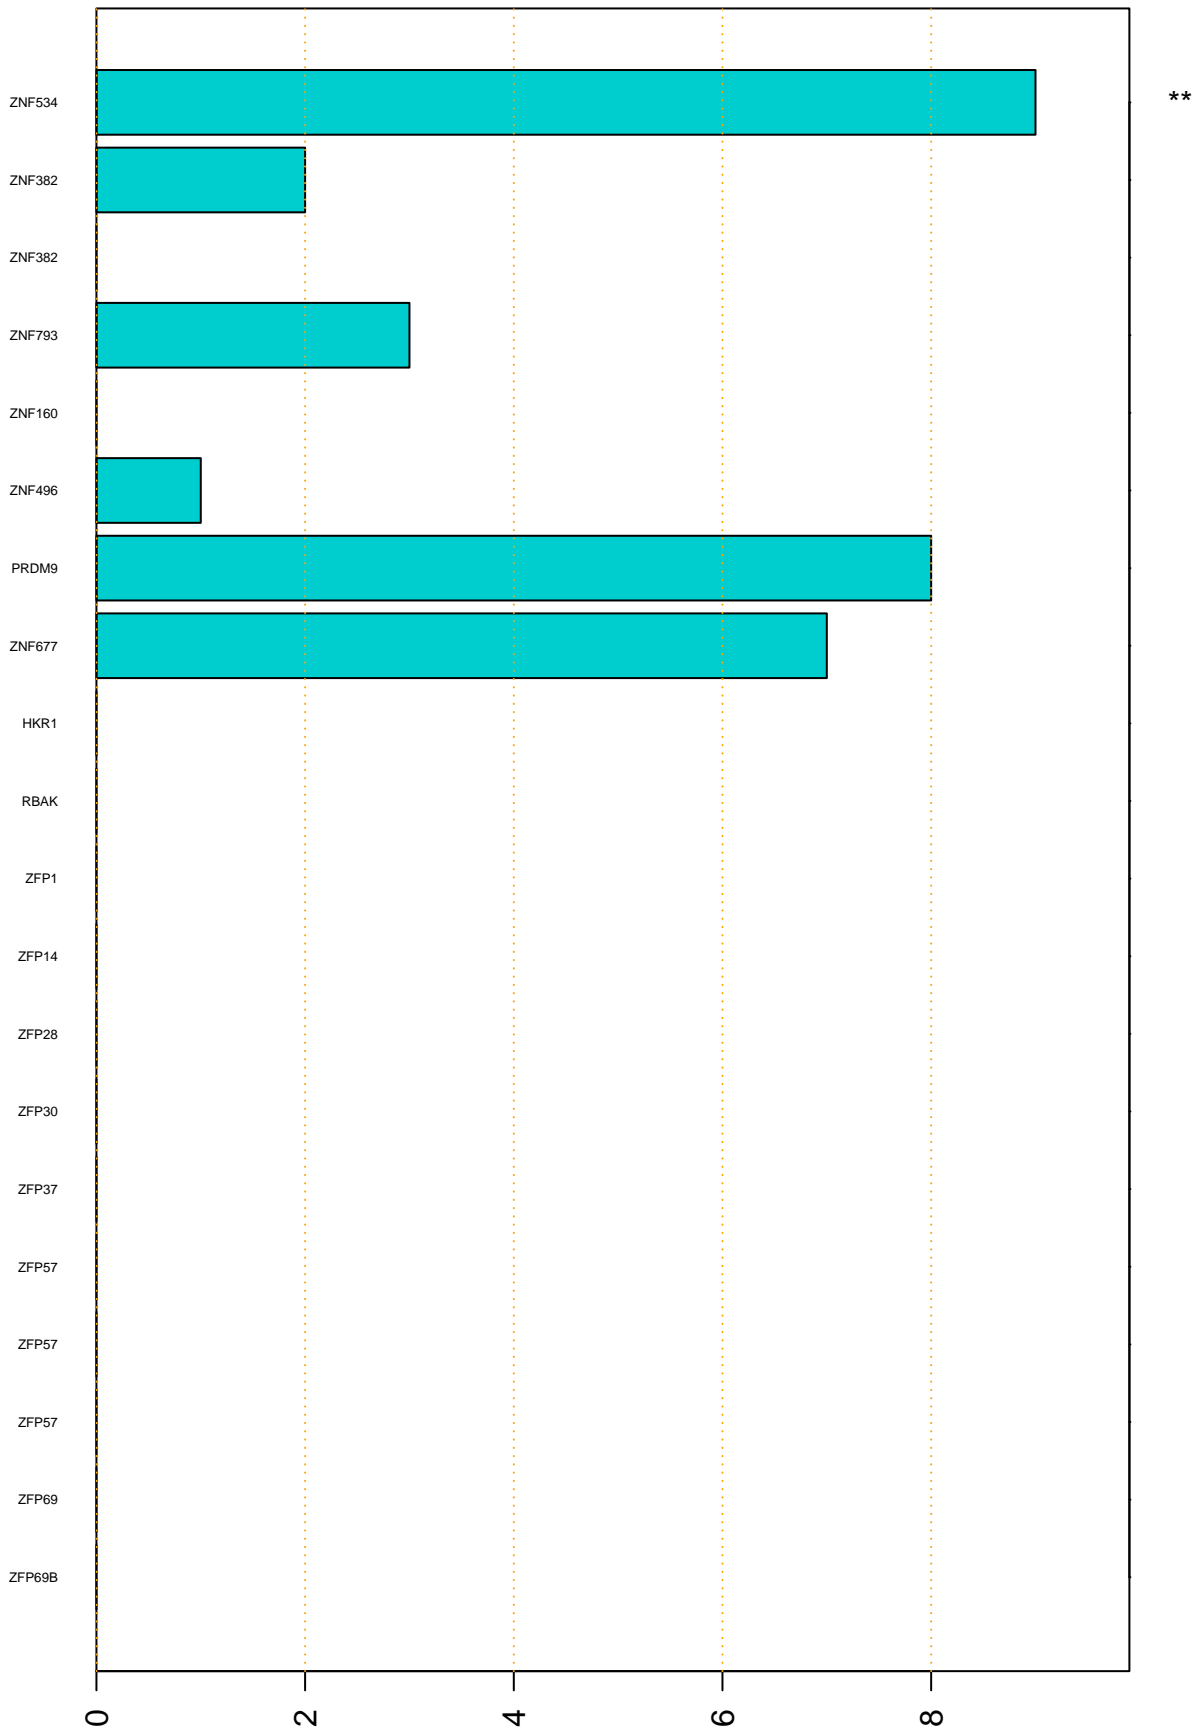

Enriched KZFP

#TE sfam with peak