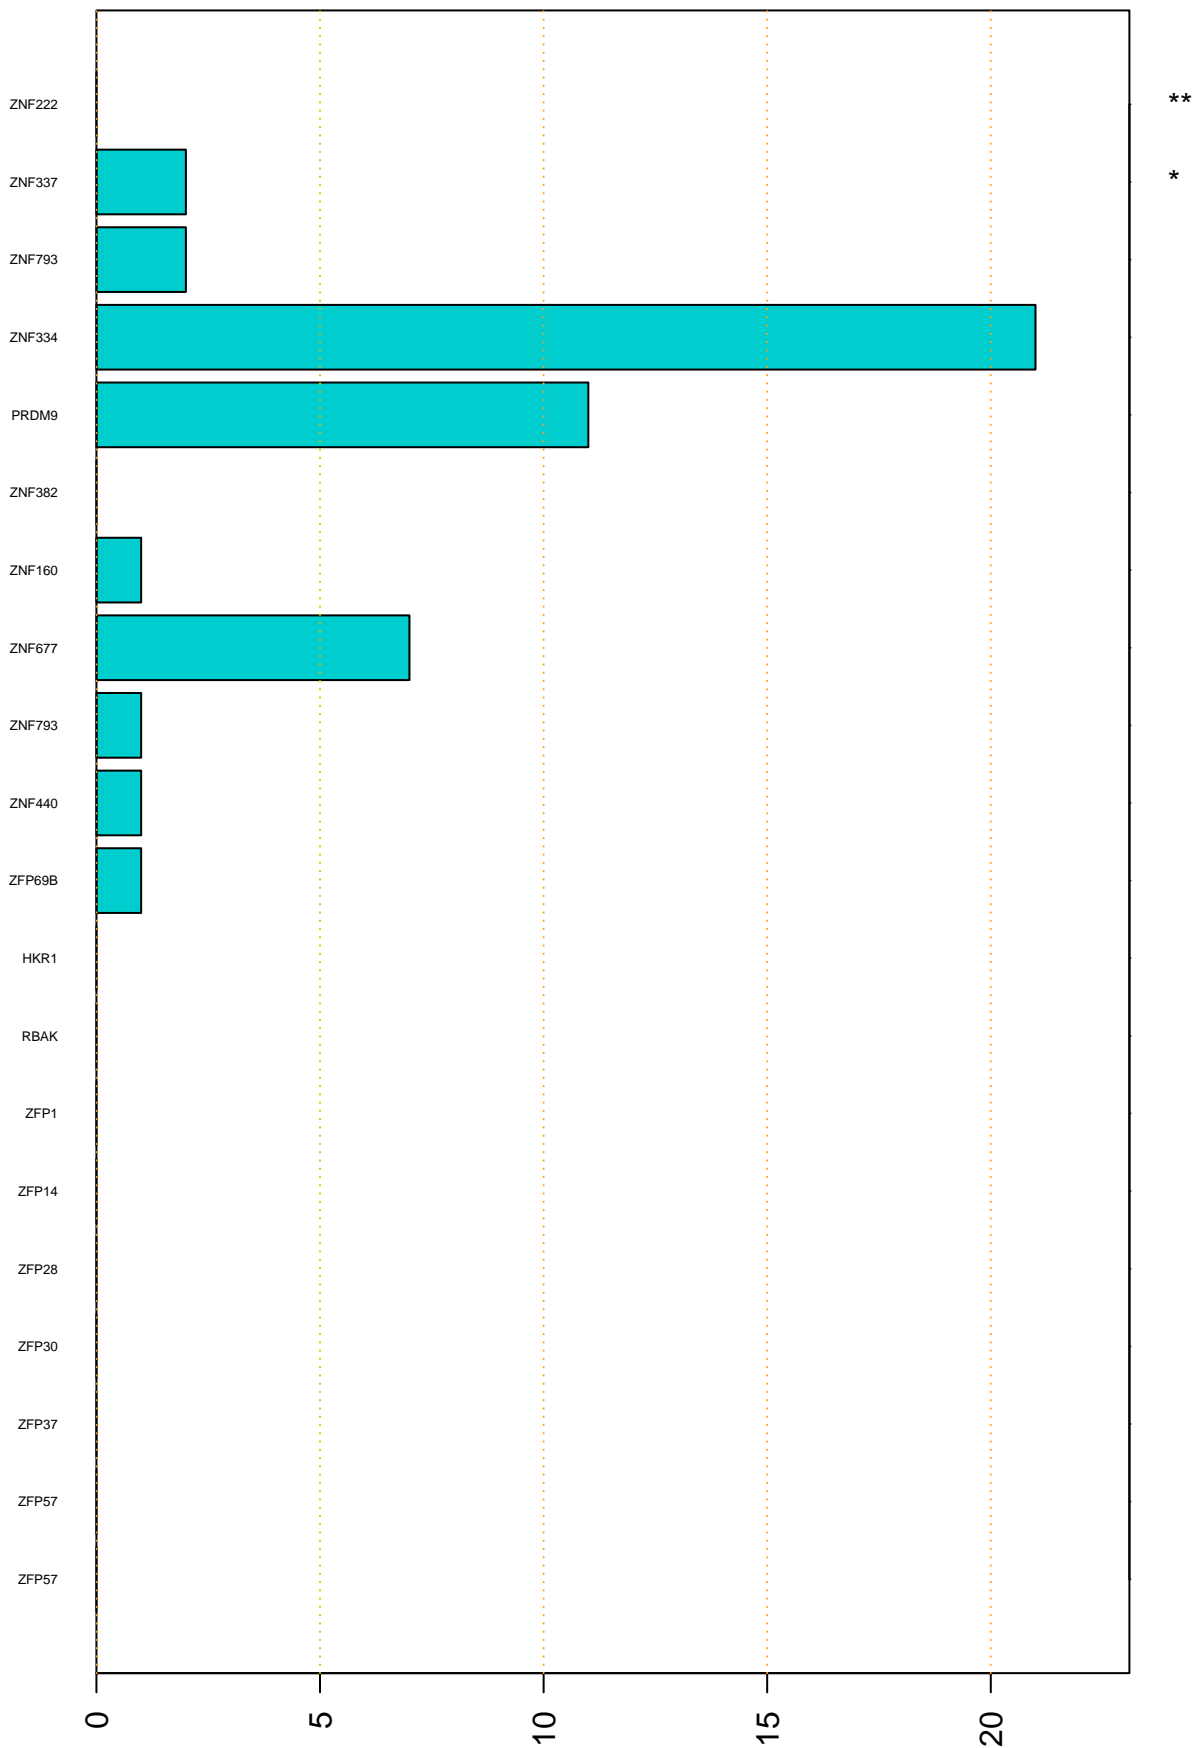

Enriched KZFP

#TE sfam with peak