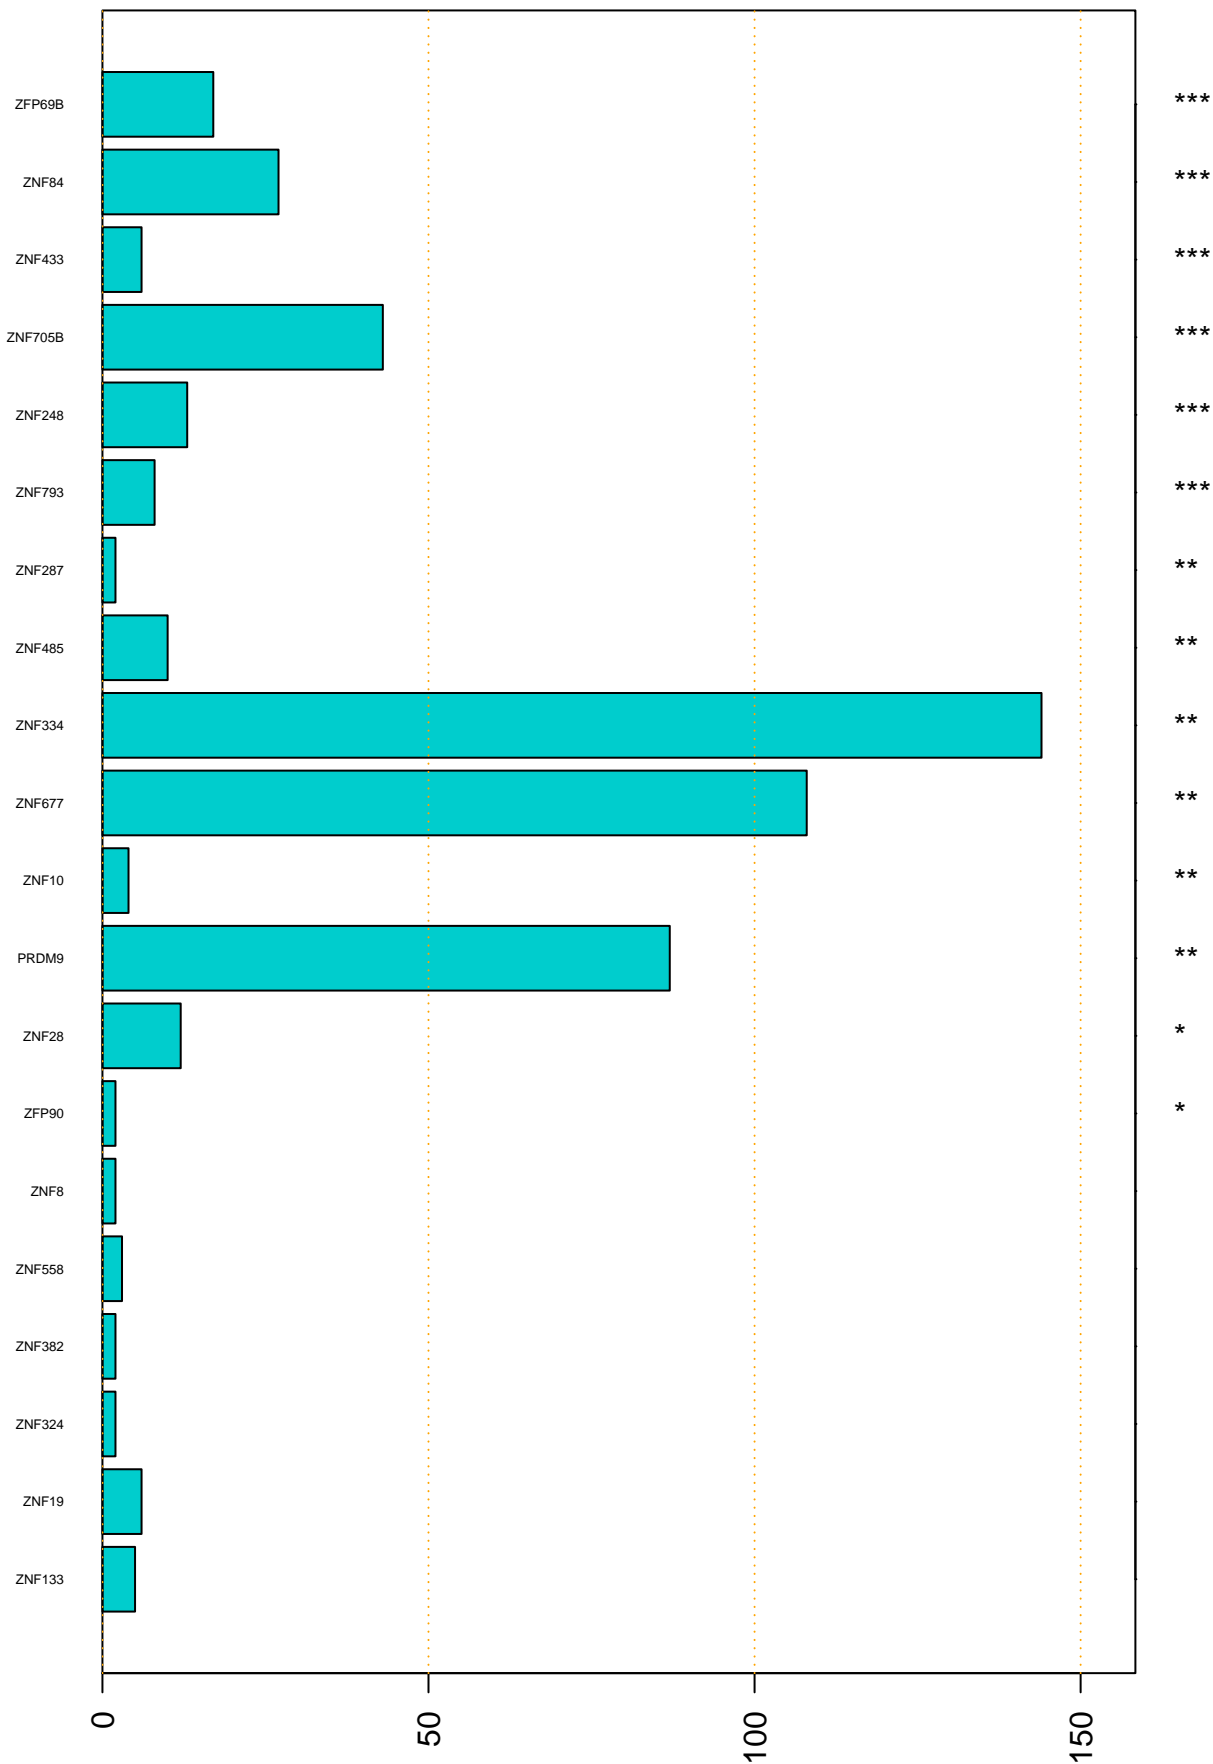

Enriched KZFP

#TE sfam with peak