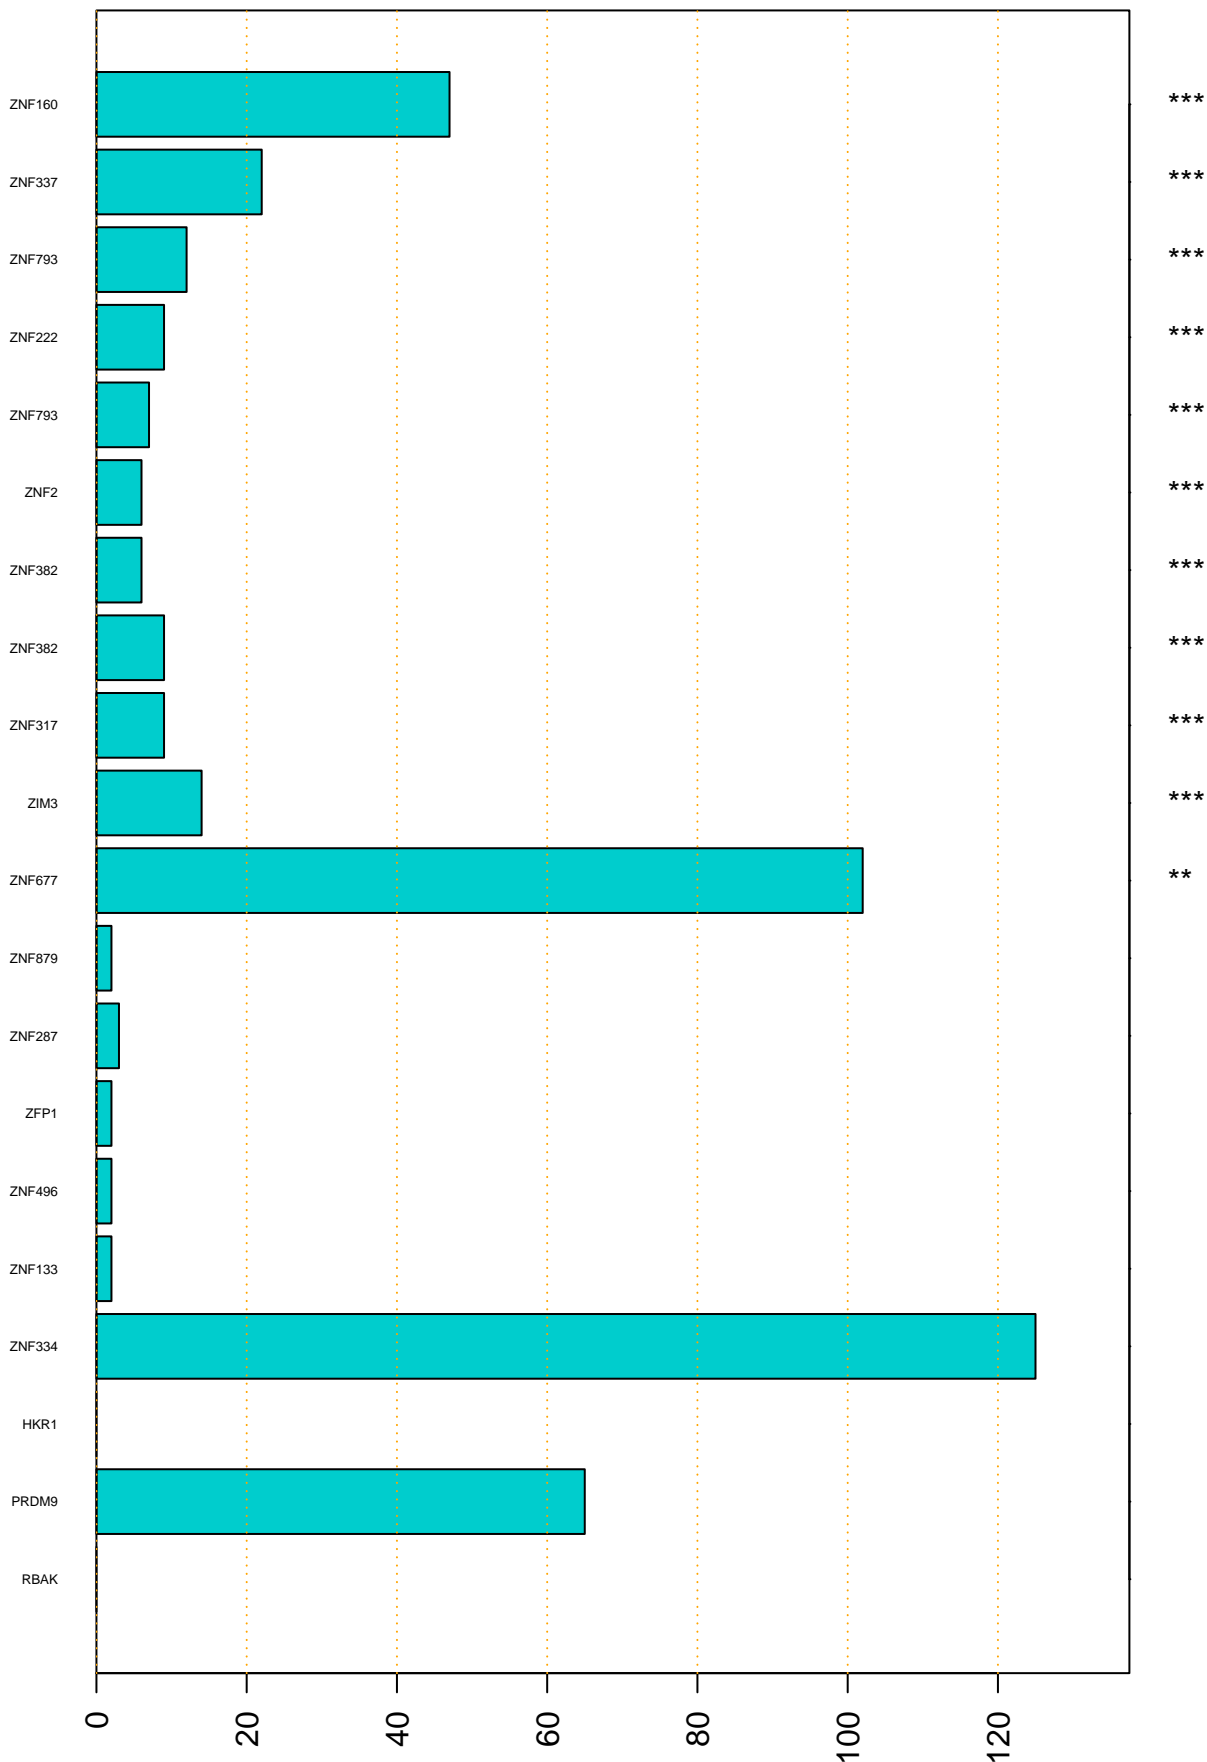

Enriched KZFP

#TE sfam with peak