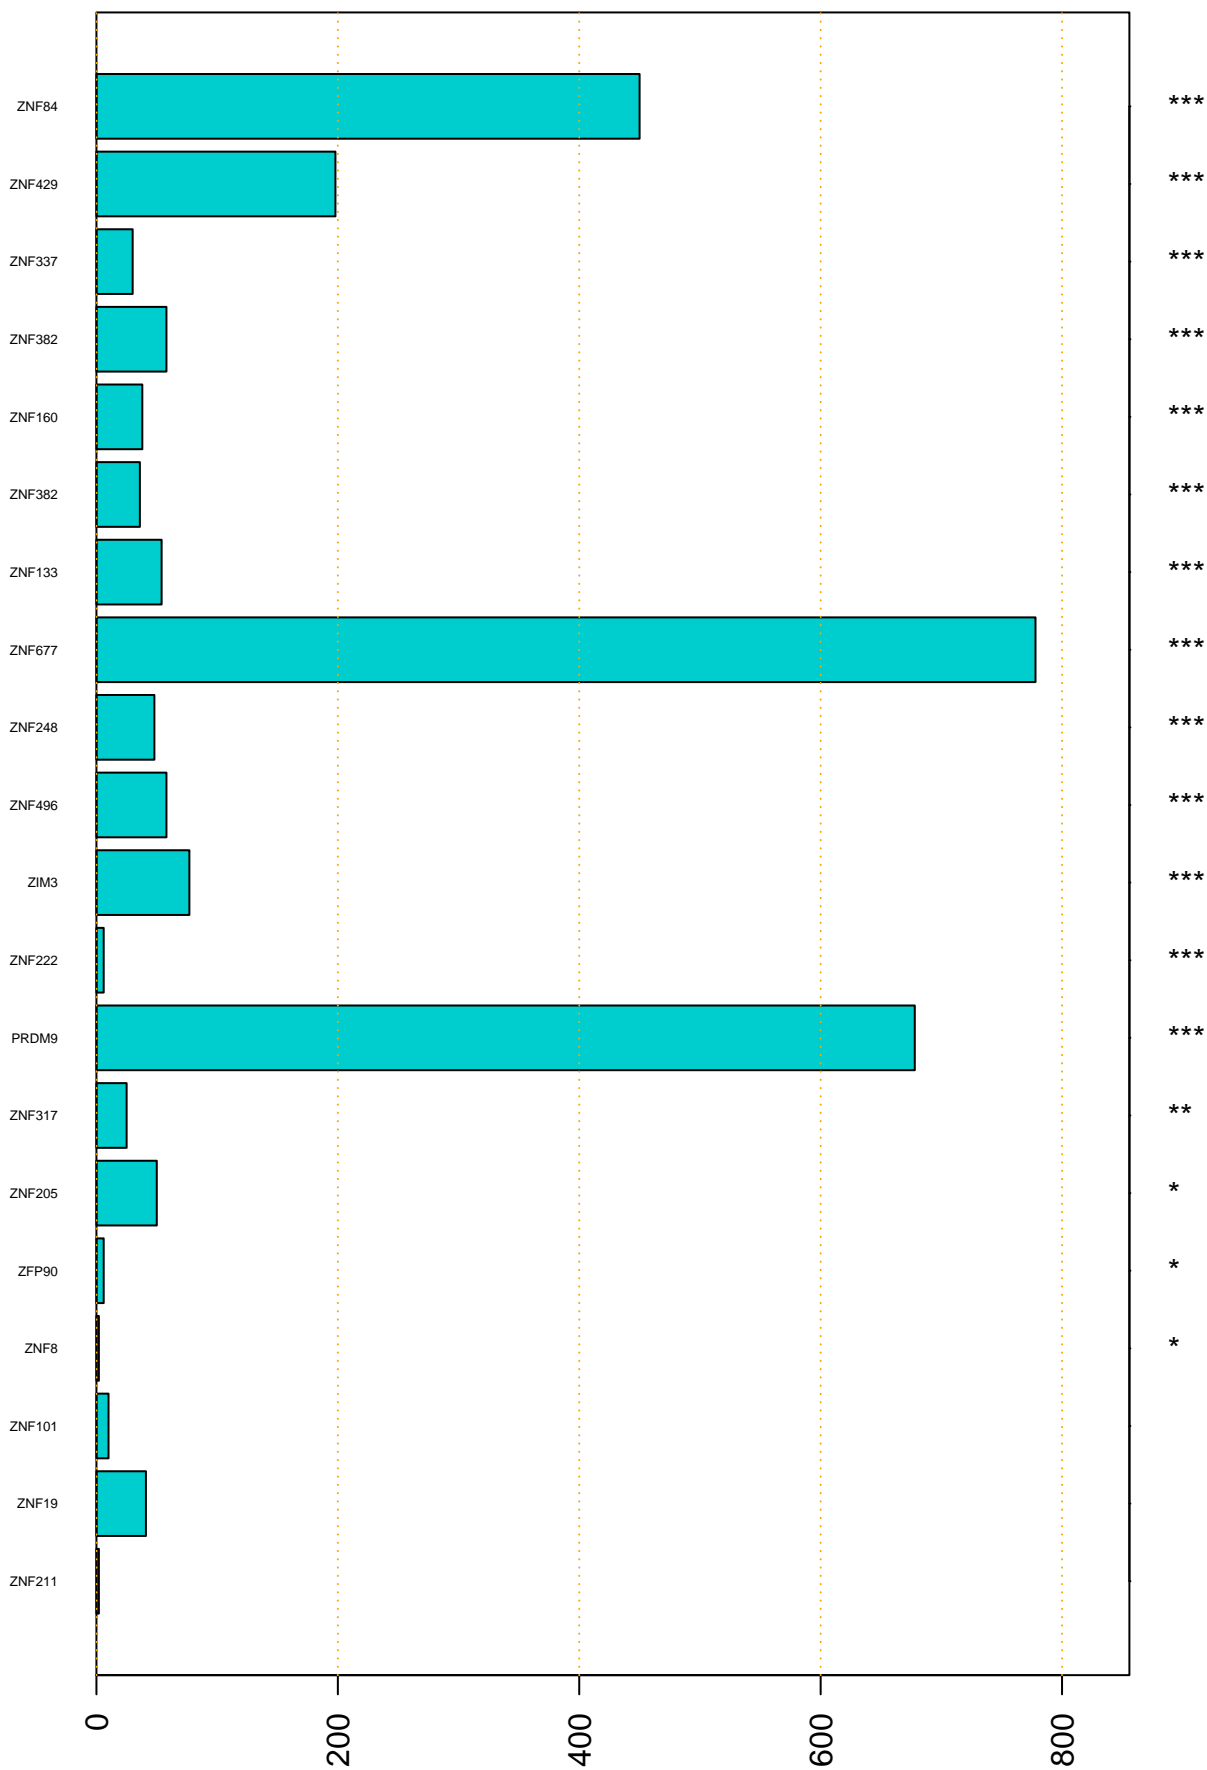

Enriched KZFP

#TE sfam with peak