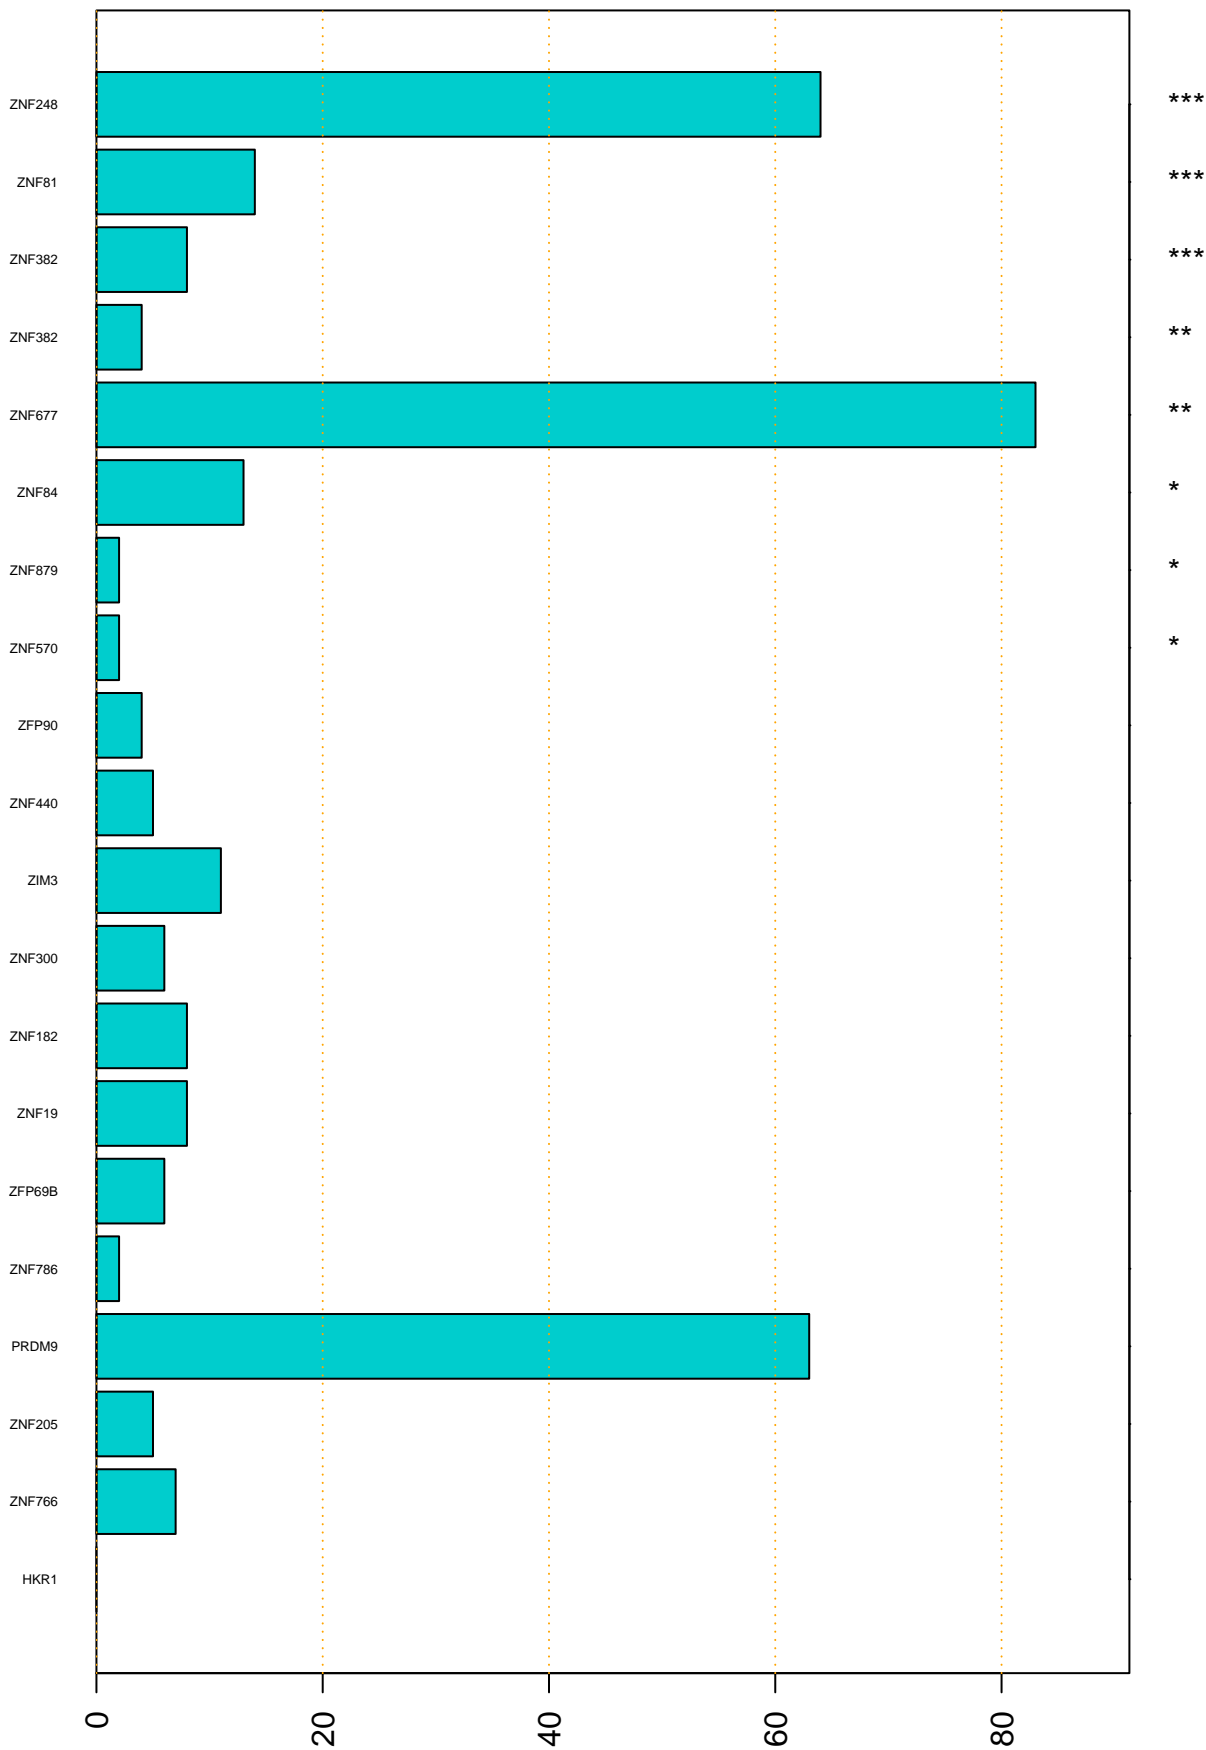

Enriched KZFP

#TE sfam with peak