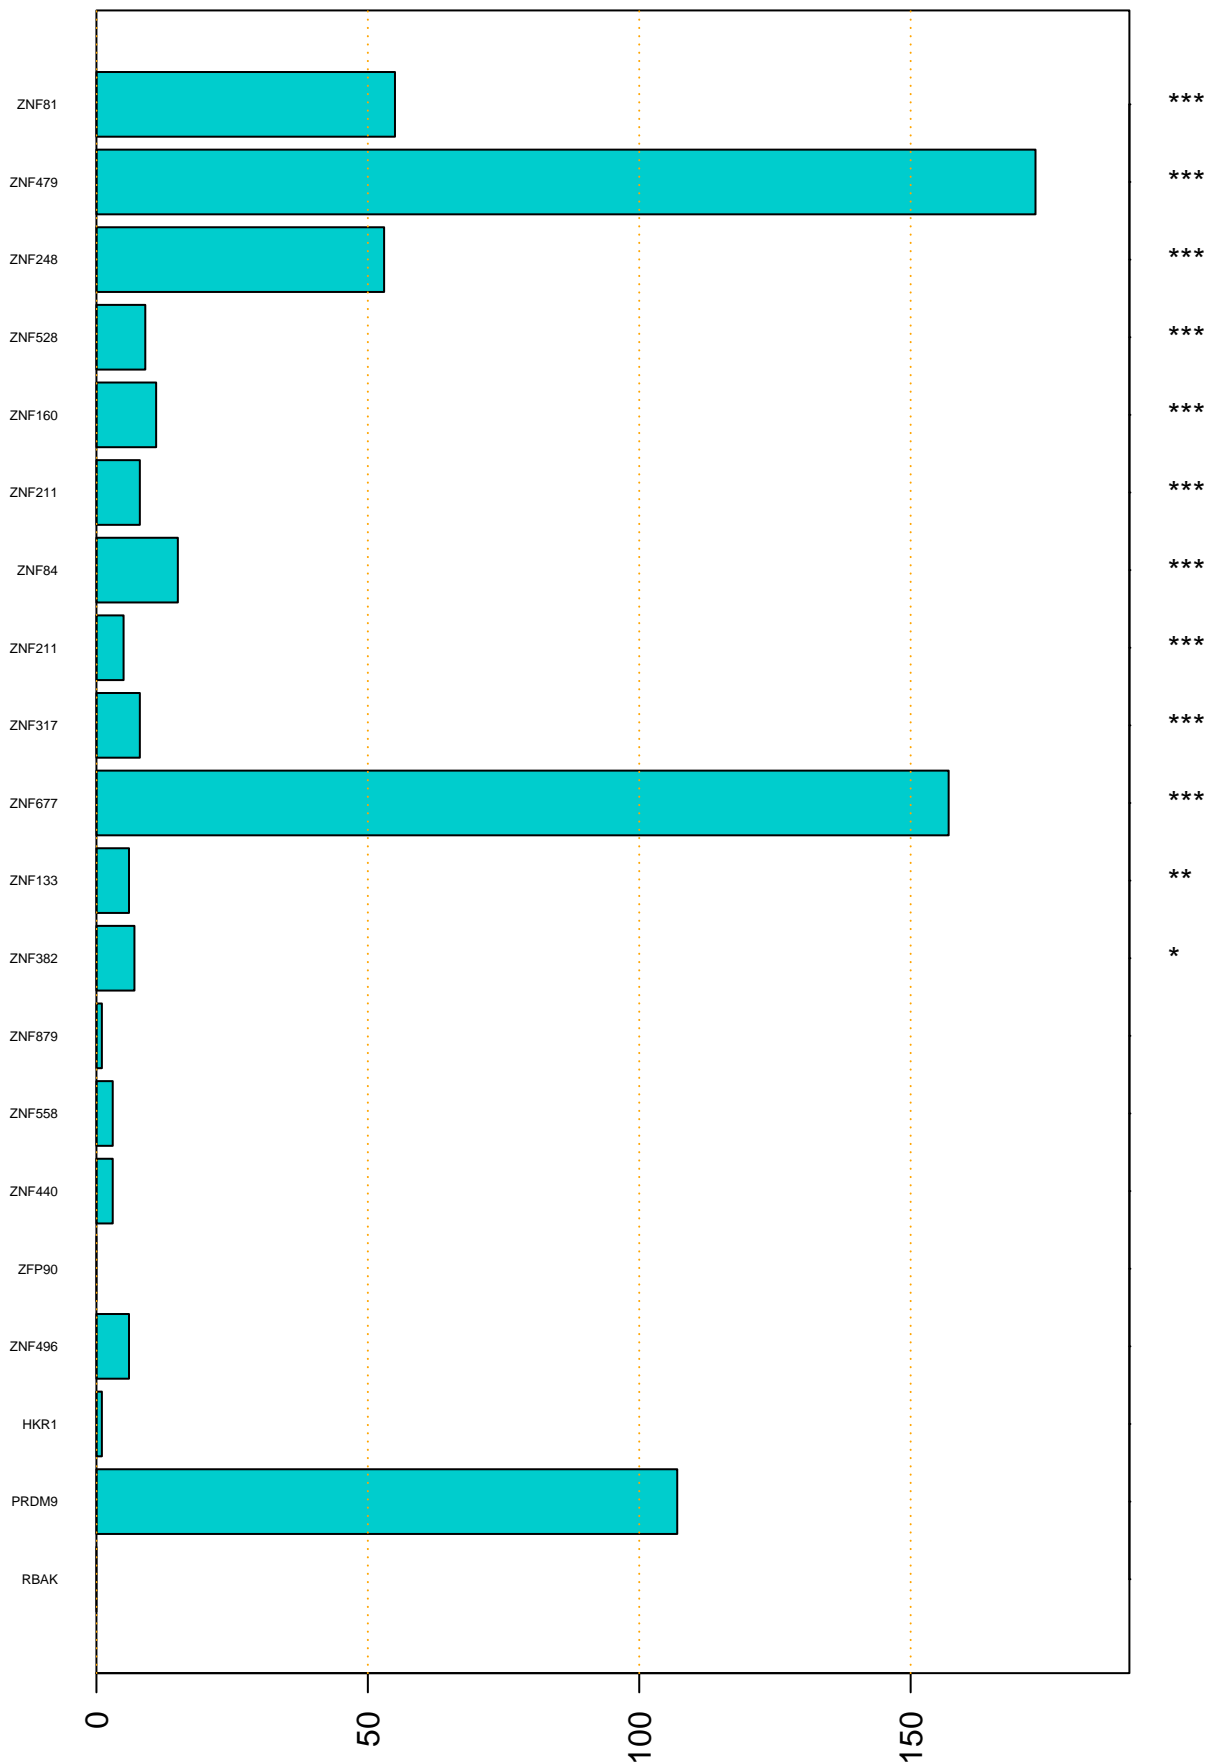

Enriched KZFP

#TE sfam with peak