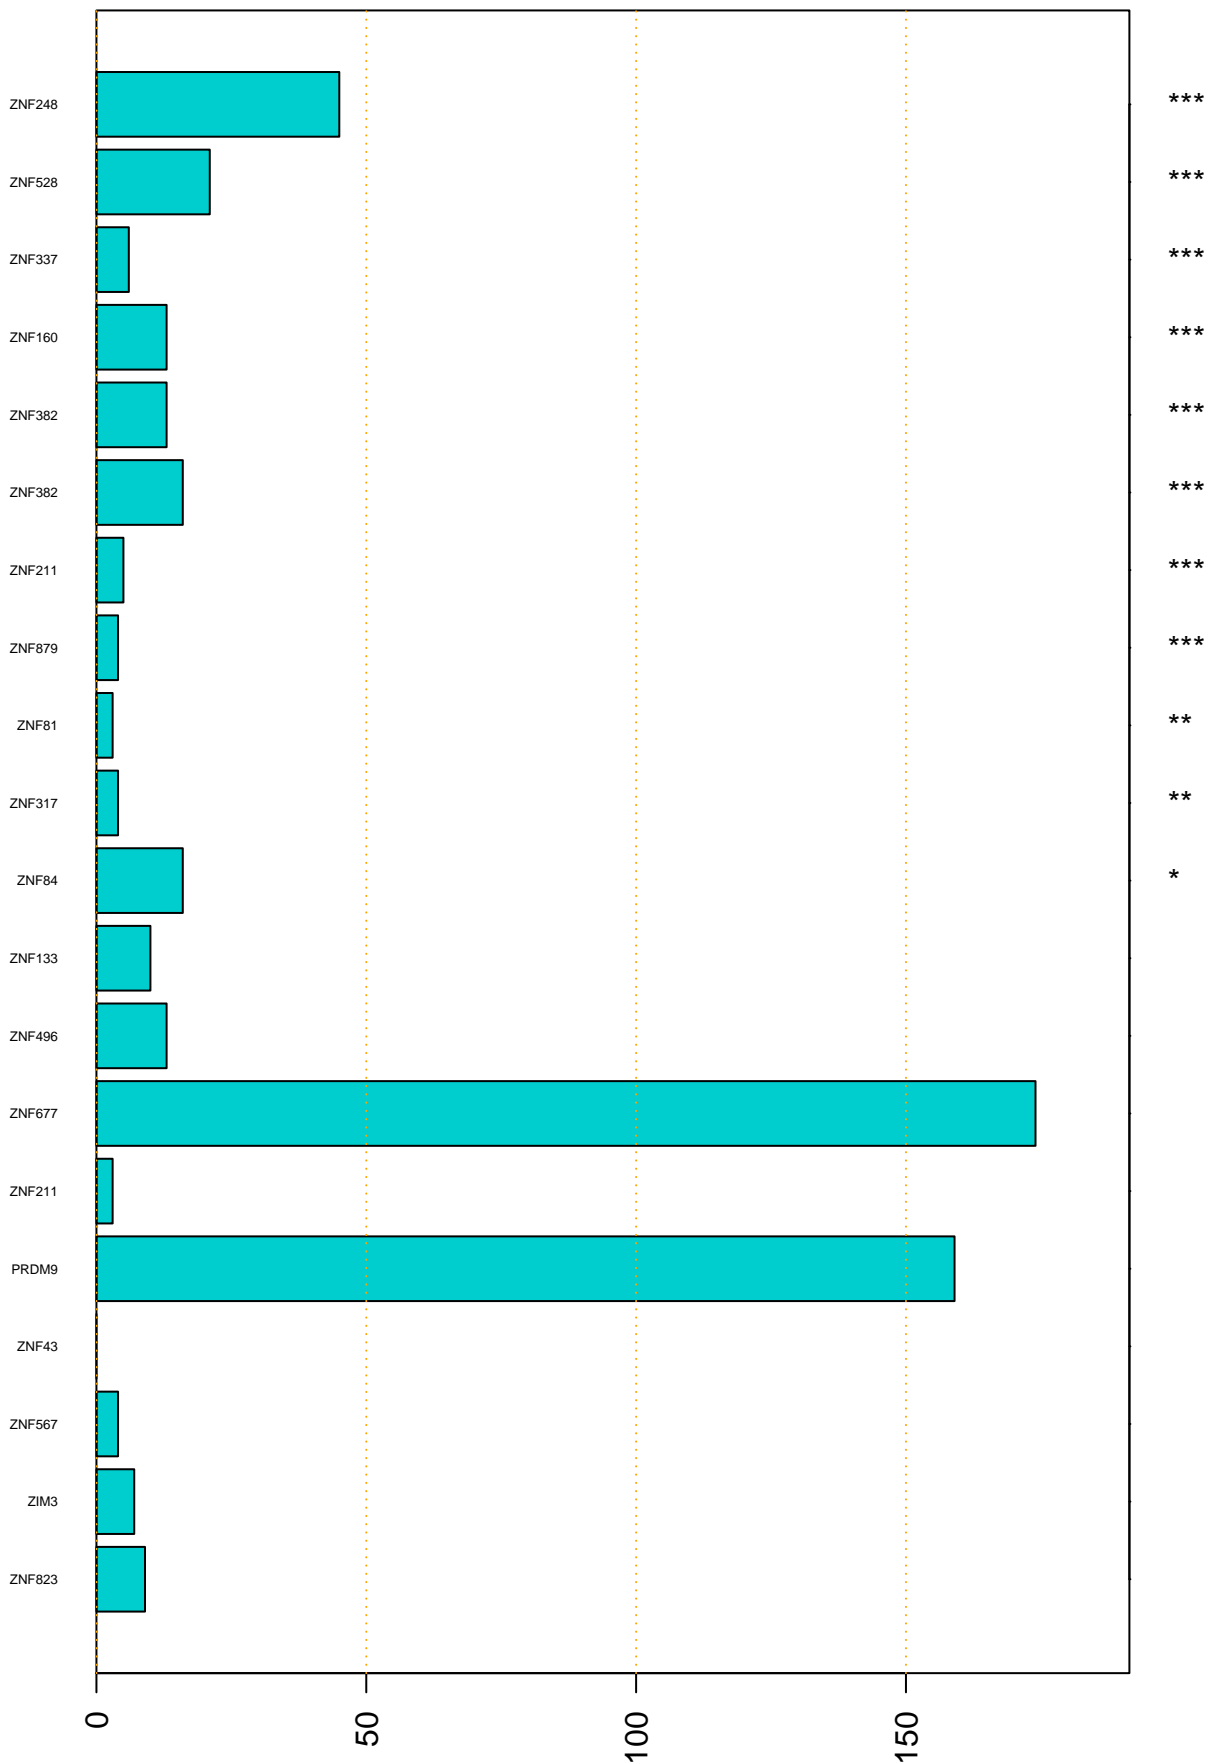

Enriched KZFP

#TE sfam with peak