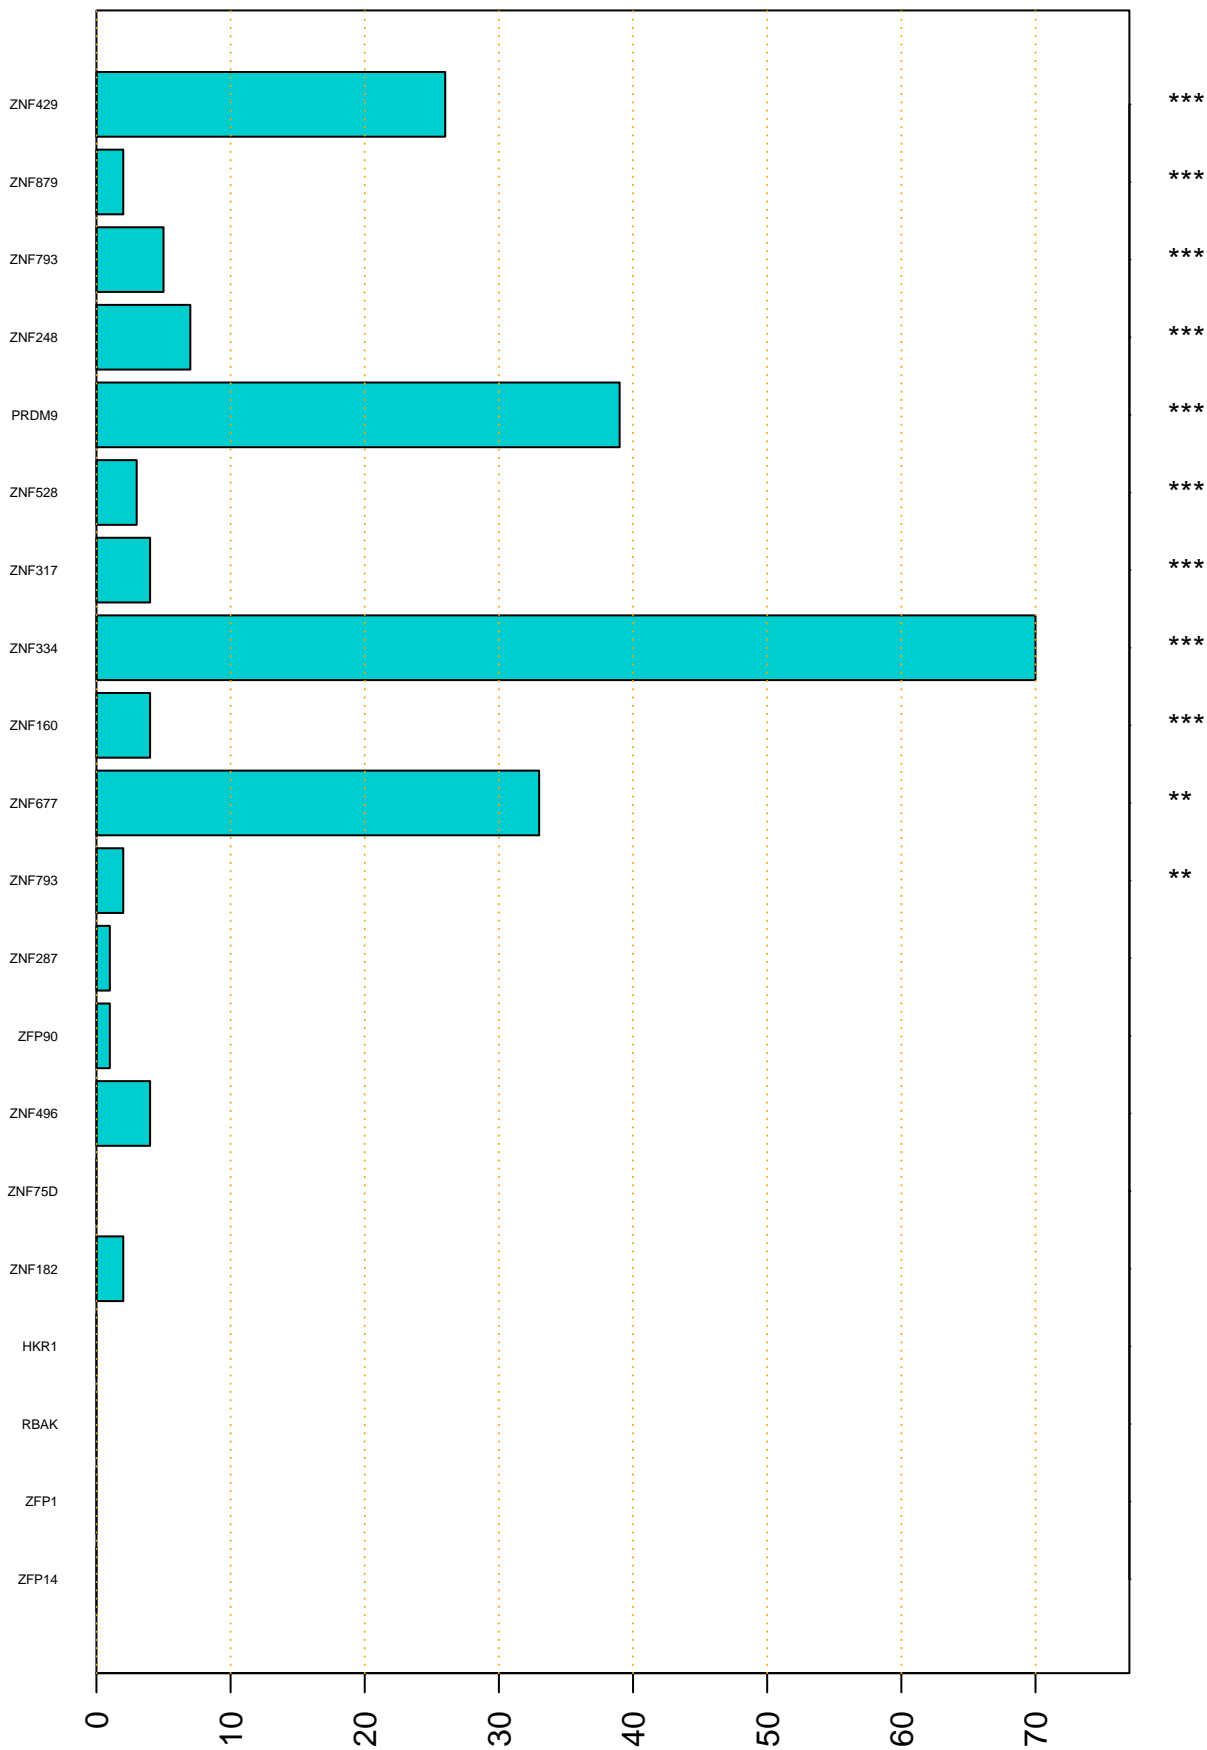

Enriched KZFP

#TE sfam with peak