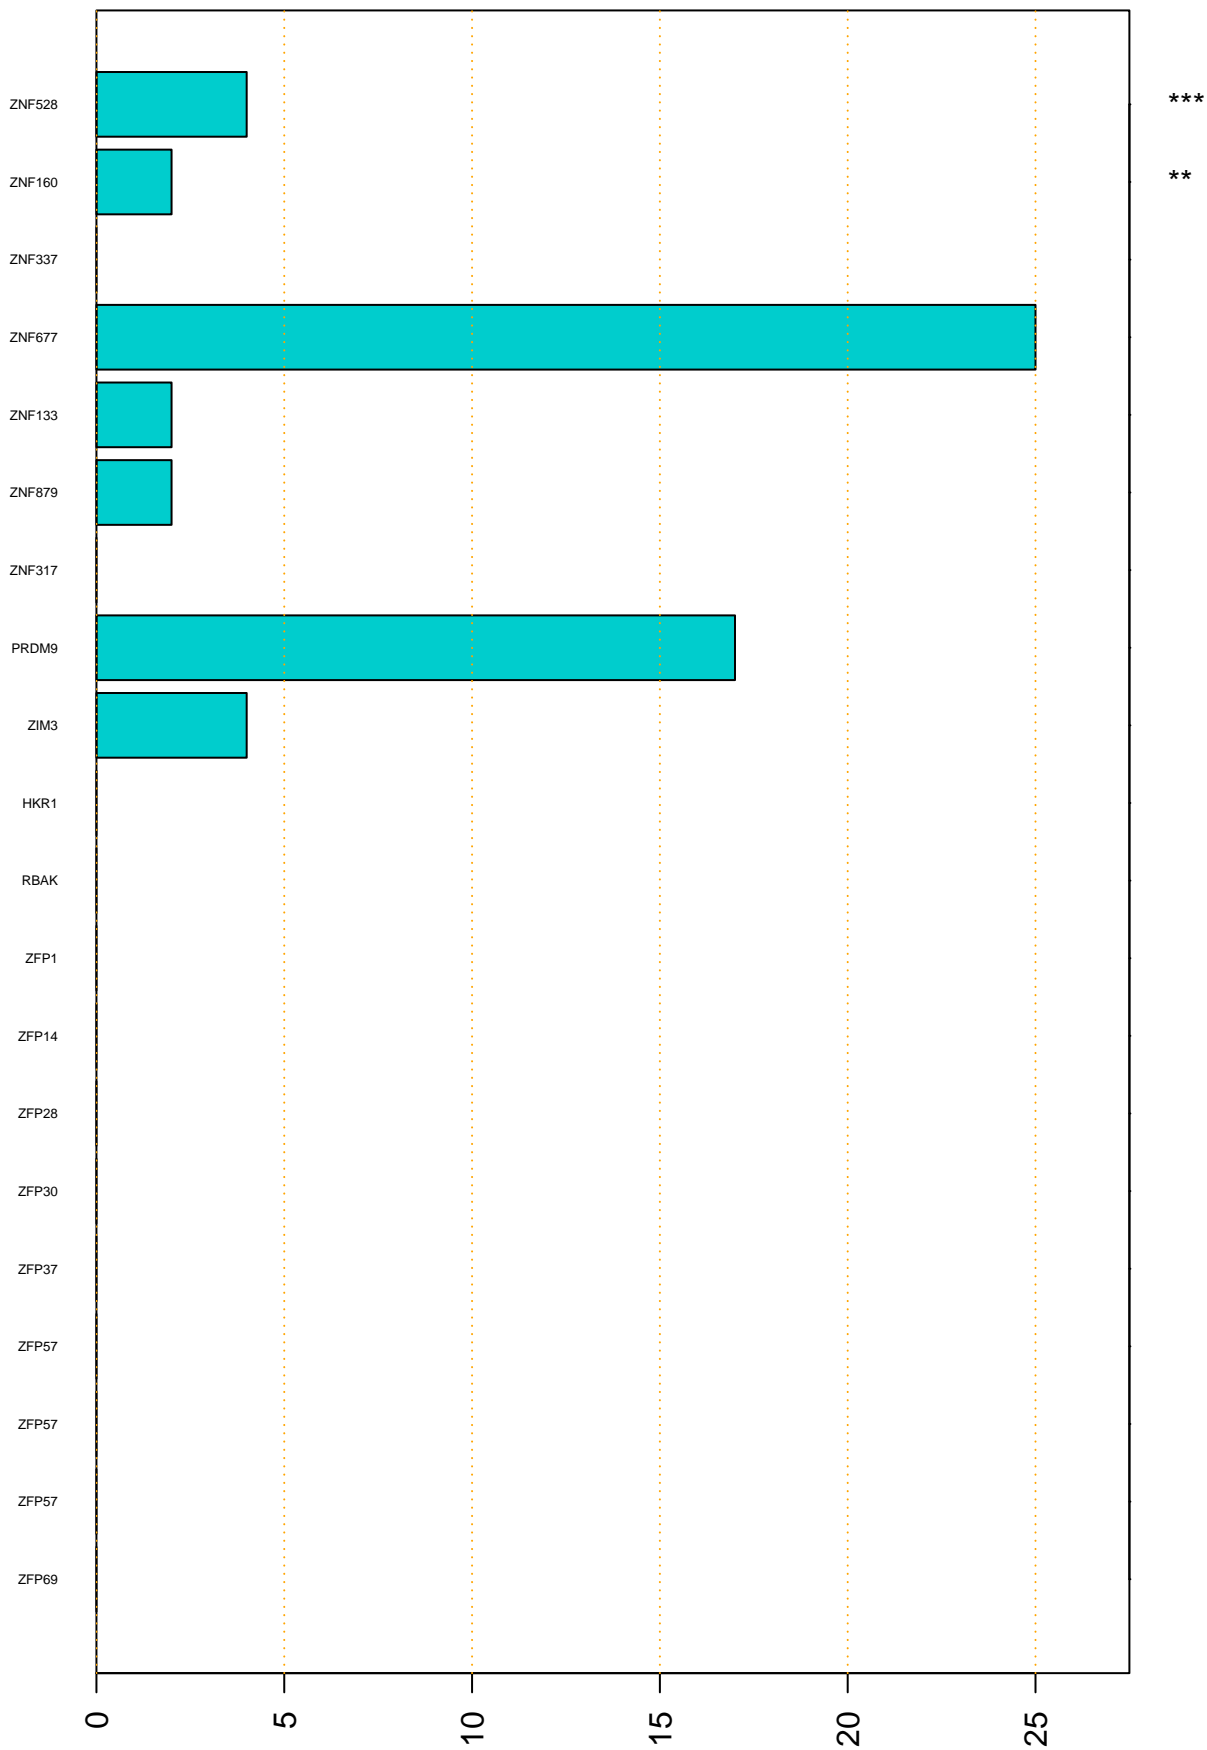

Enriched KZFP

#TE sfam with peak