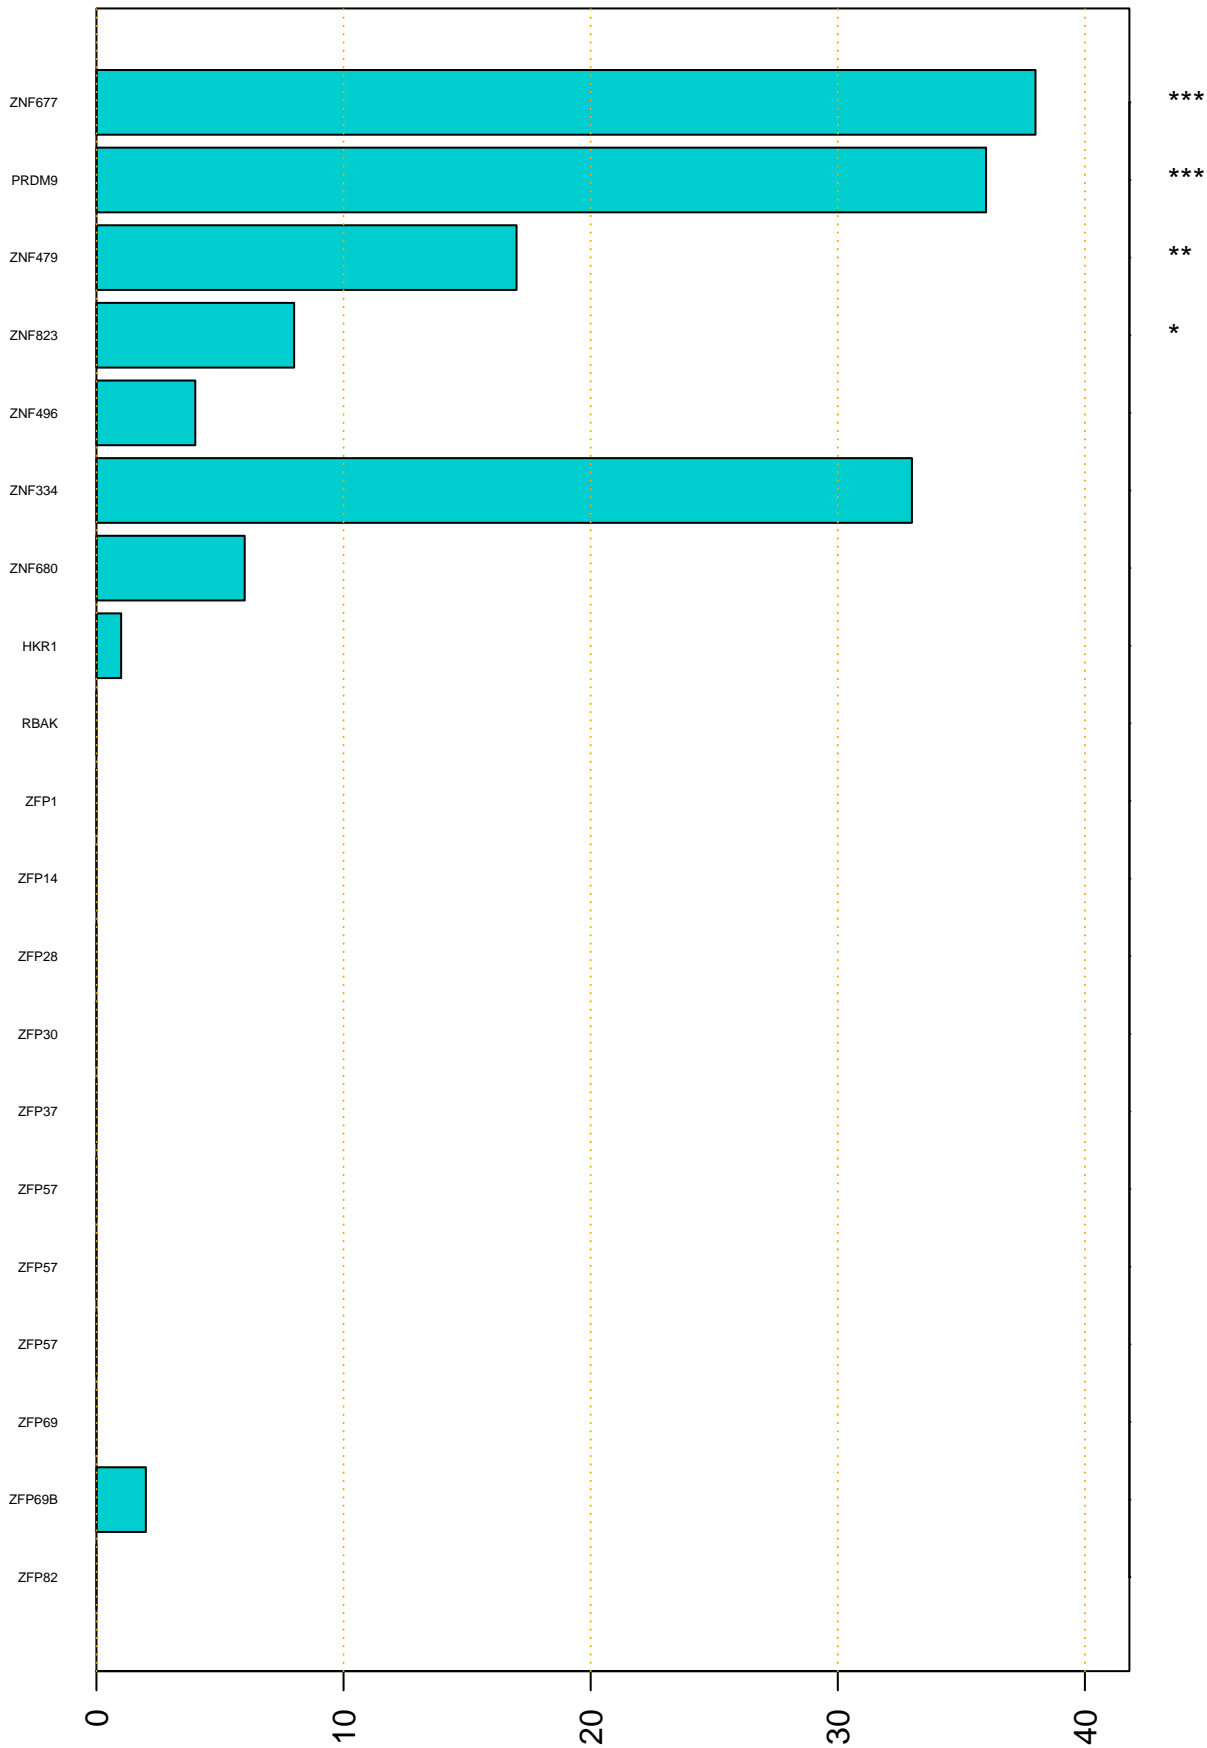

Enriched KZFP

#TE sfam with peak