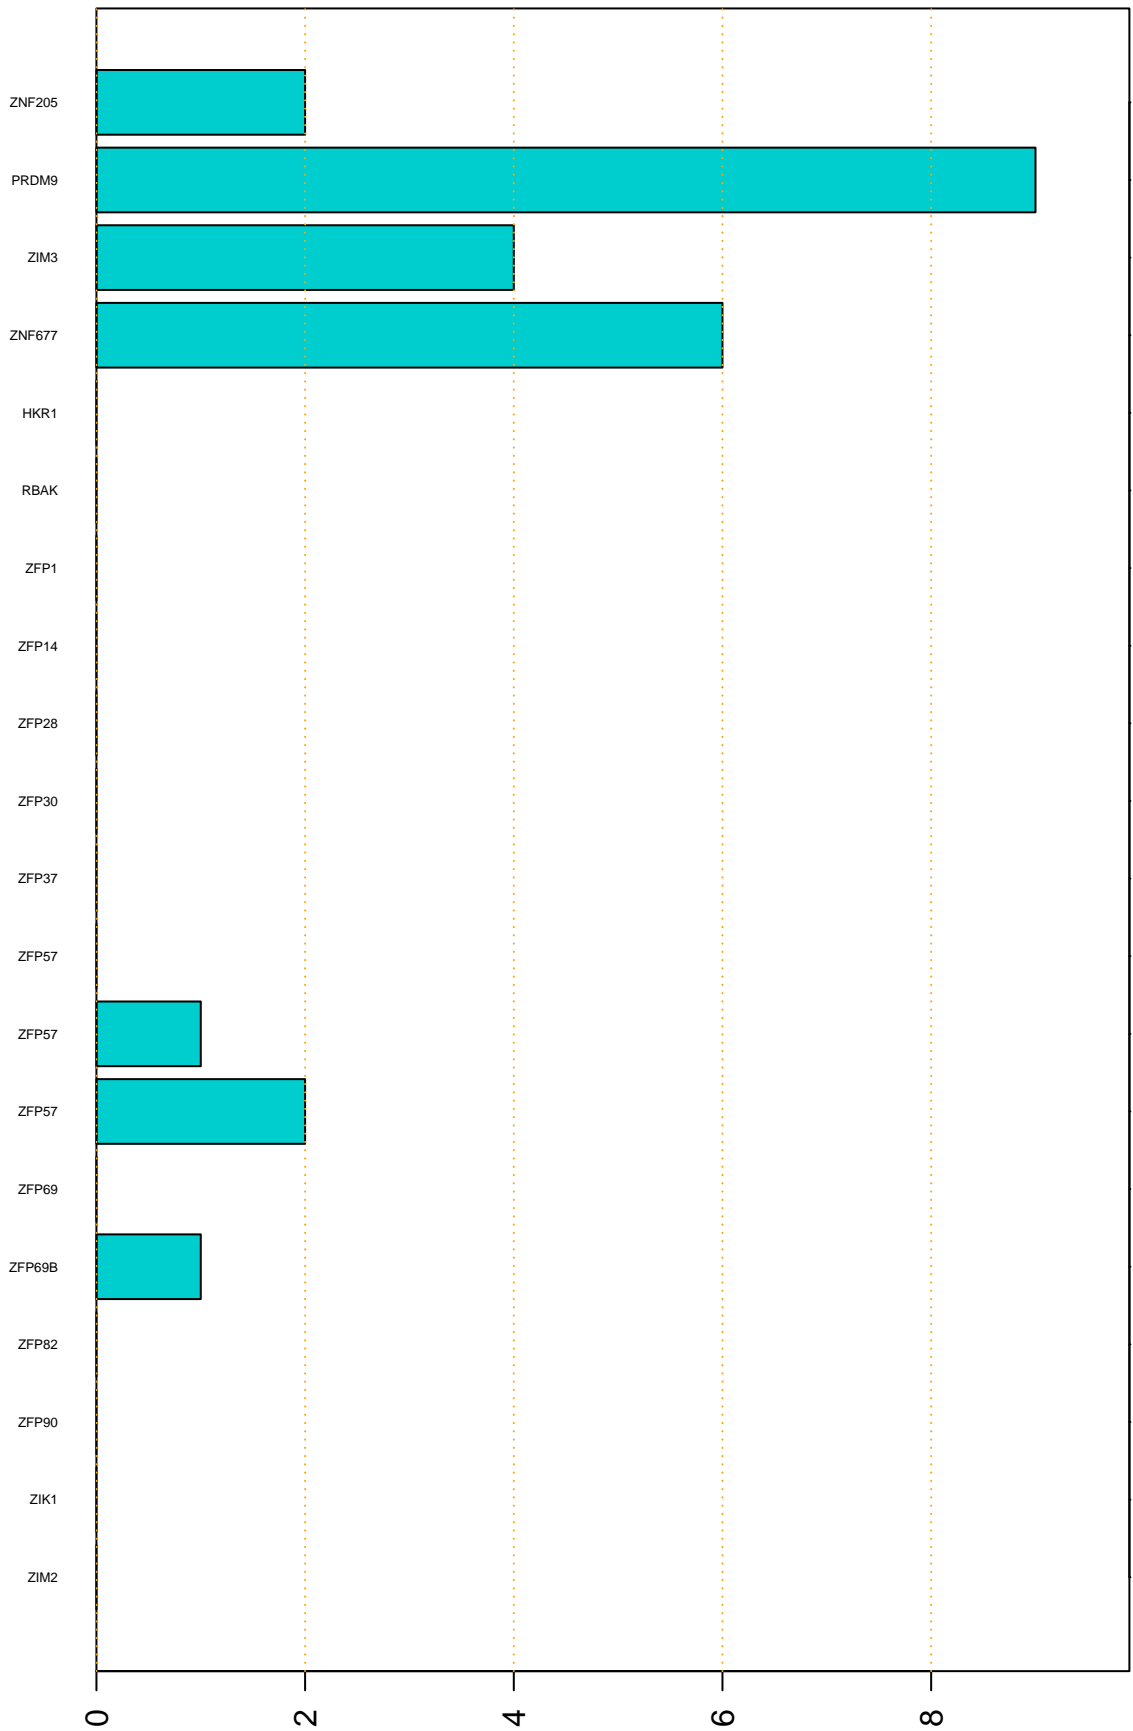

Enriched KZFP

#TE sfam with peak