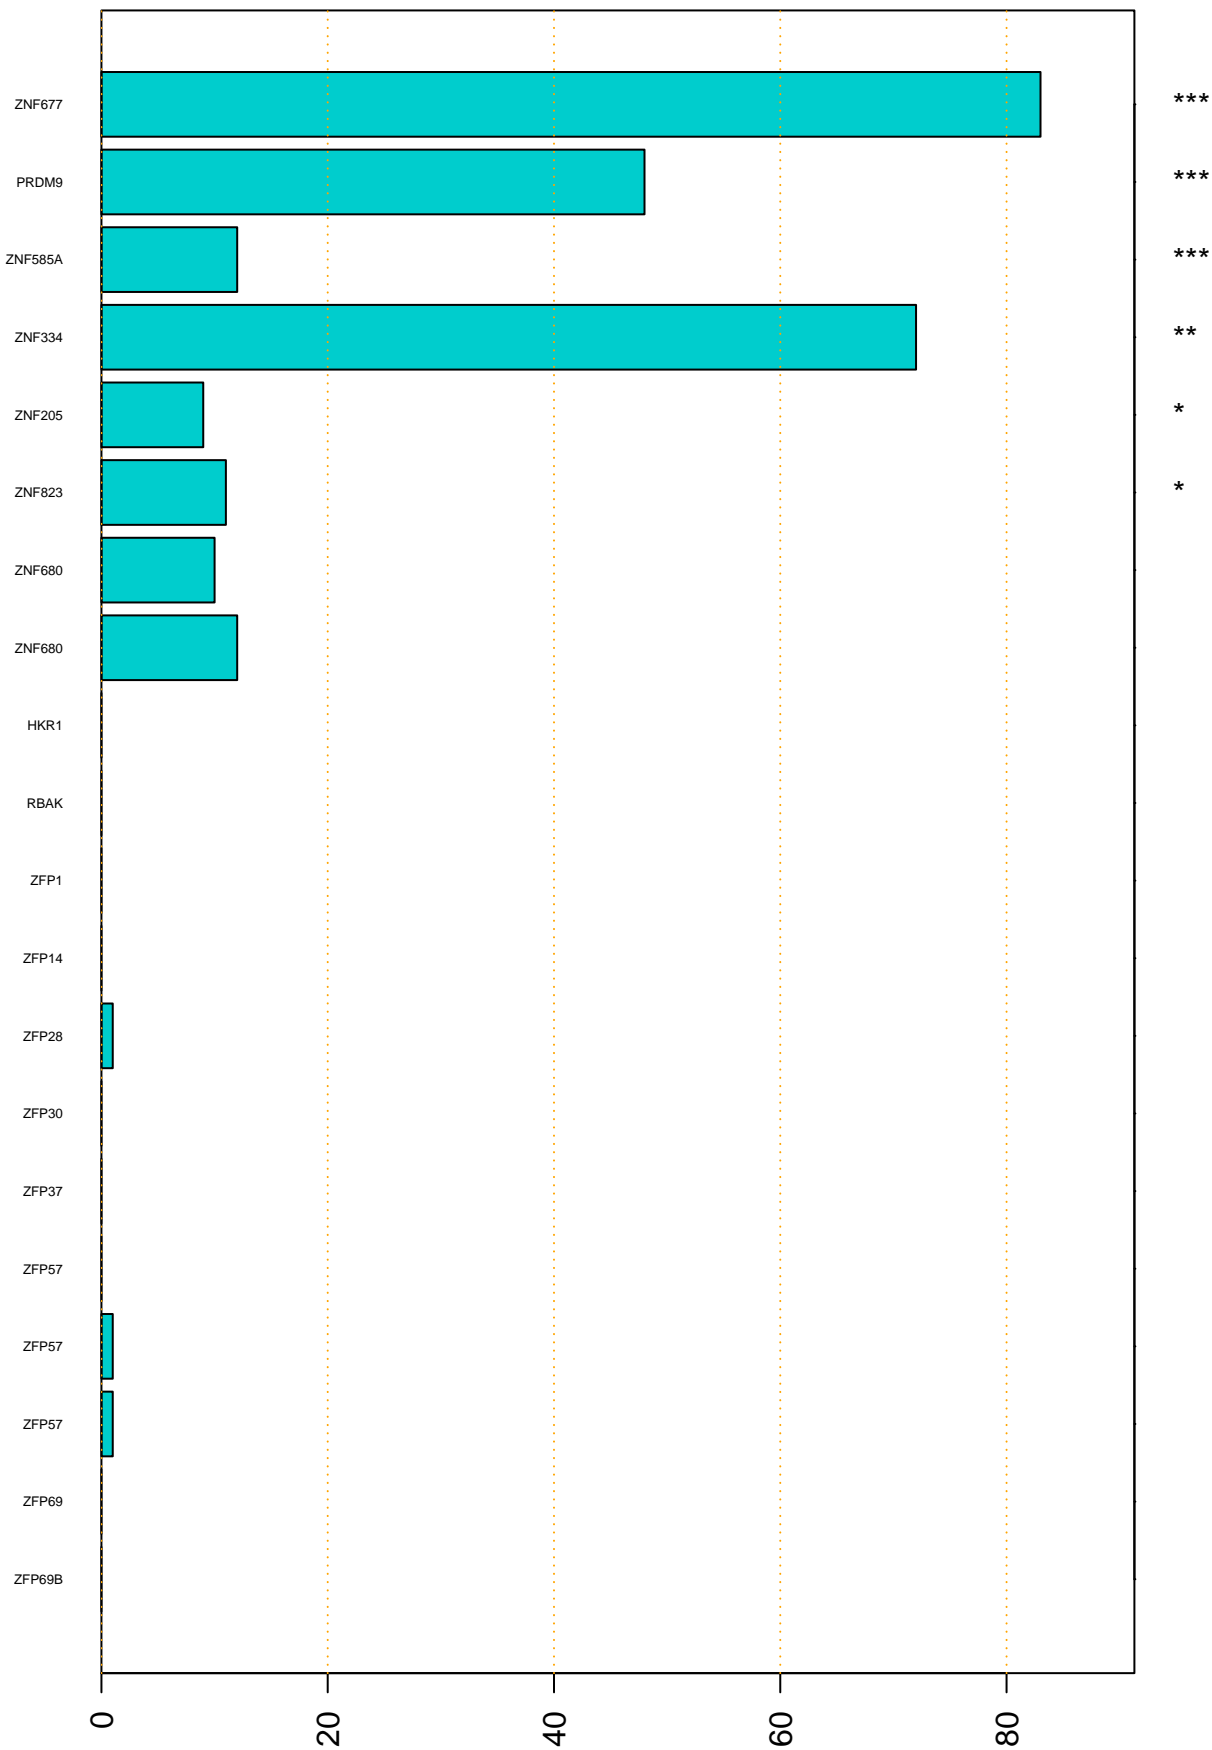

Enriched KZFP

#TE sfam with peak