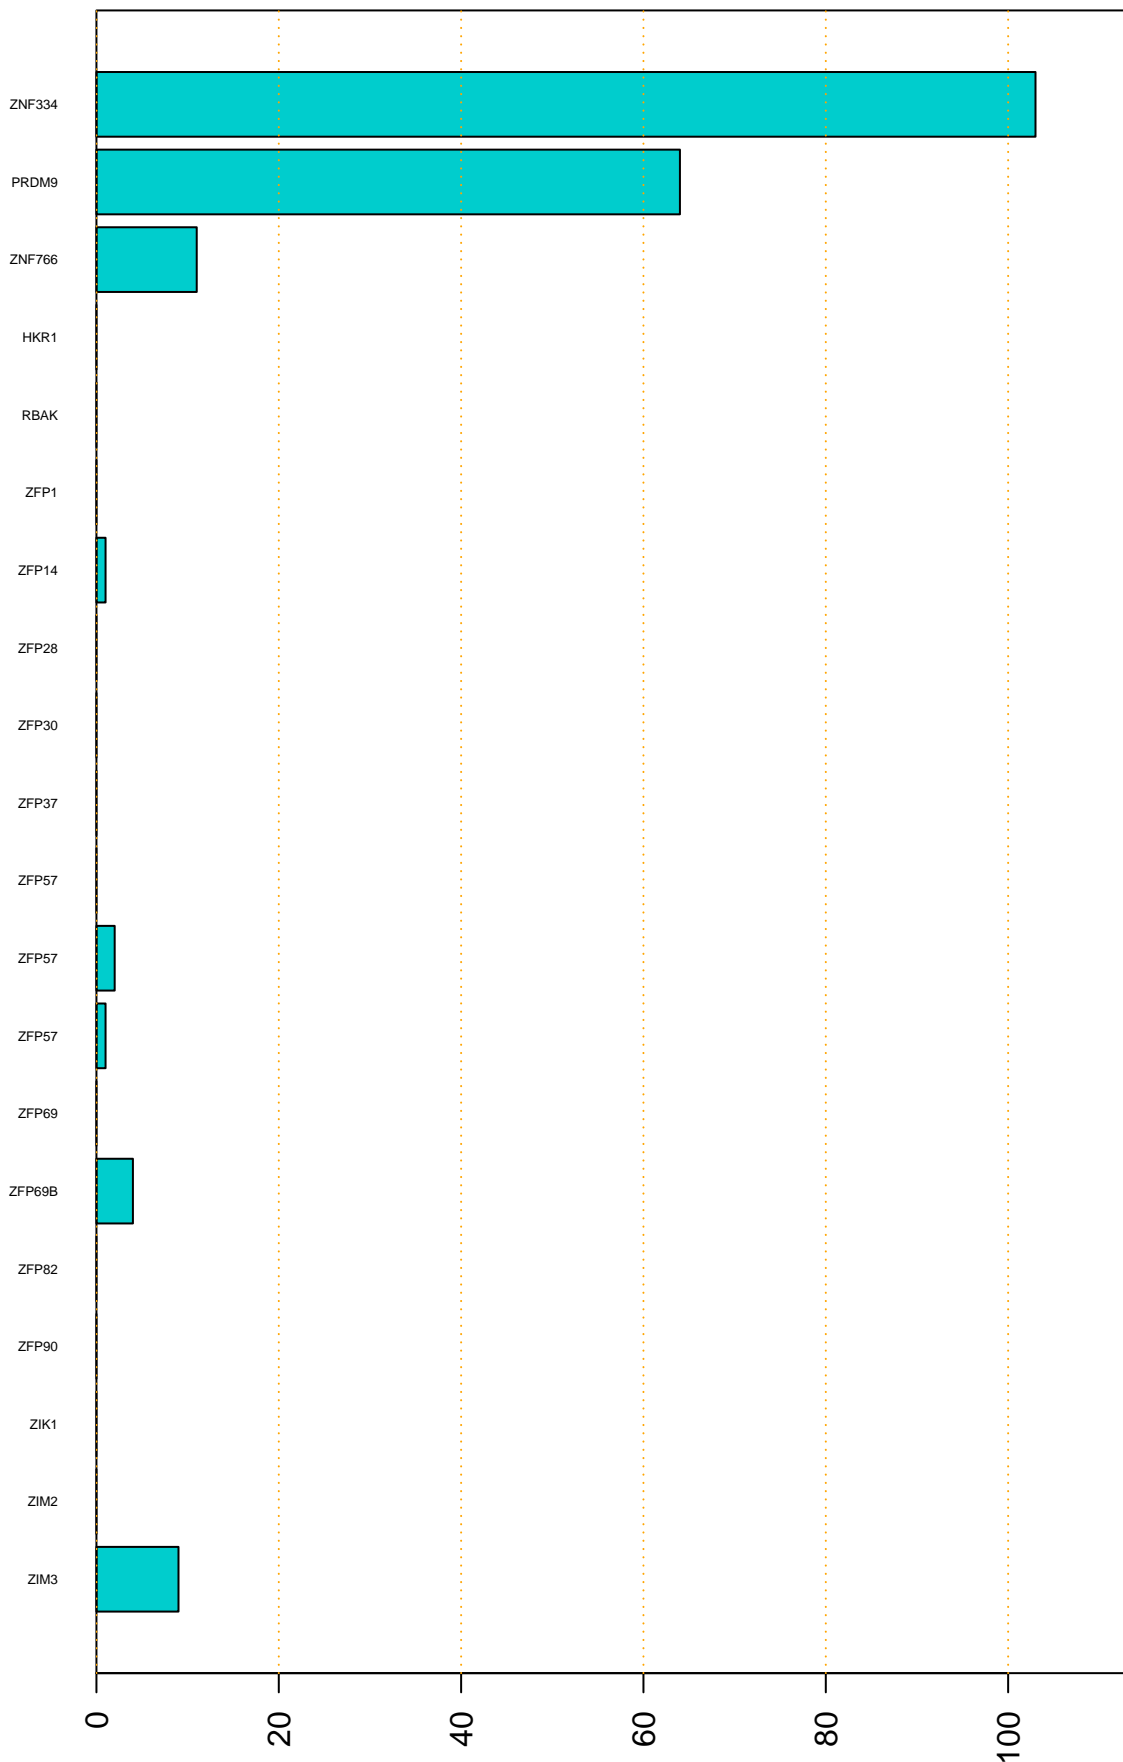

Enriched KZFP

#TE sfam with peak