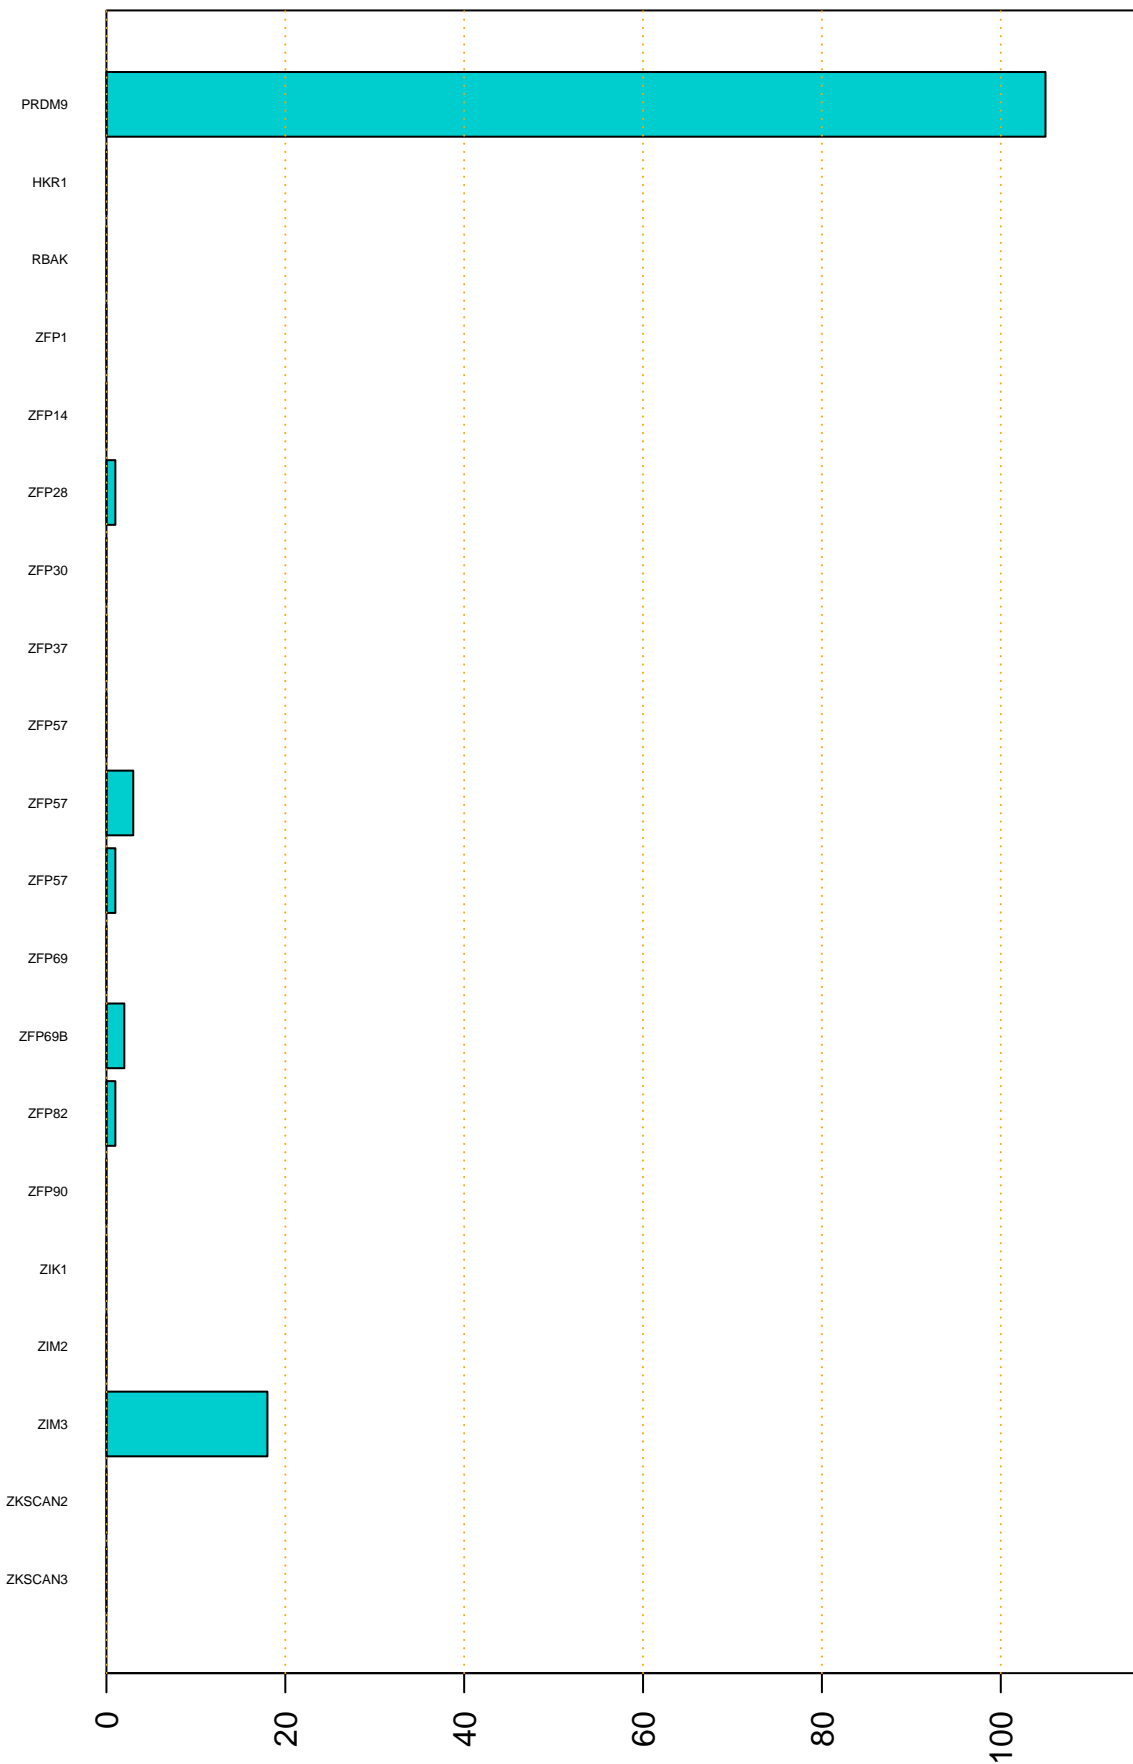

Enriched KZFP

#TE sfam with peak