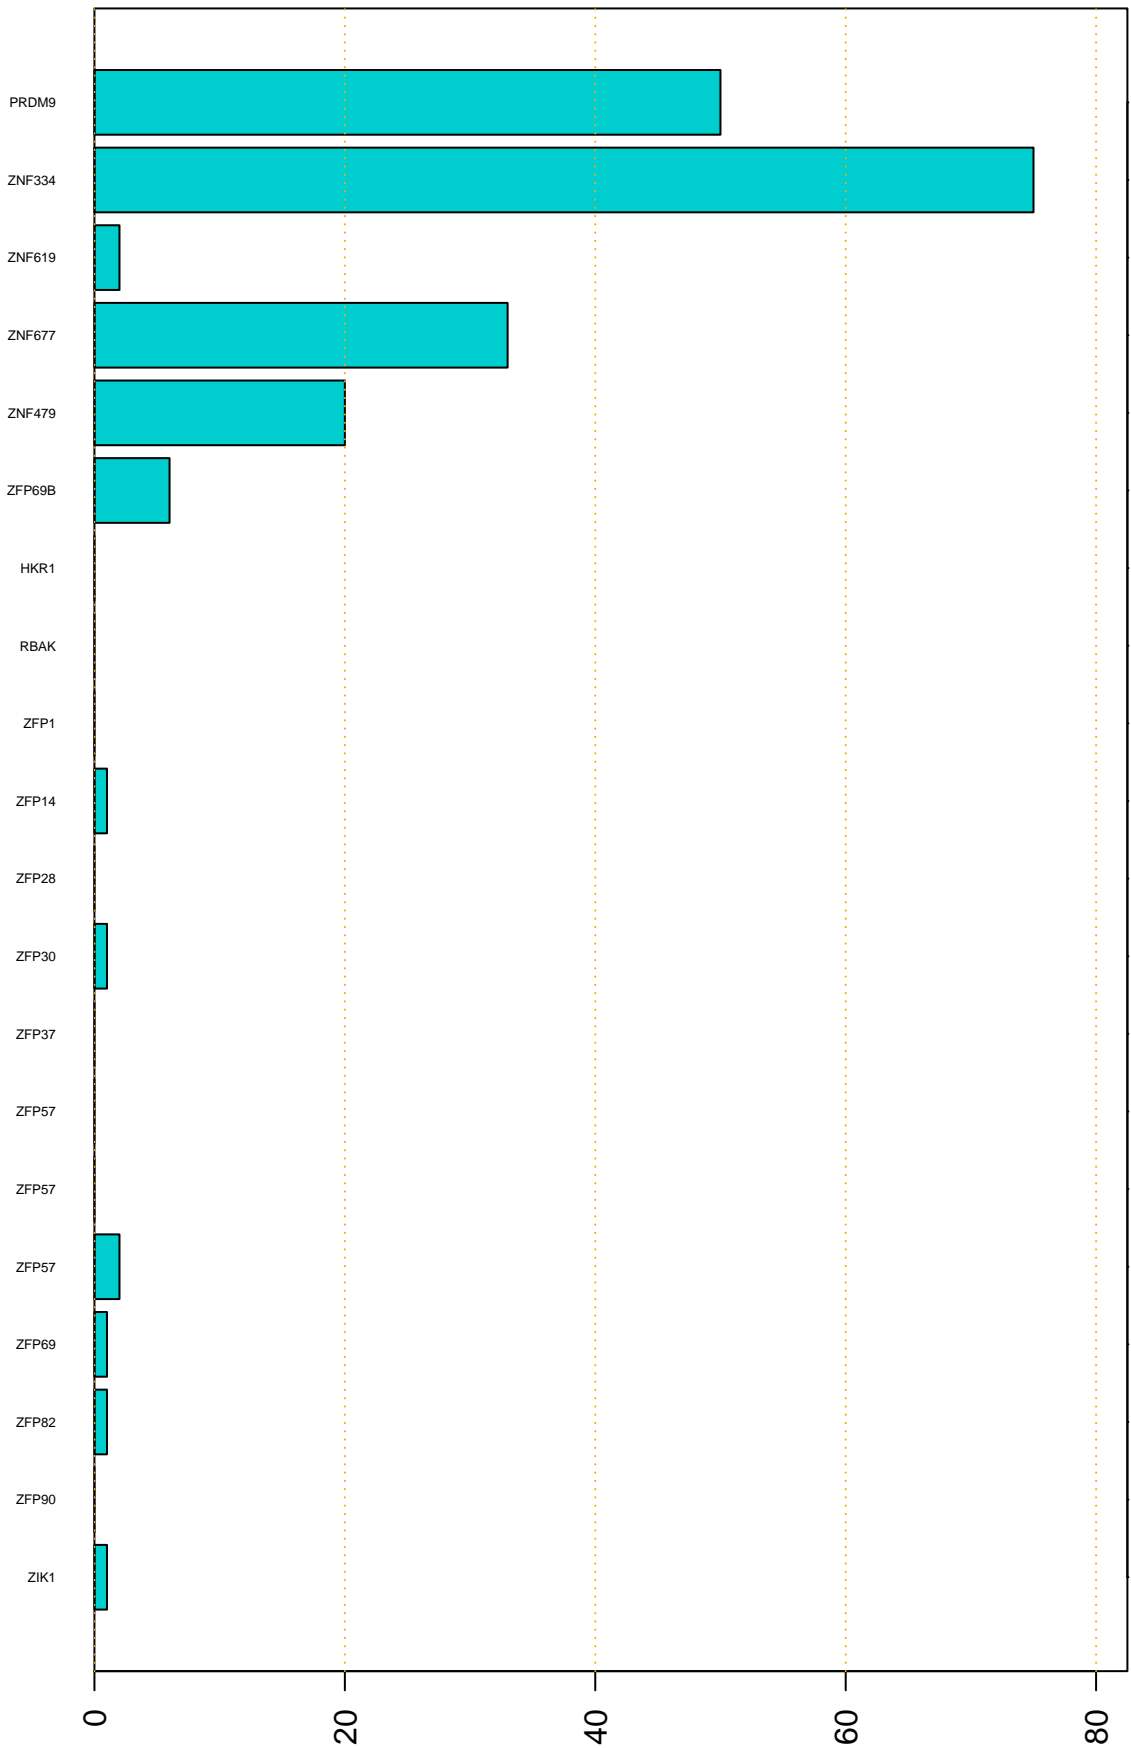

Enriched KZFP

#TE sfam with peak