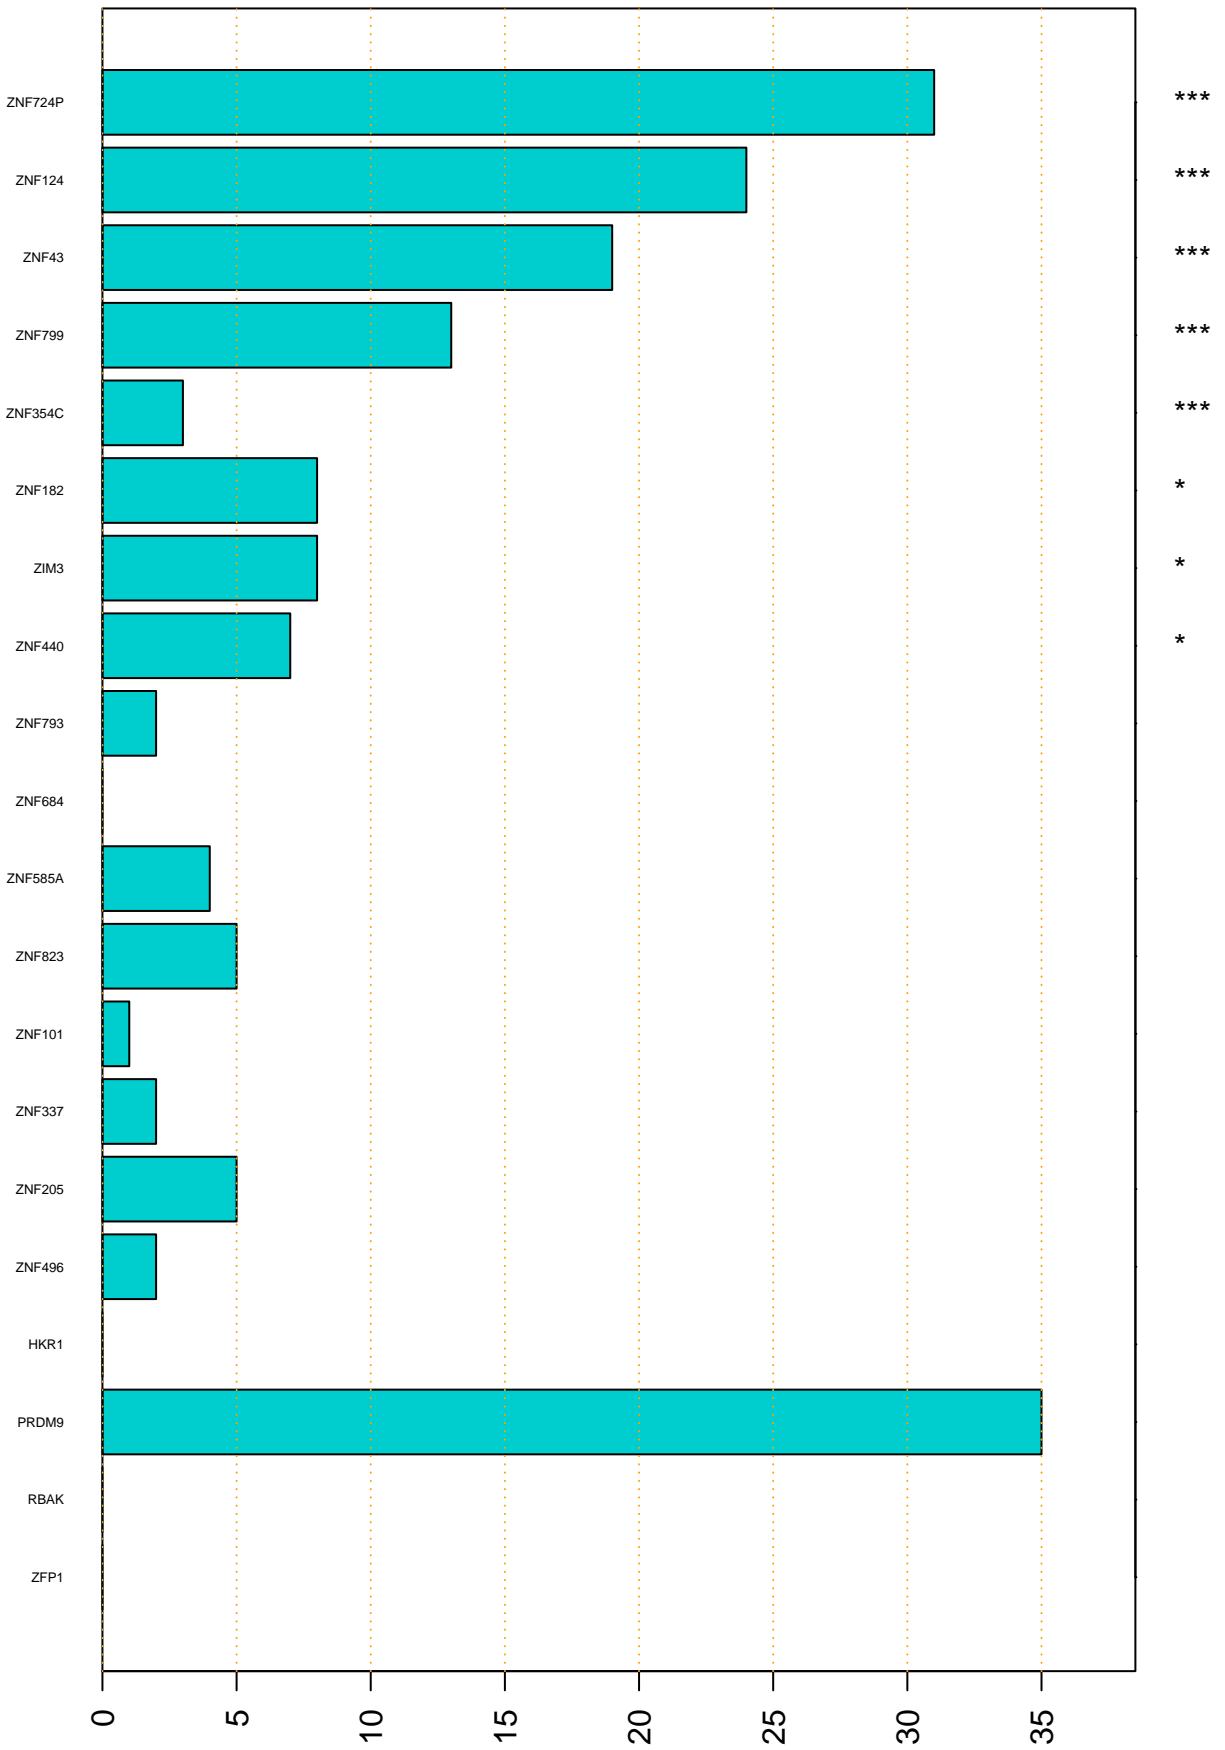

Enriched KZFP

#TE sfam with peak