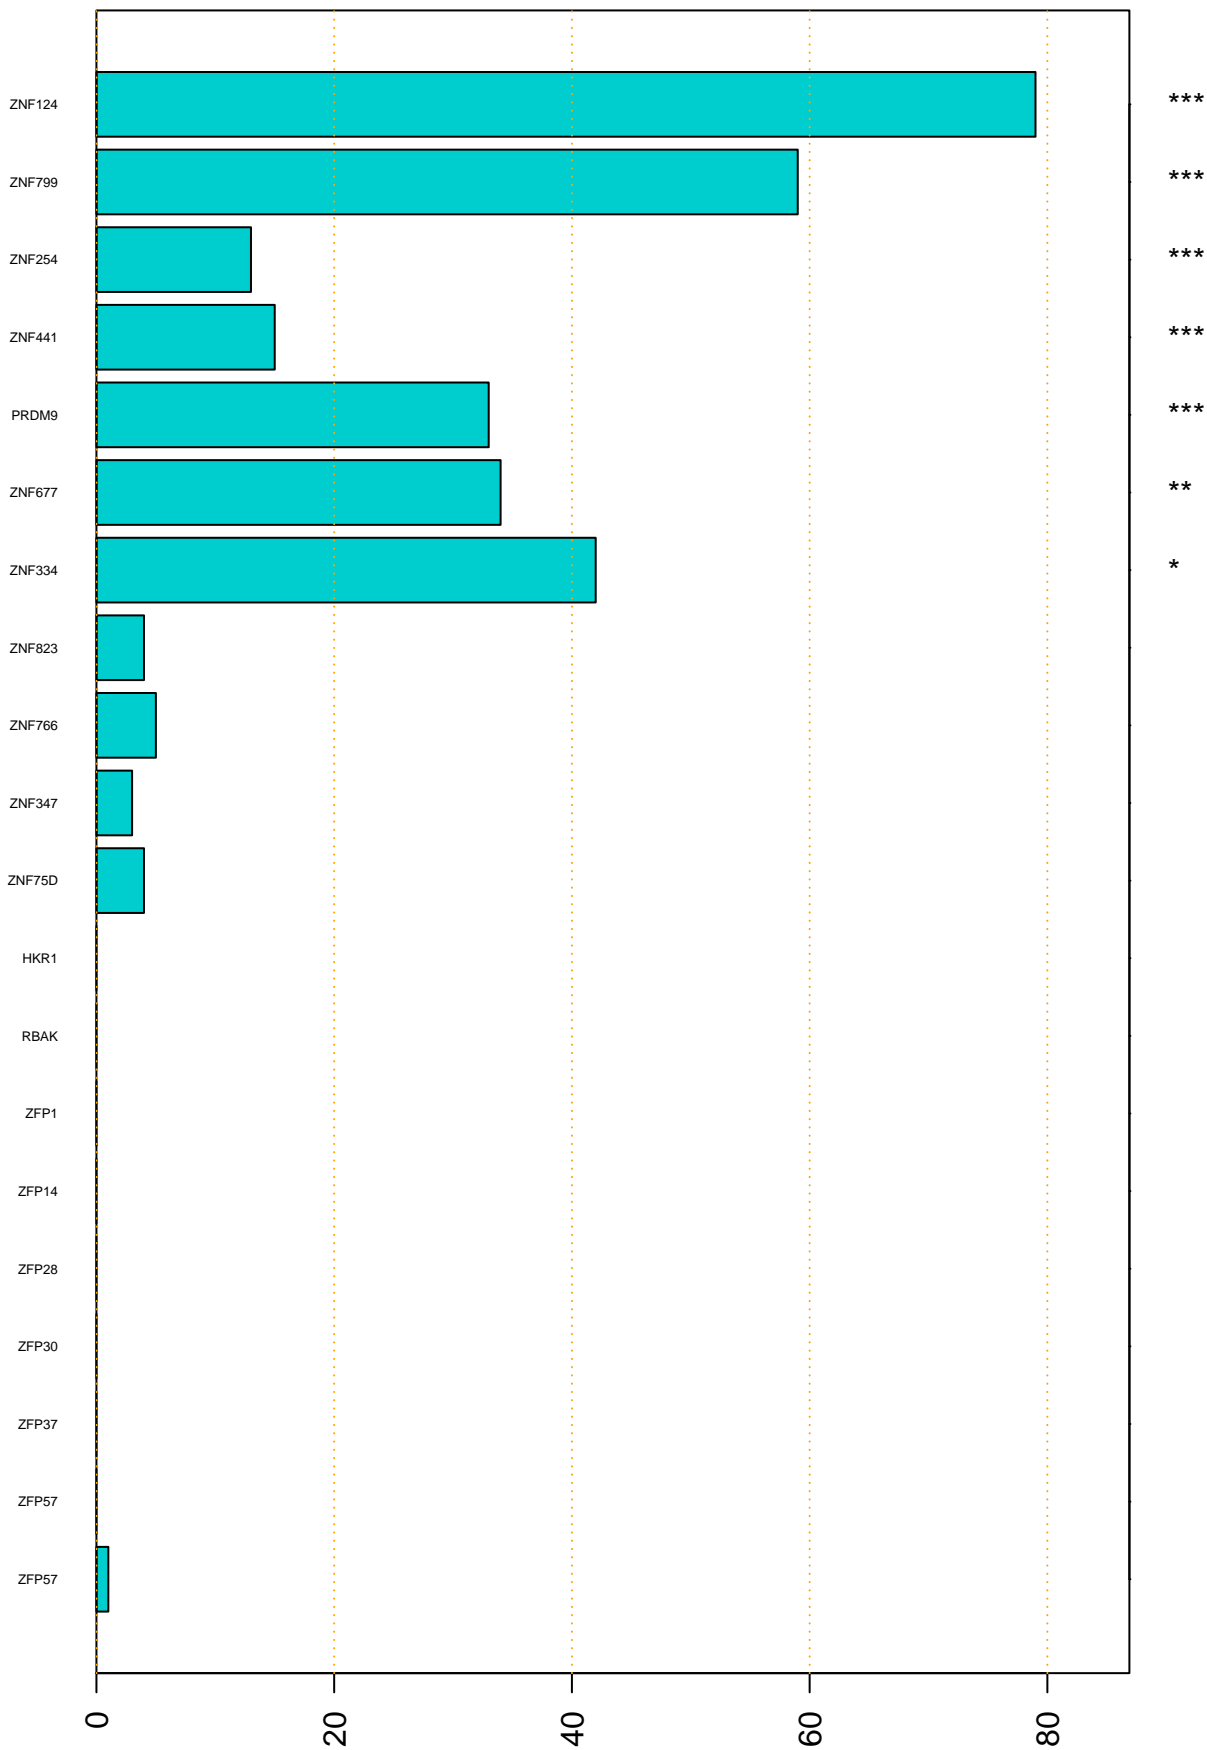

Enriched KZFP

#TE sfam with peak