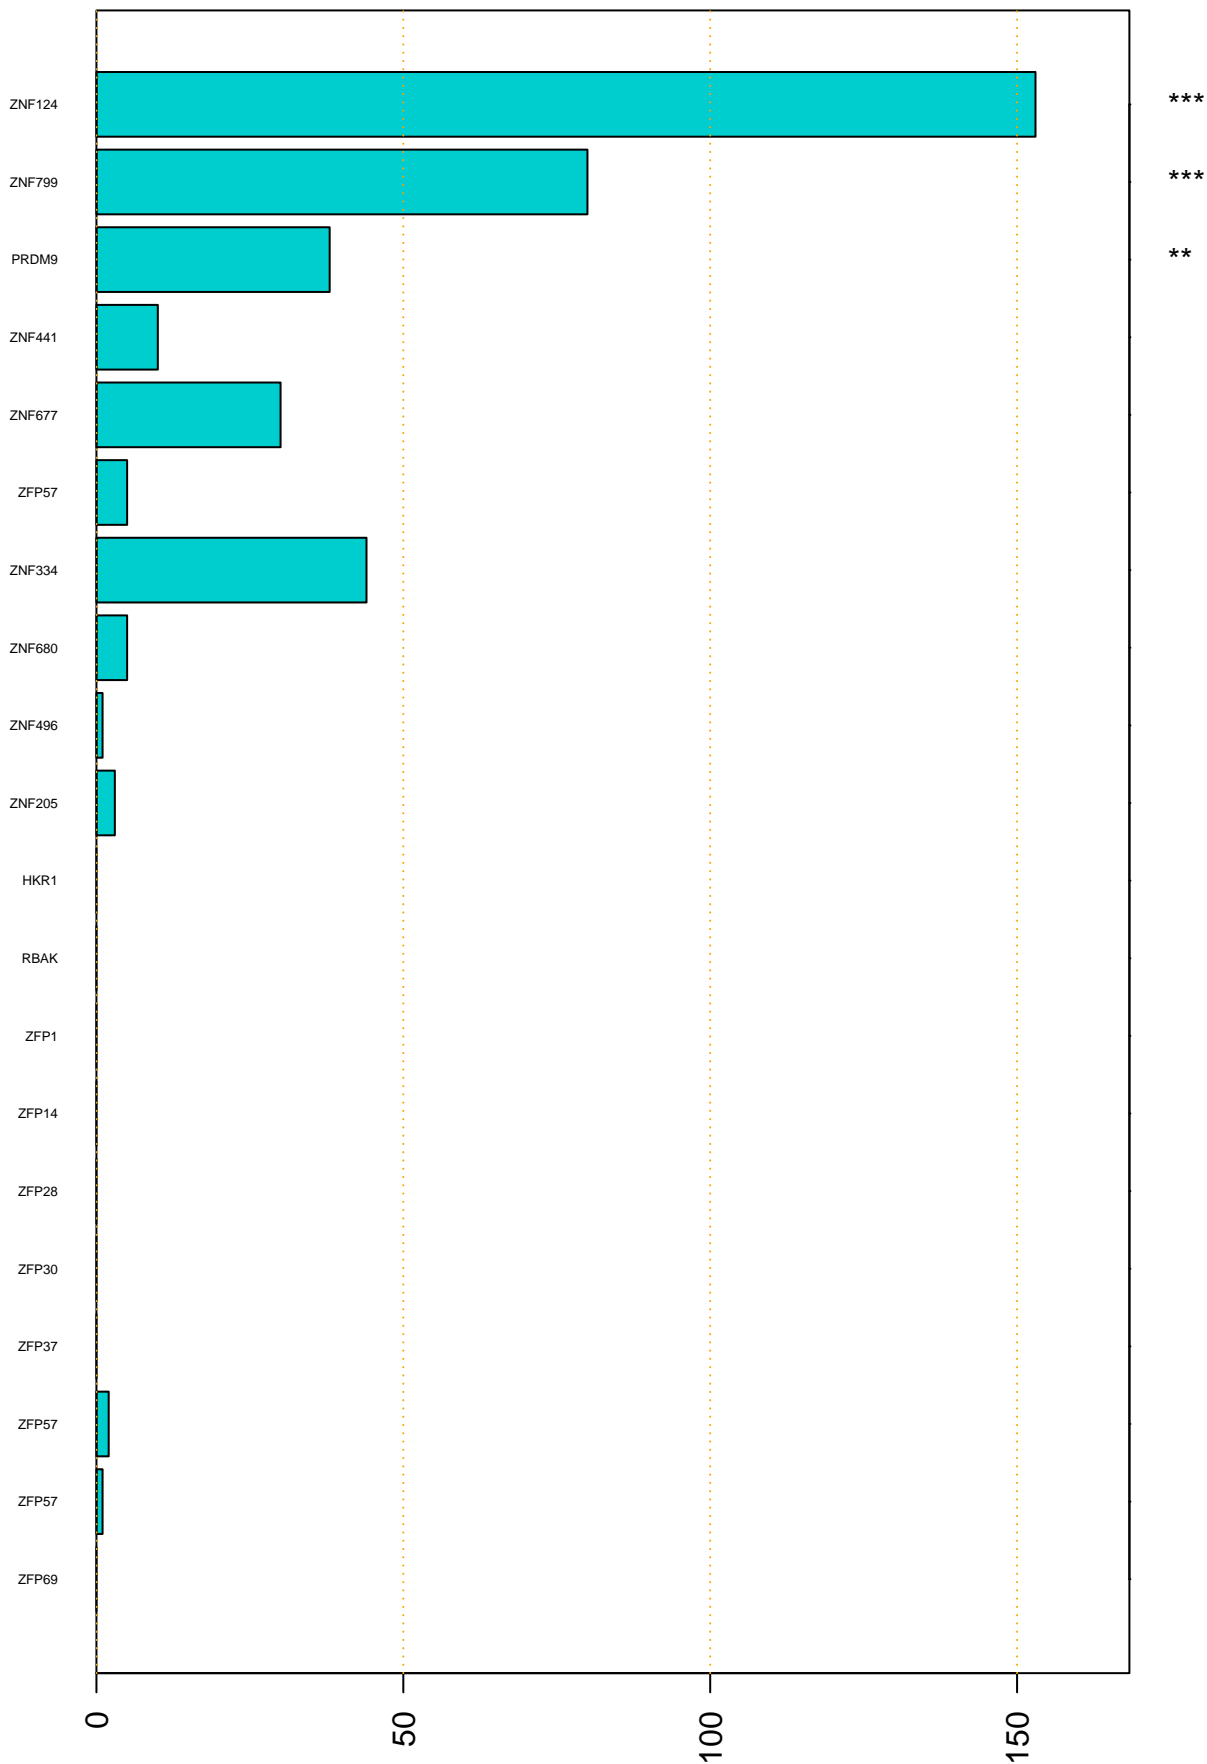

Enriched KZFP

#TE sfam with peak