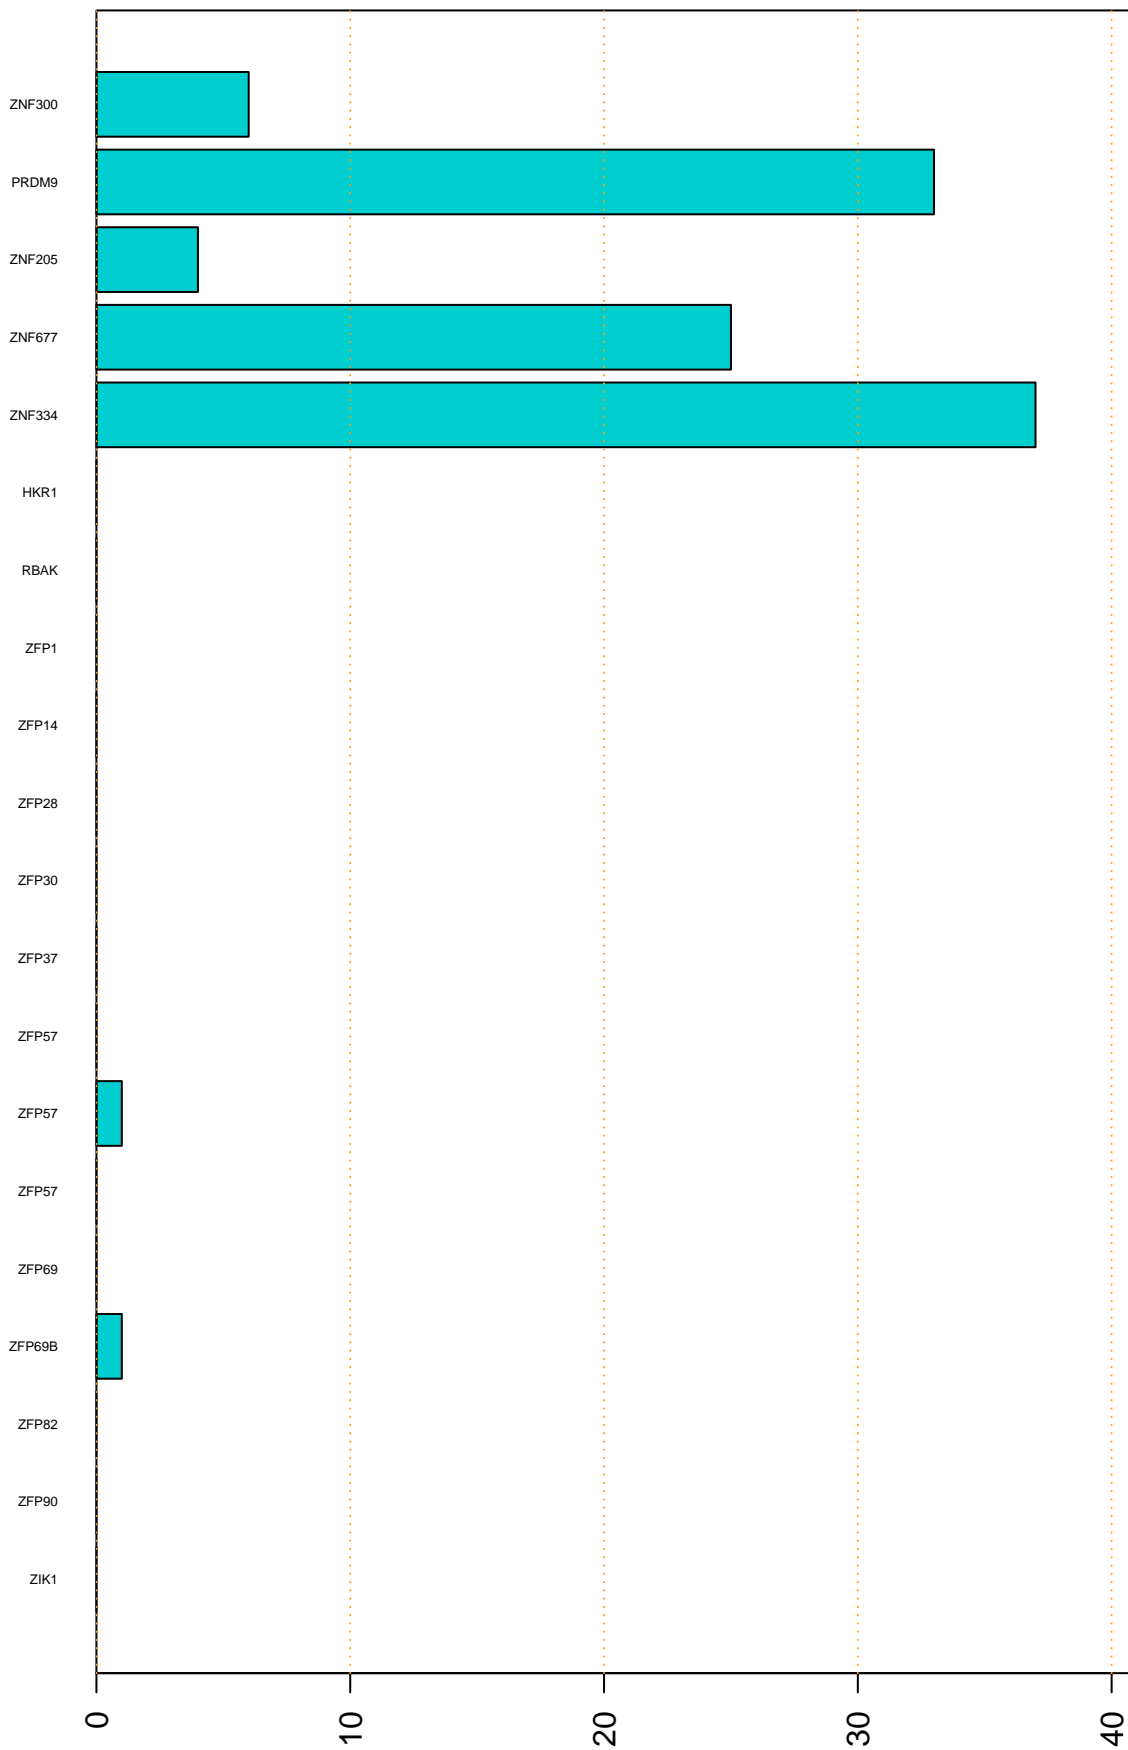

Enriched KZFP

#TE sfam with peak