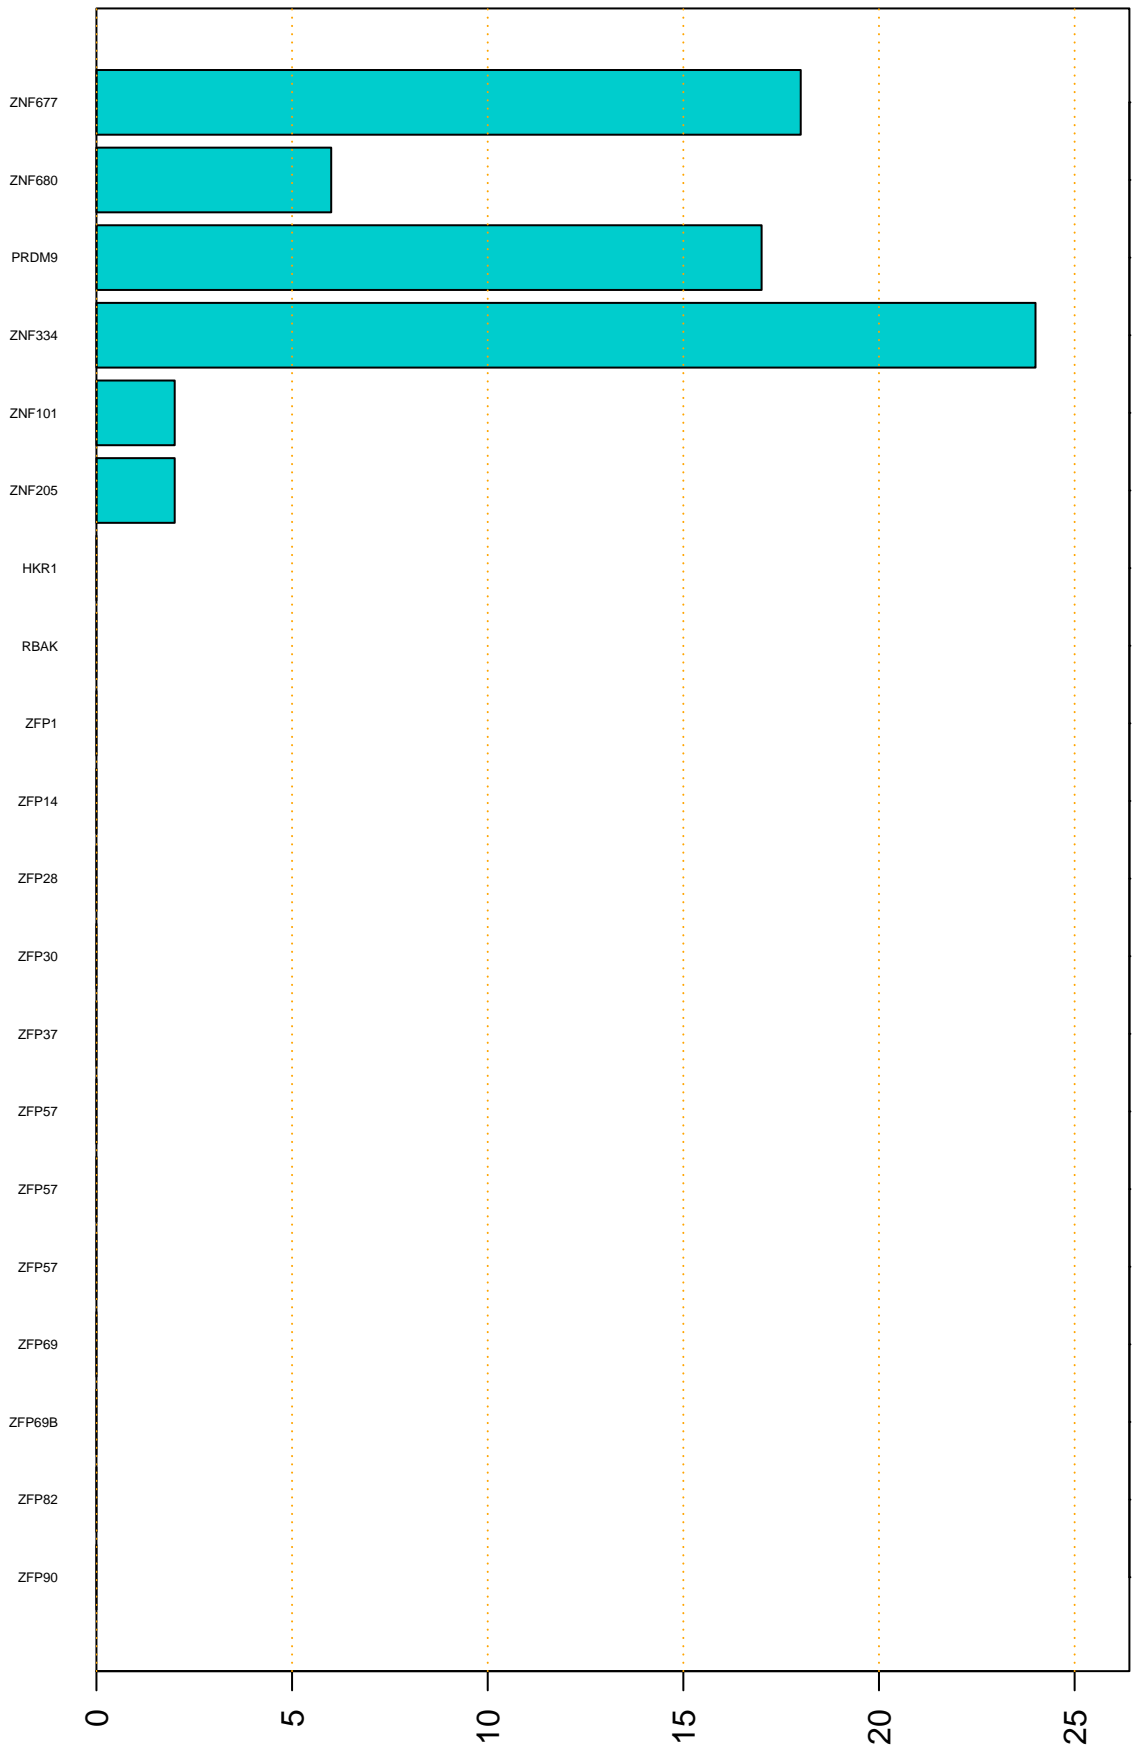

Enriched KZFP

#TE sfam with peak