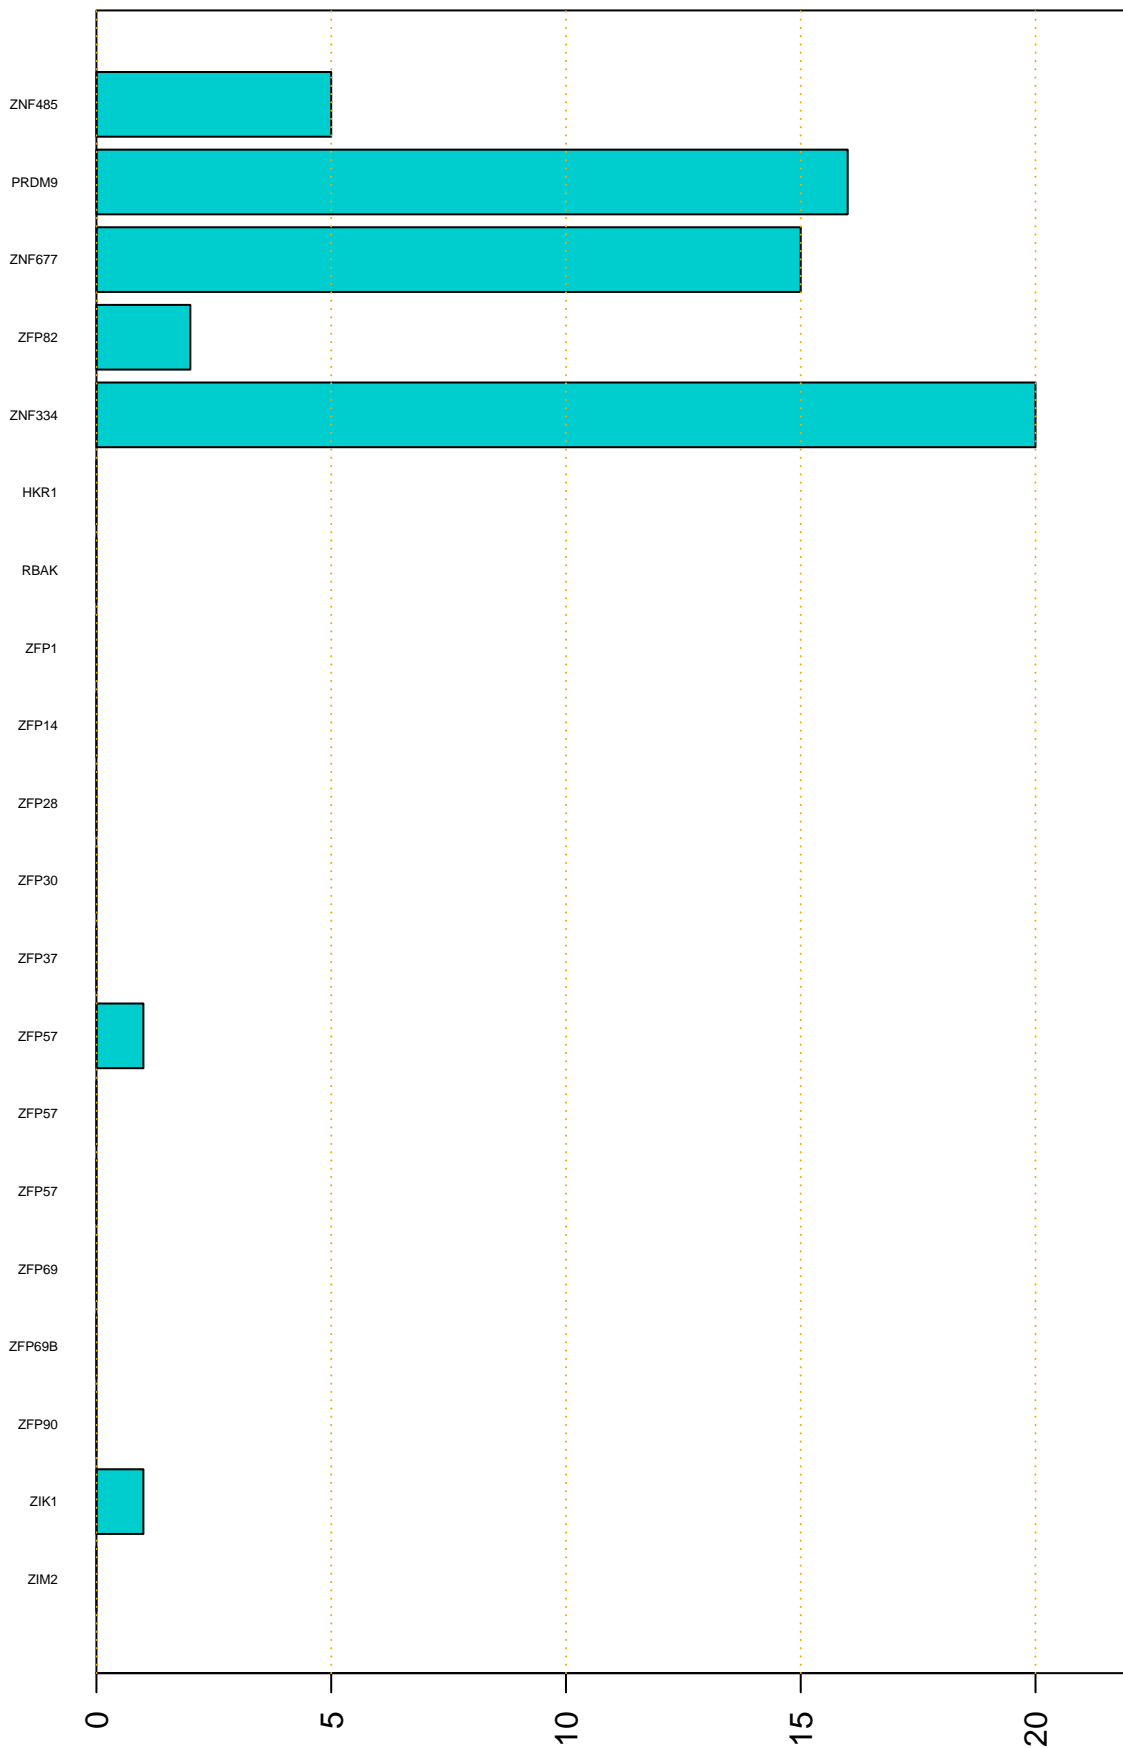

Enriched KZFP

#TE sfam with peak