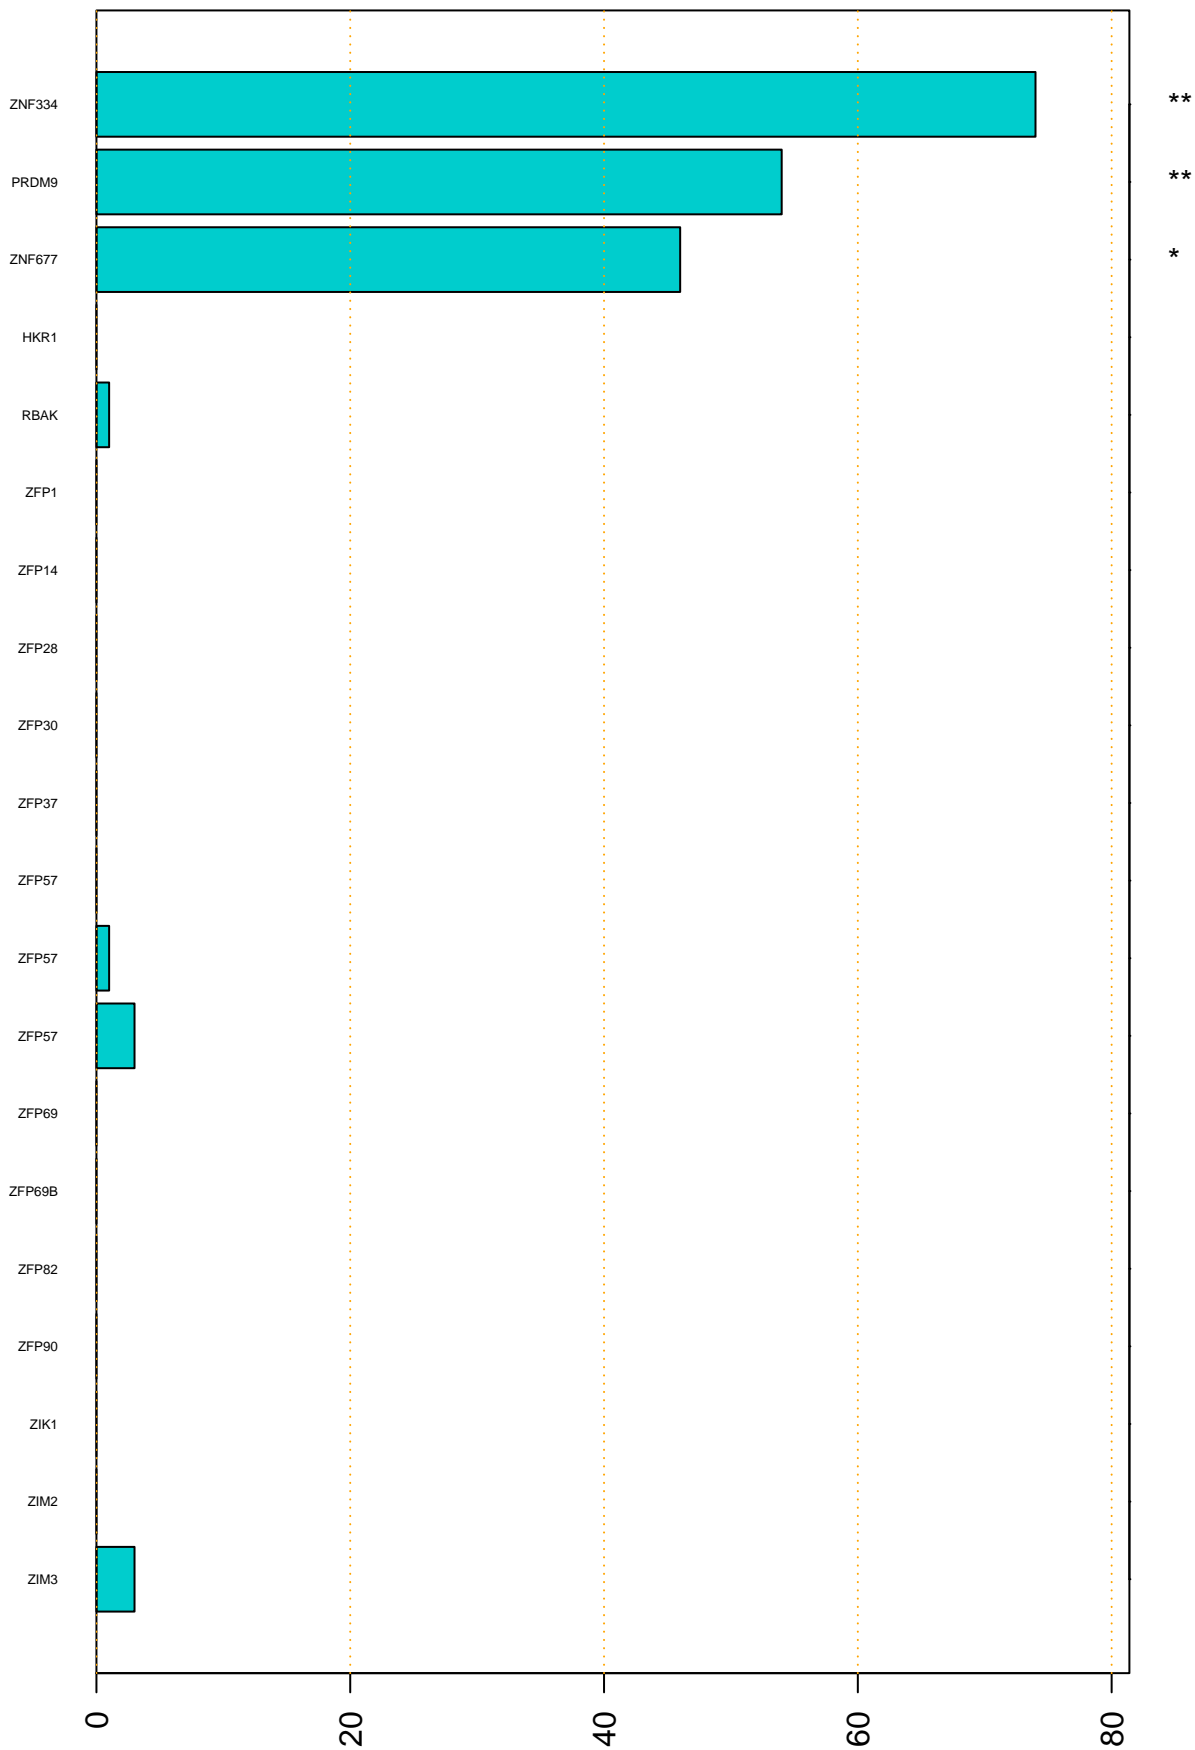

Enriched KZFP

#TE sfam with peak