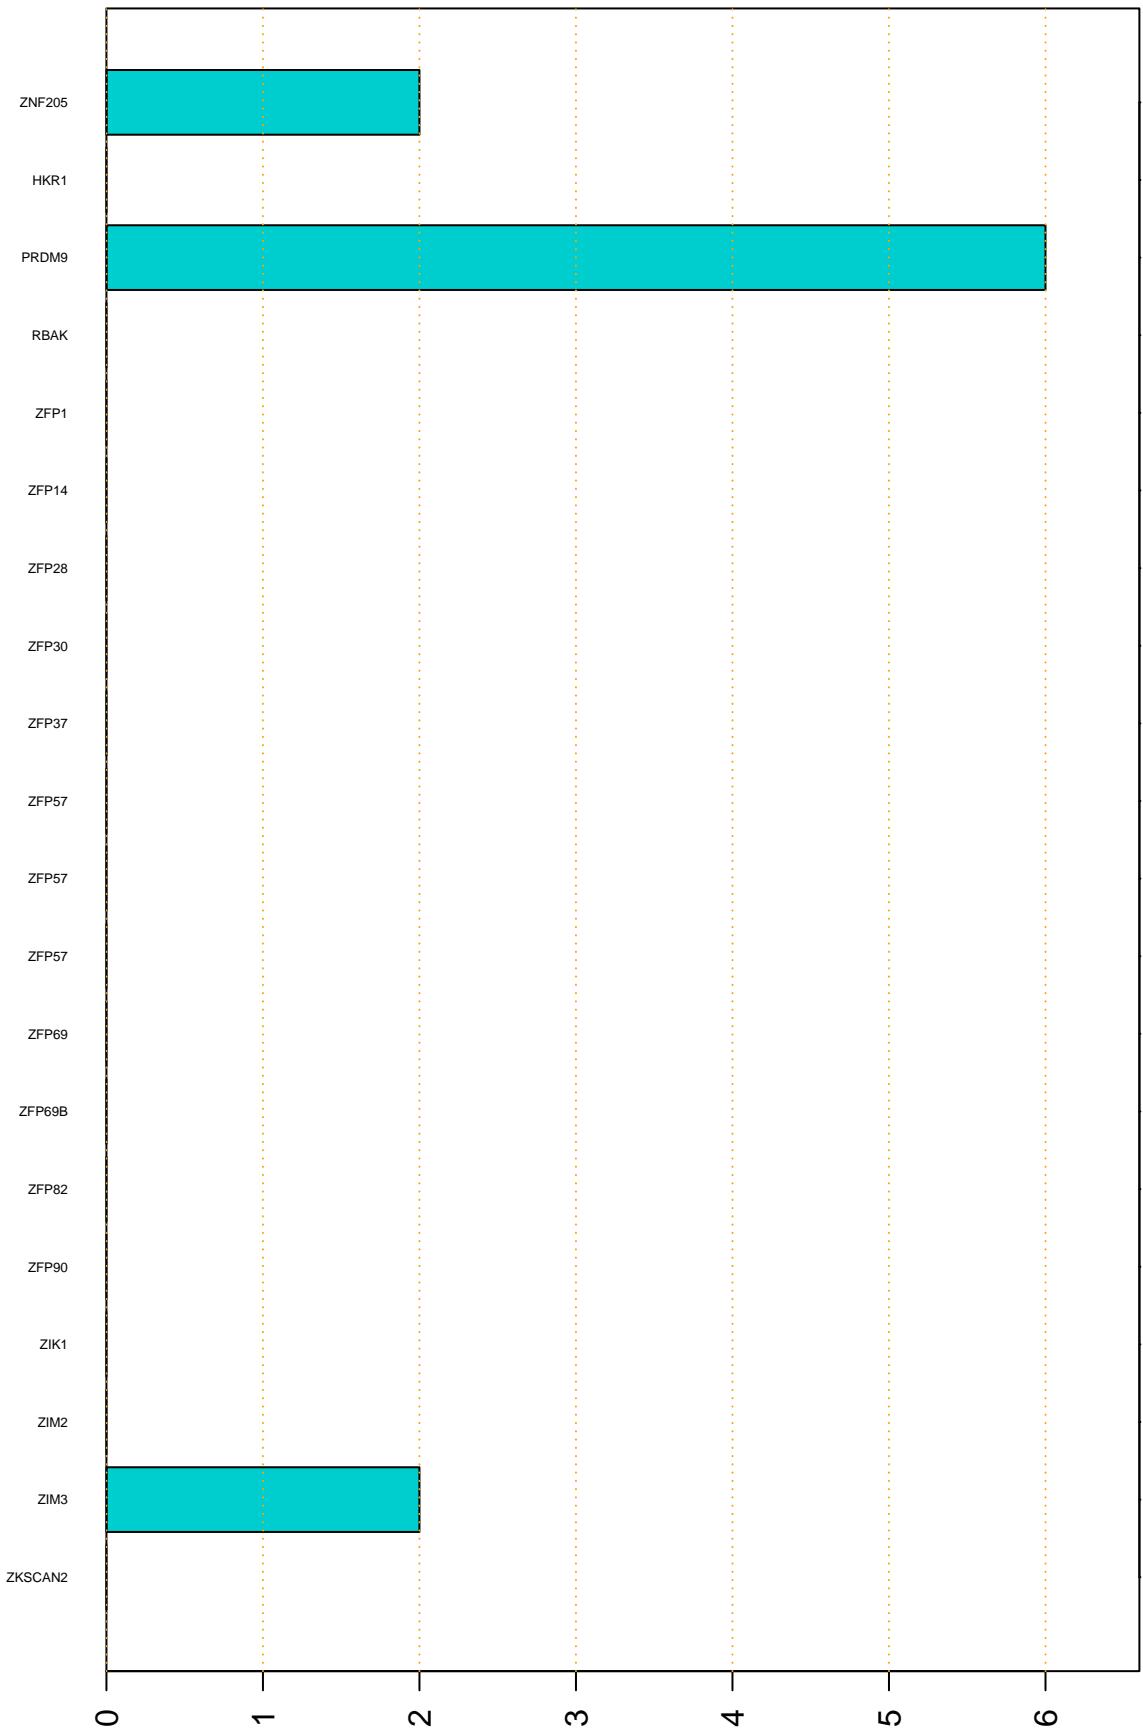

Enriched KZFP

#TE sfam with peak