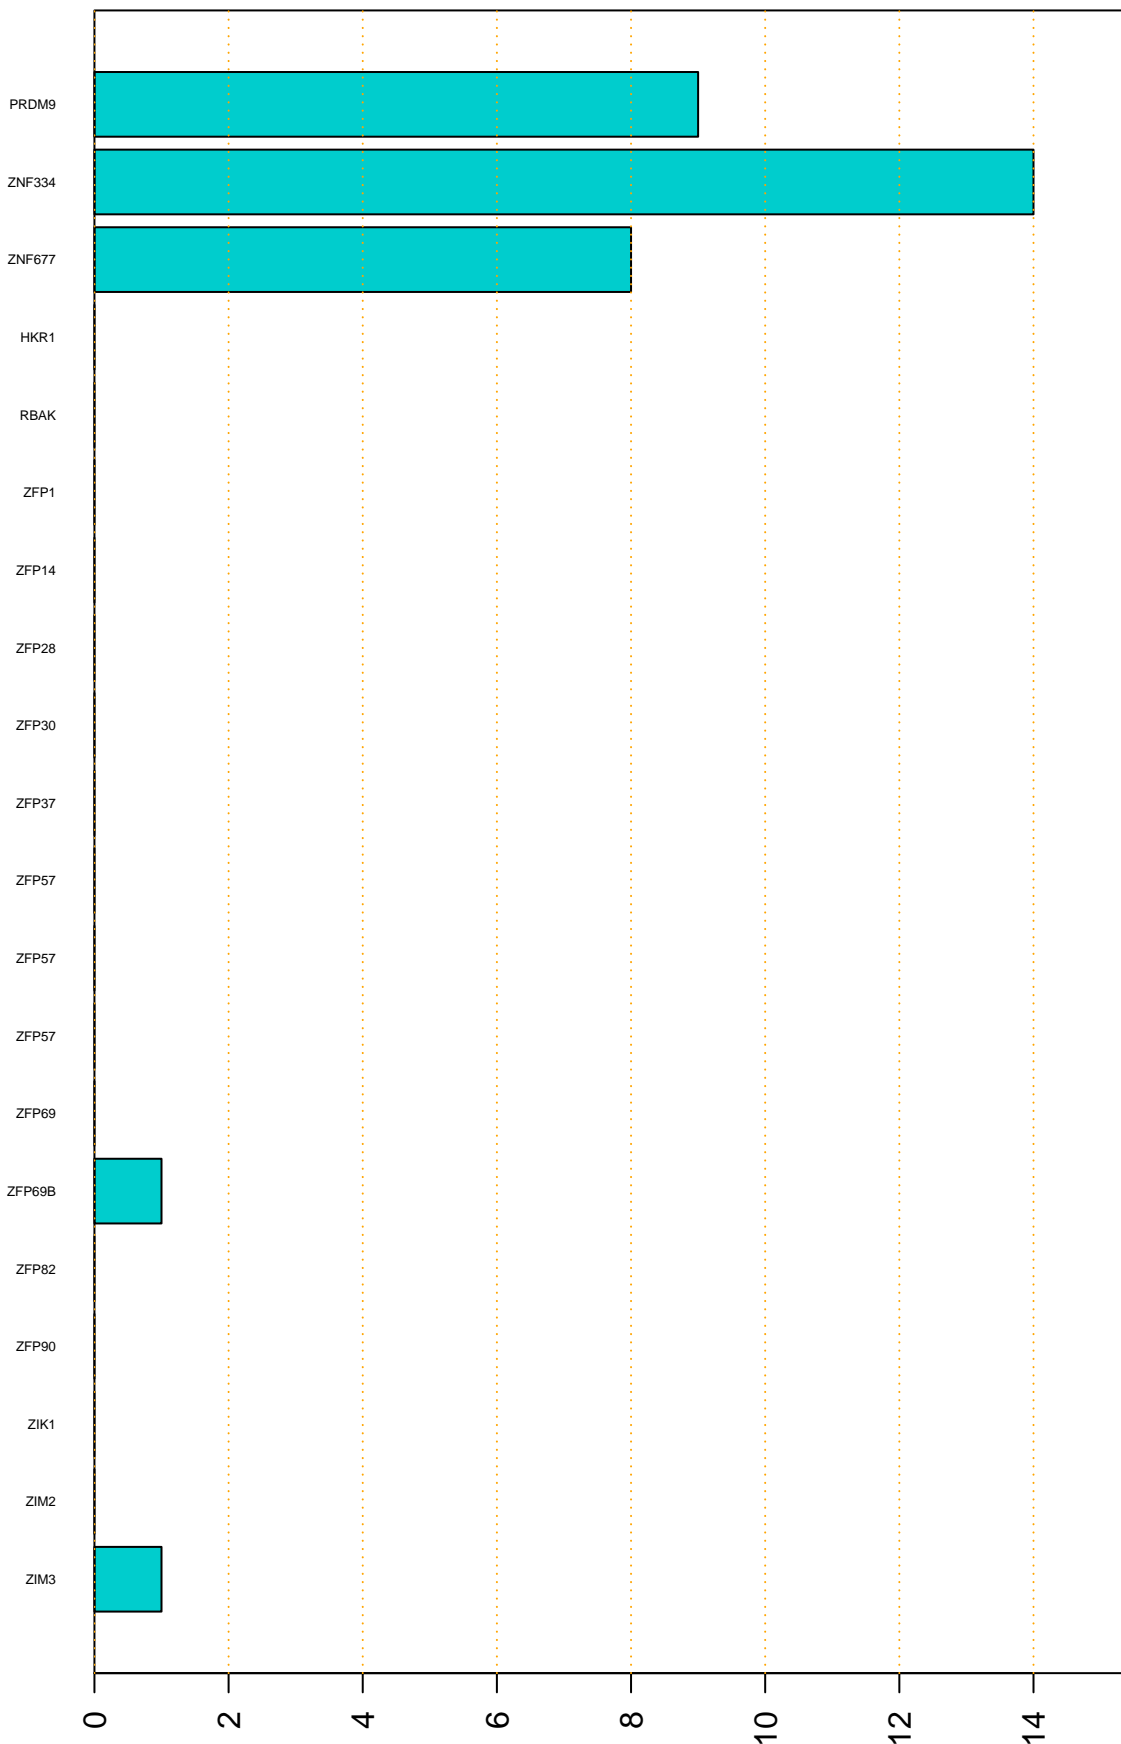

Enriched KZFP

#TE sfam with peak