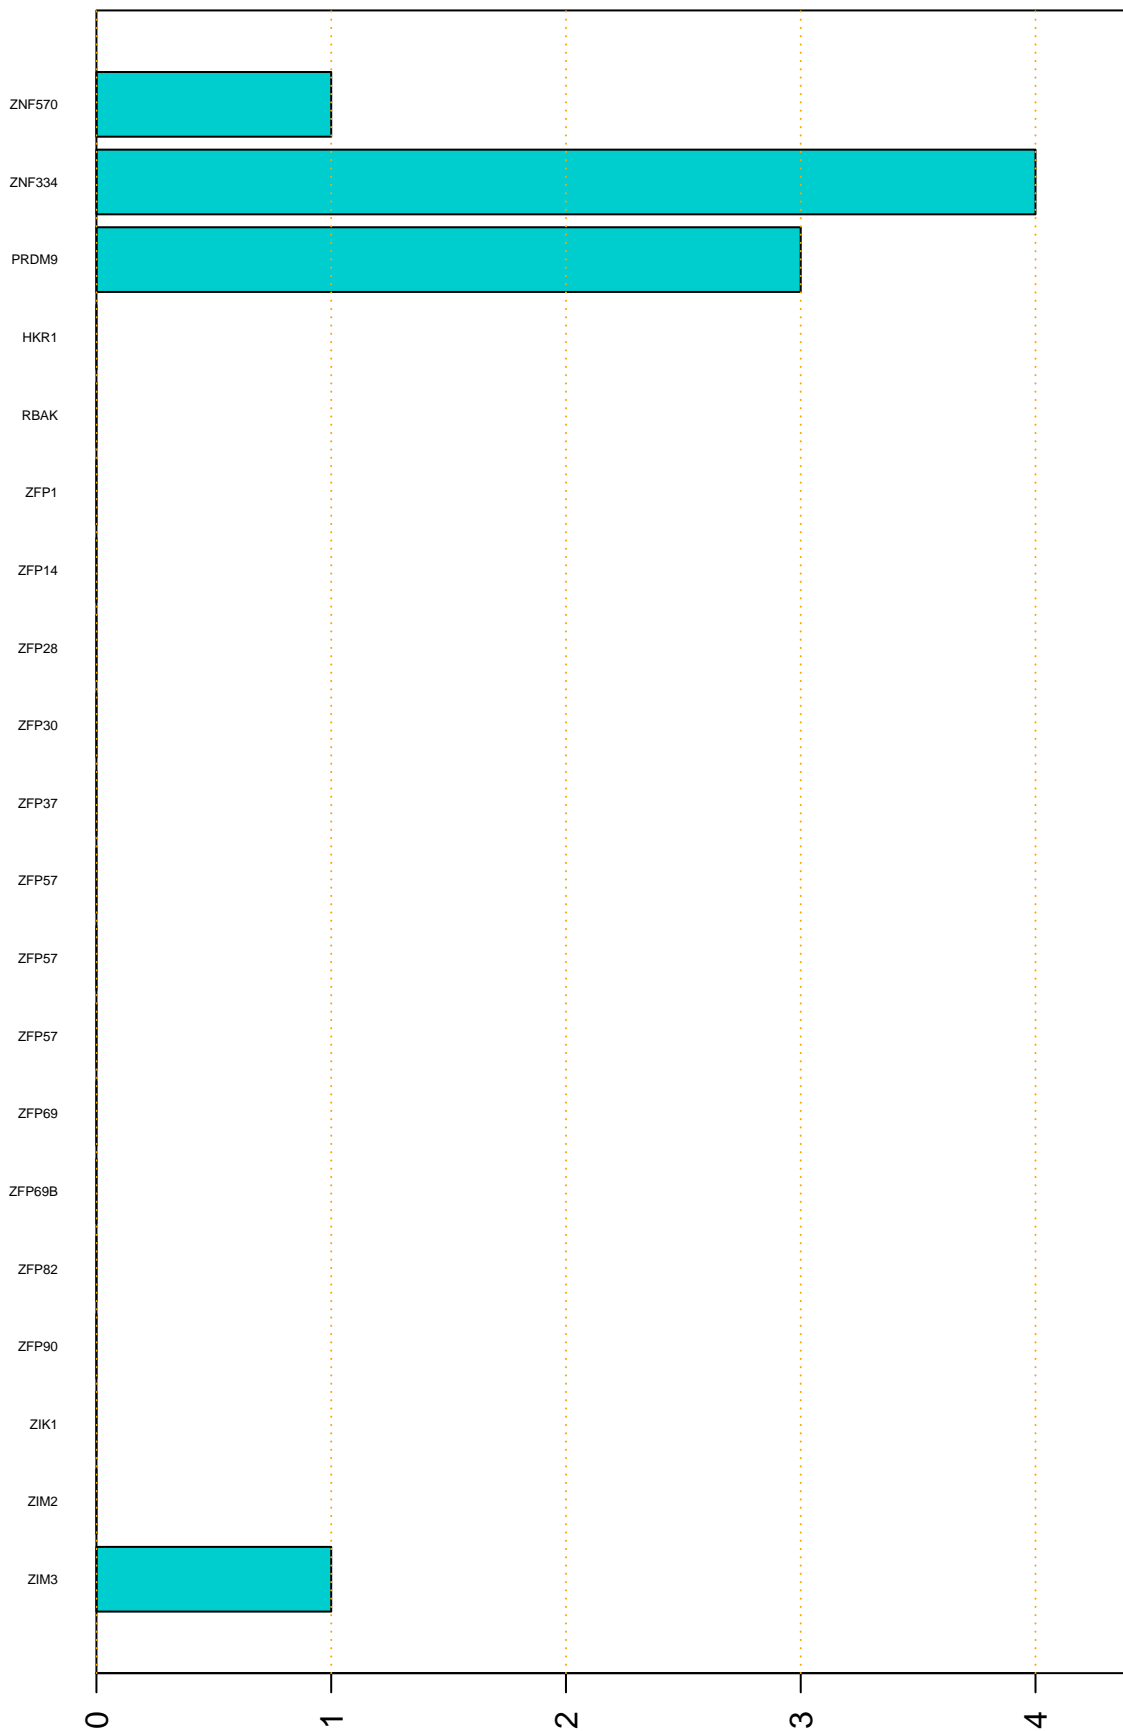

Enriched KZFP

#TE sfam with peak