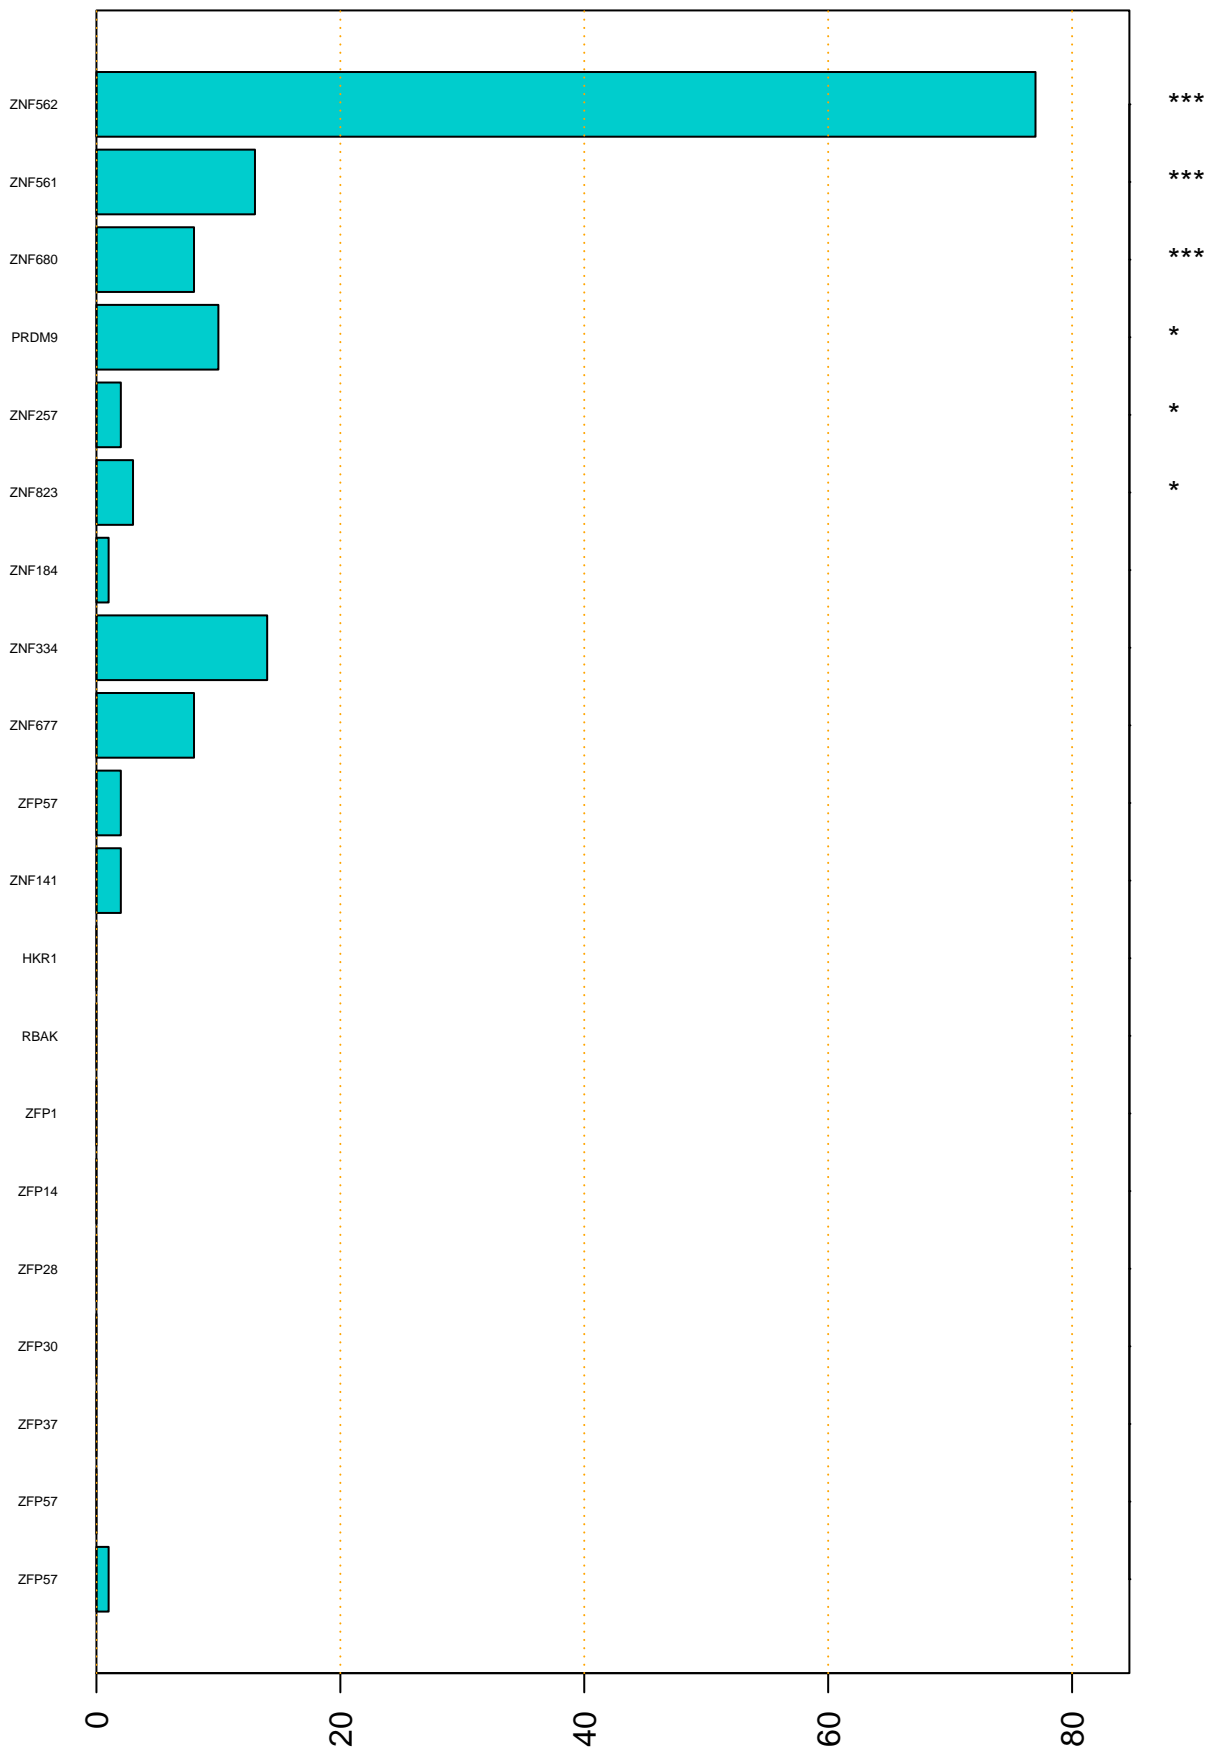

Enriched KZFP

#TE sfam with peak