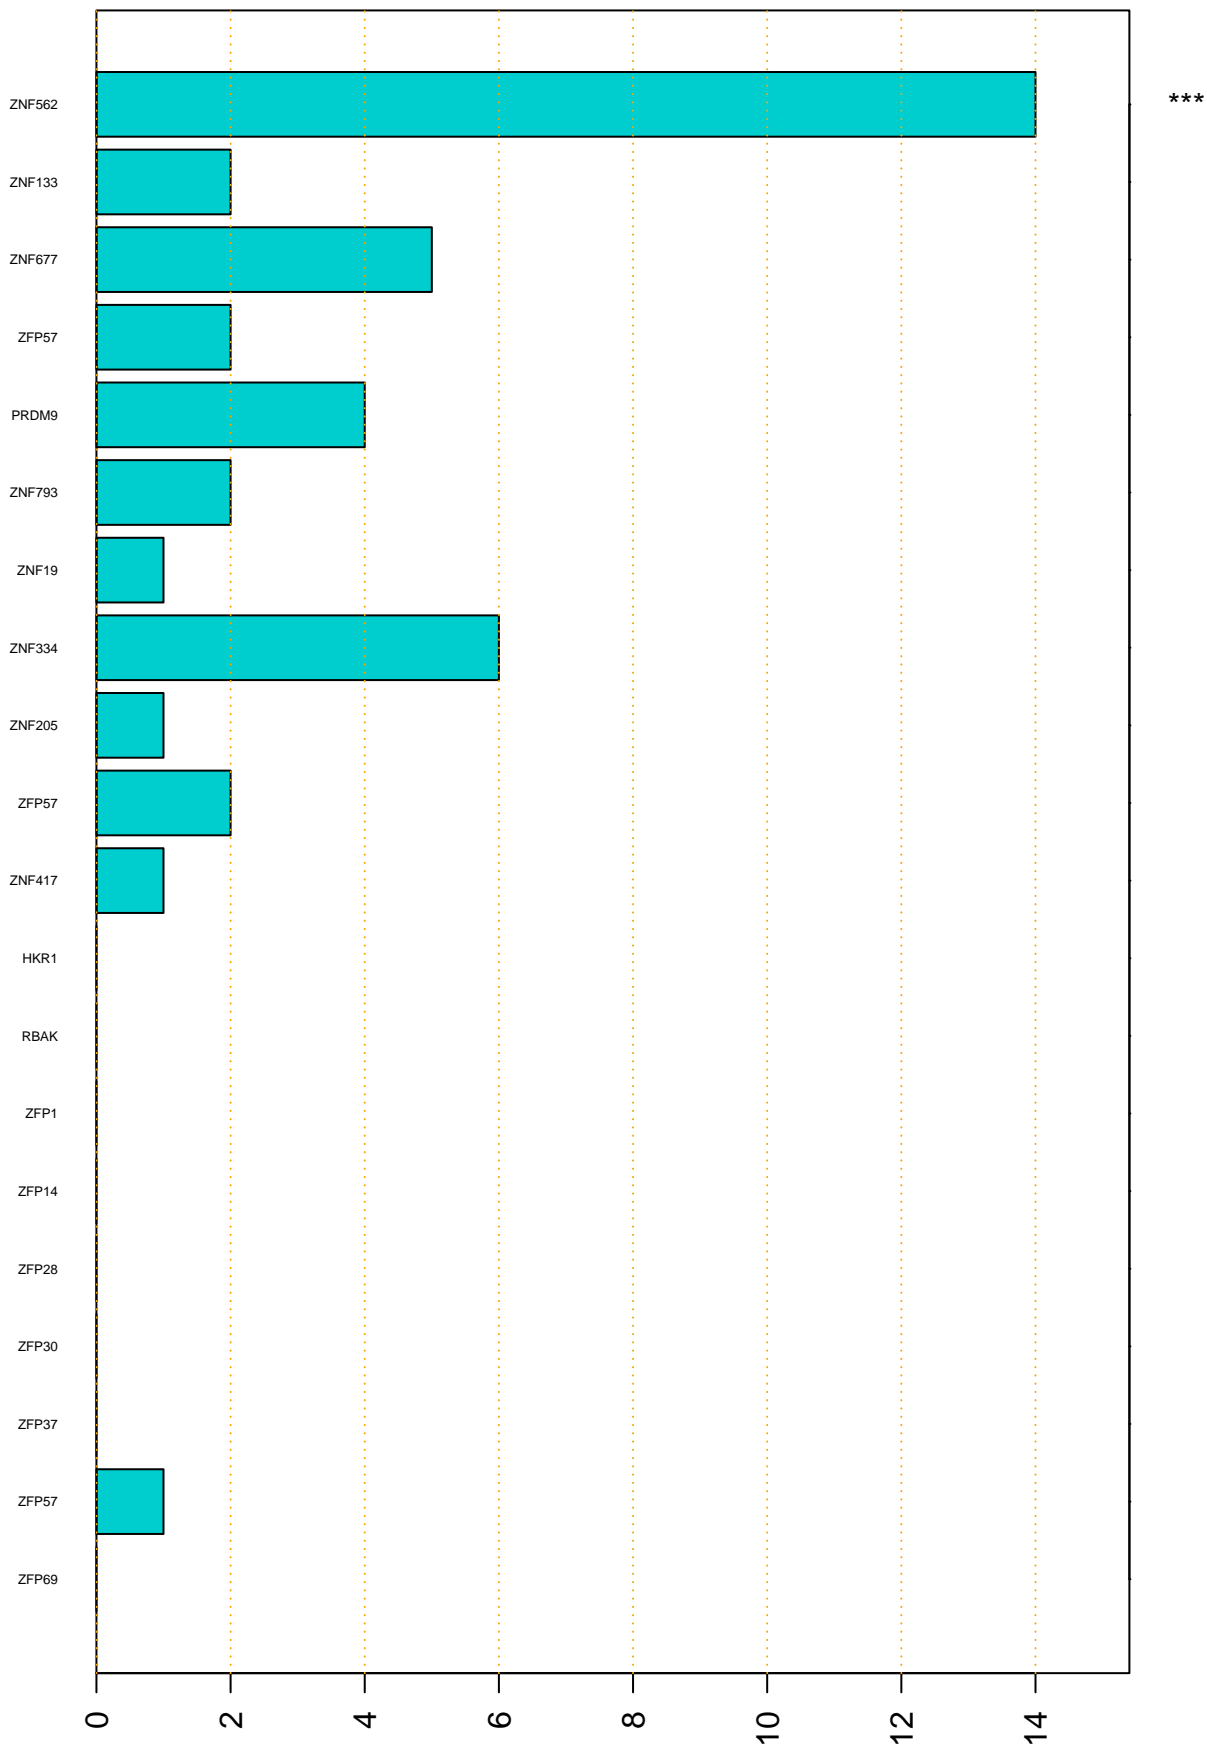

Enriched KZFP

#TE sfam with peak