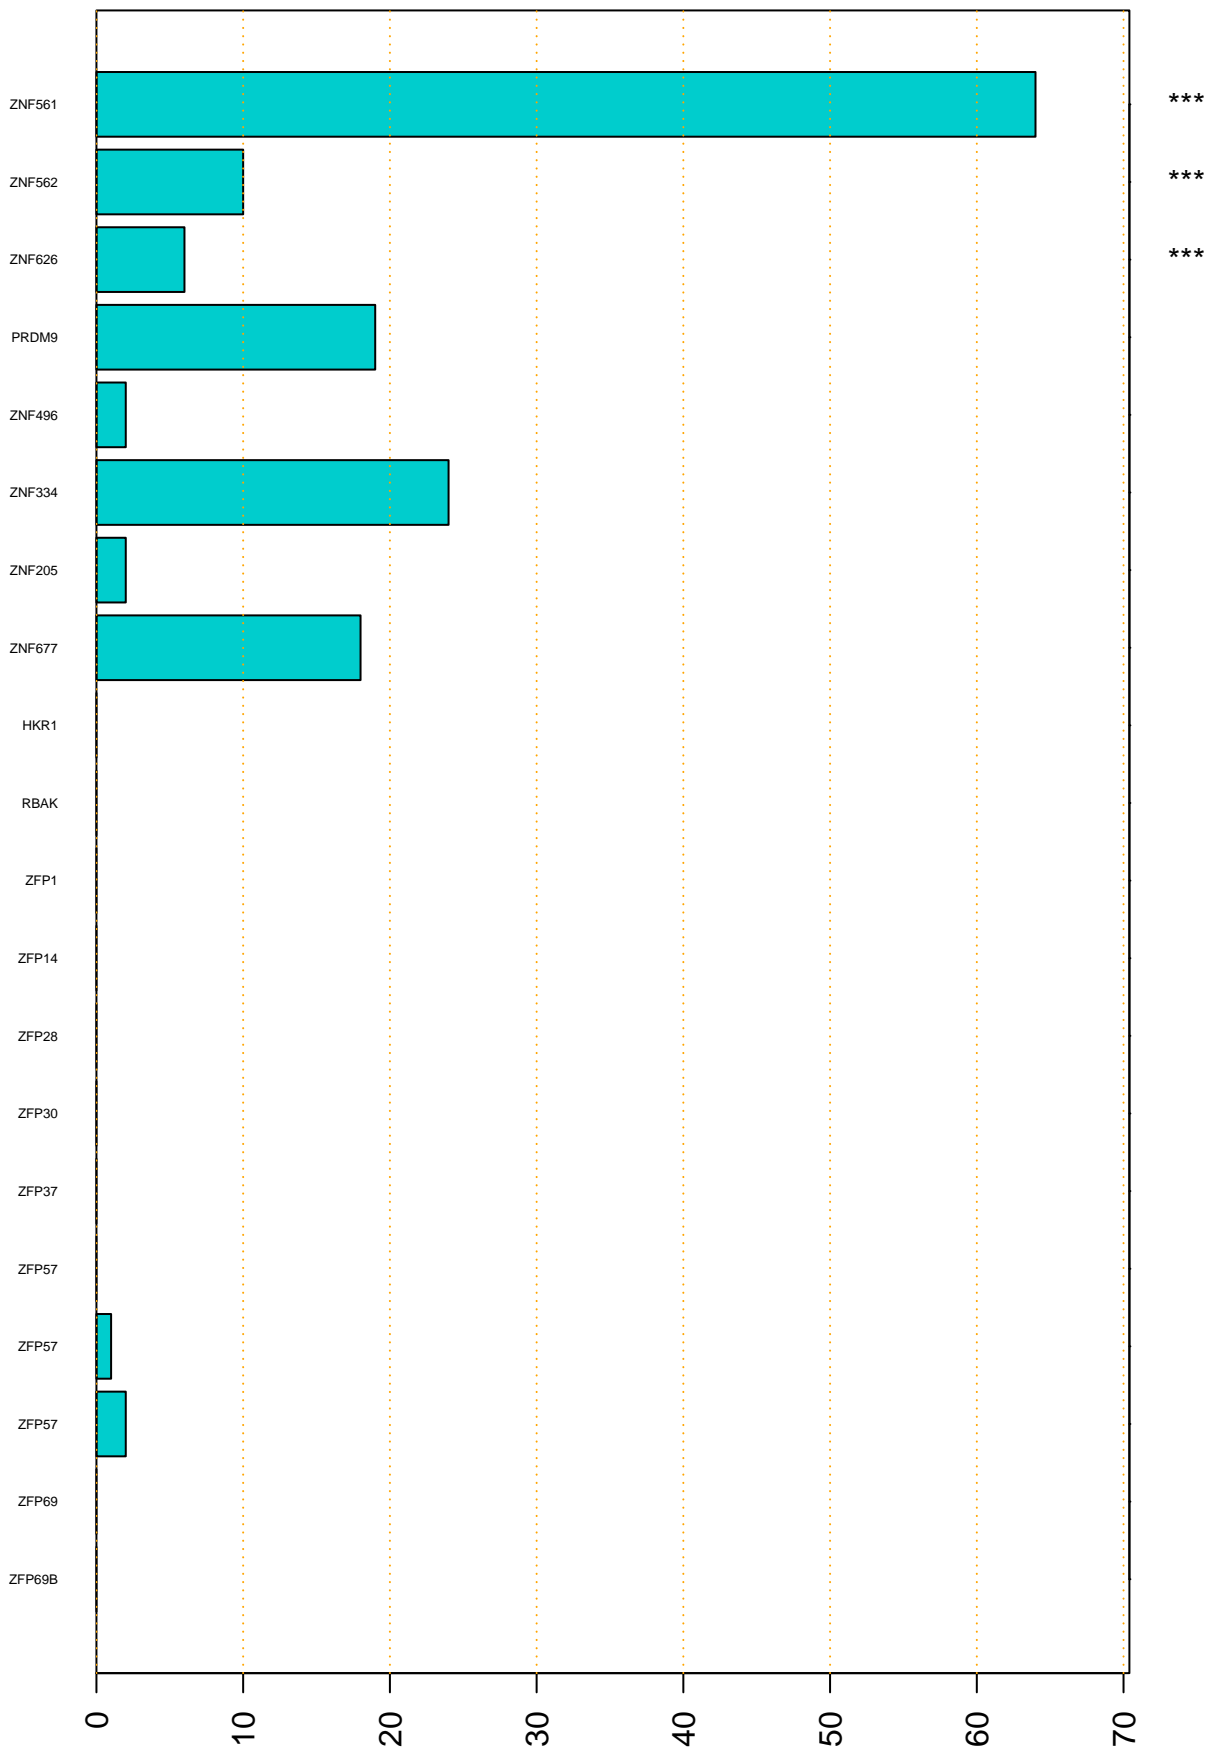

Enriched KZFP

#TE sfam with peak