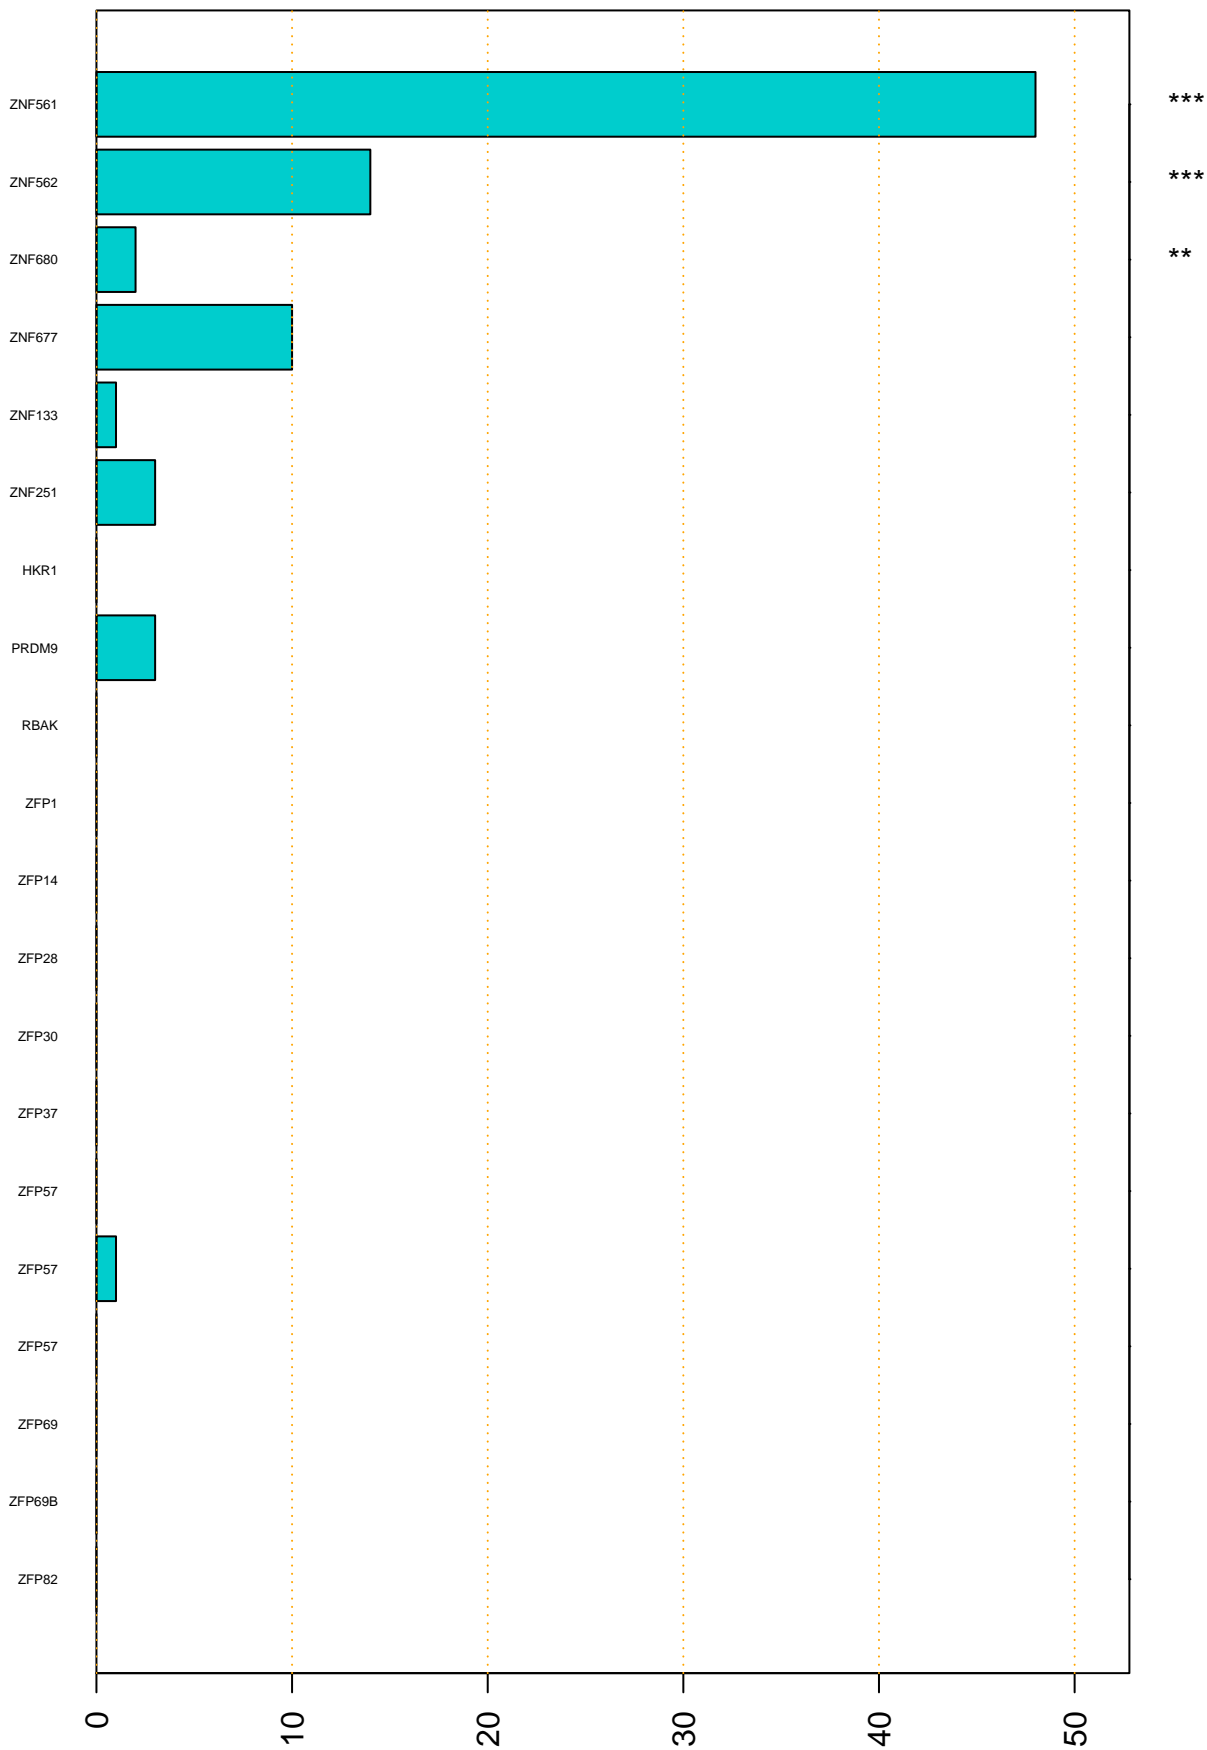

Enriched KZFP

#TE sfam with peak