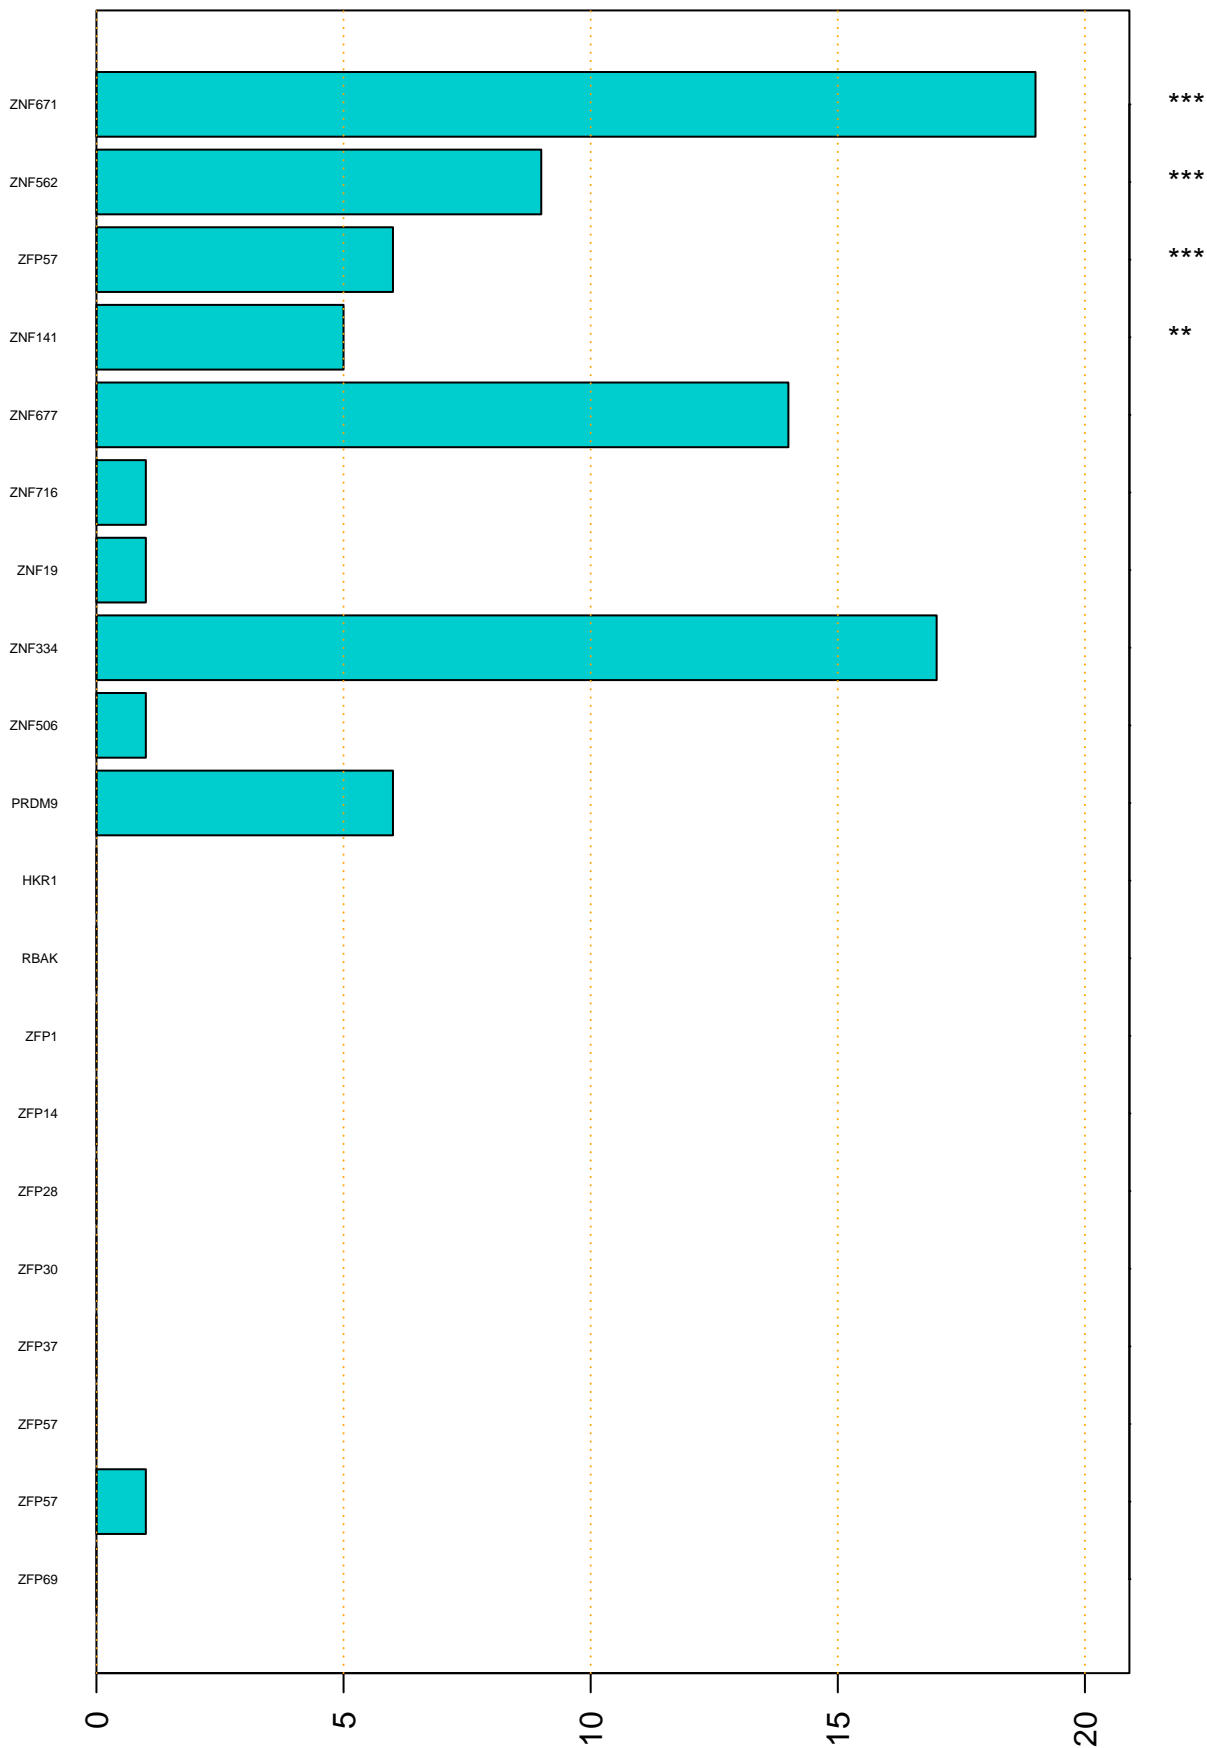

Enriched KZFP

#TE sfam with peak