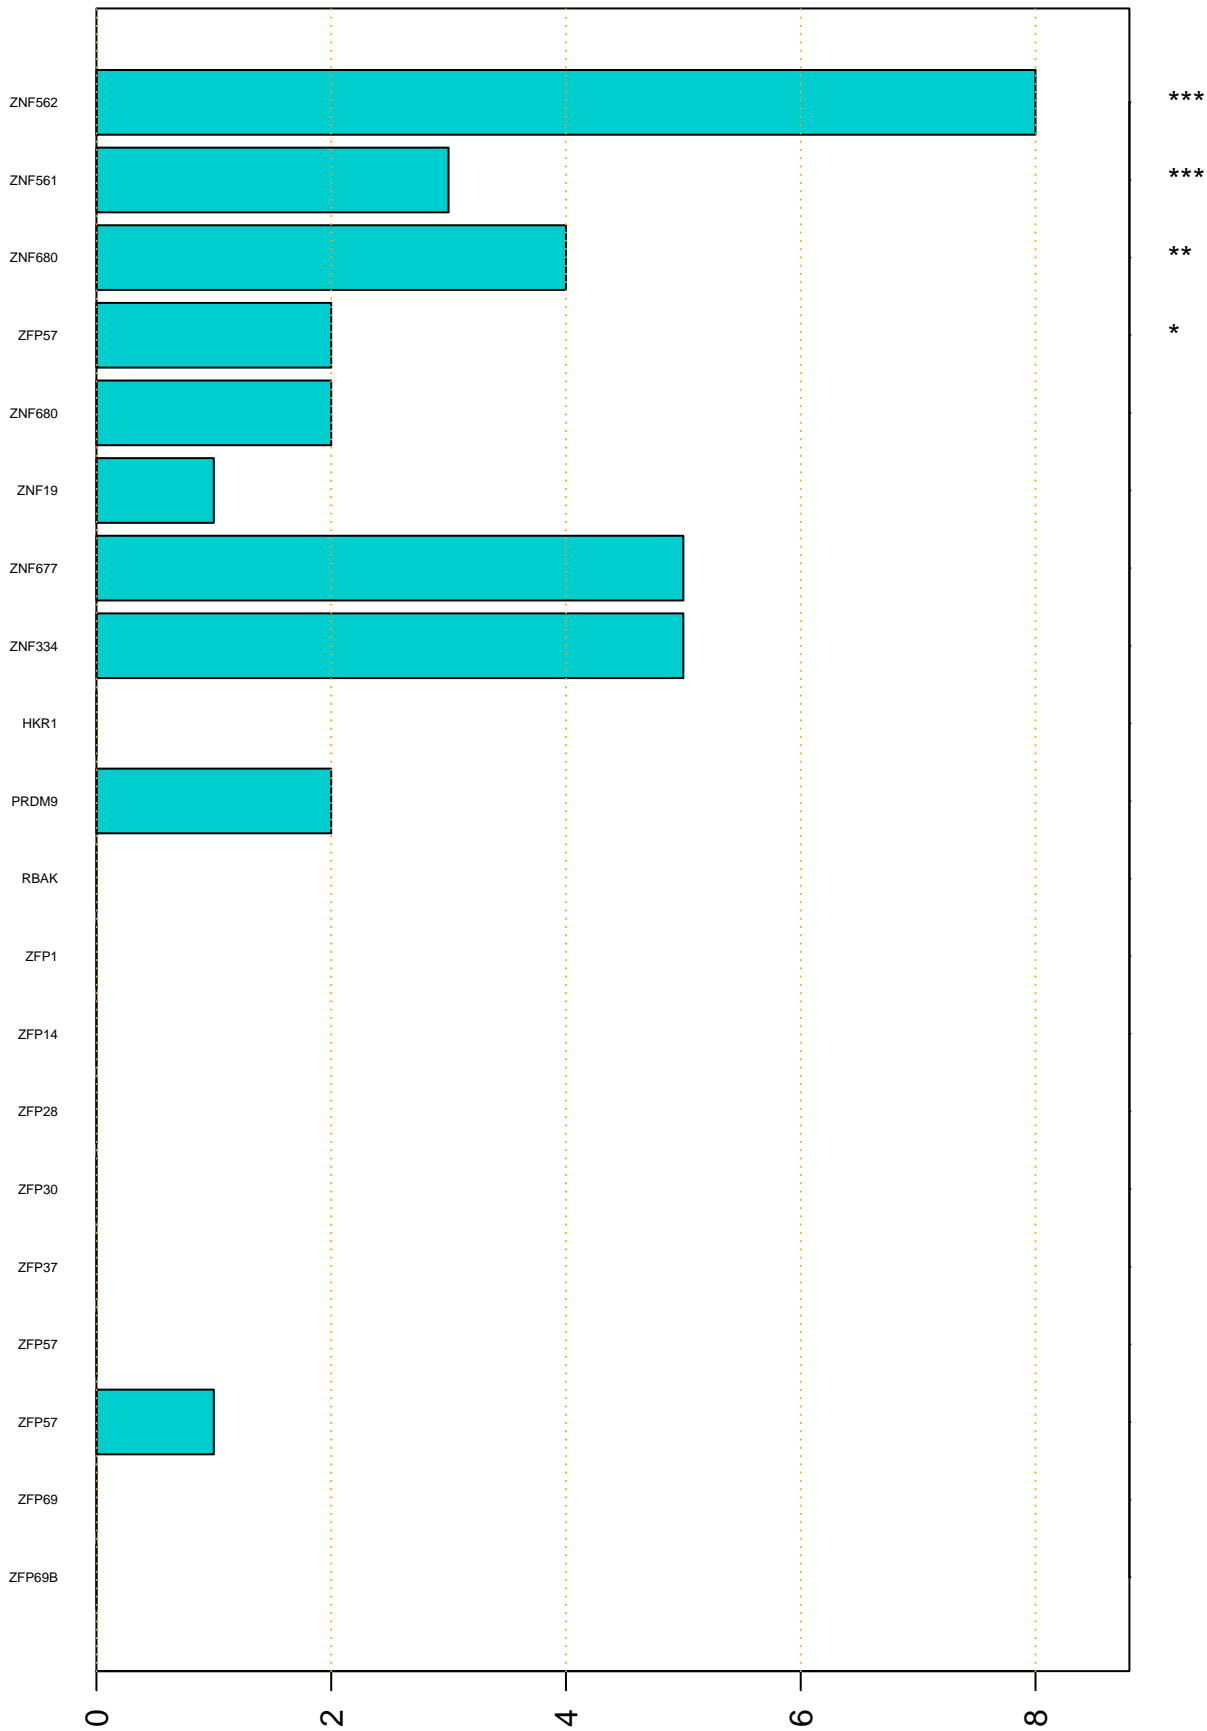

Enriched KZFP

#TE sfam with peak