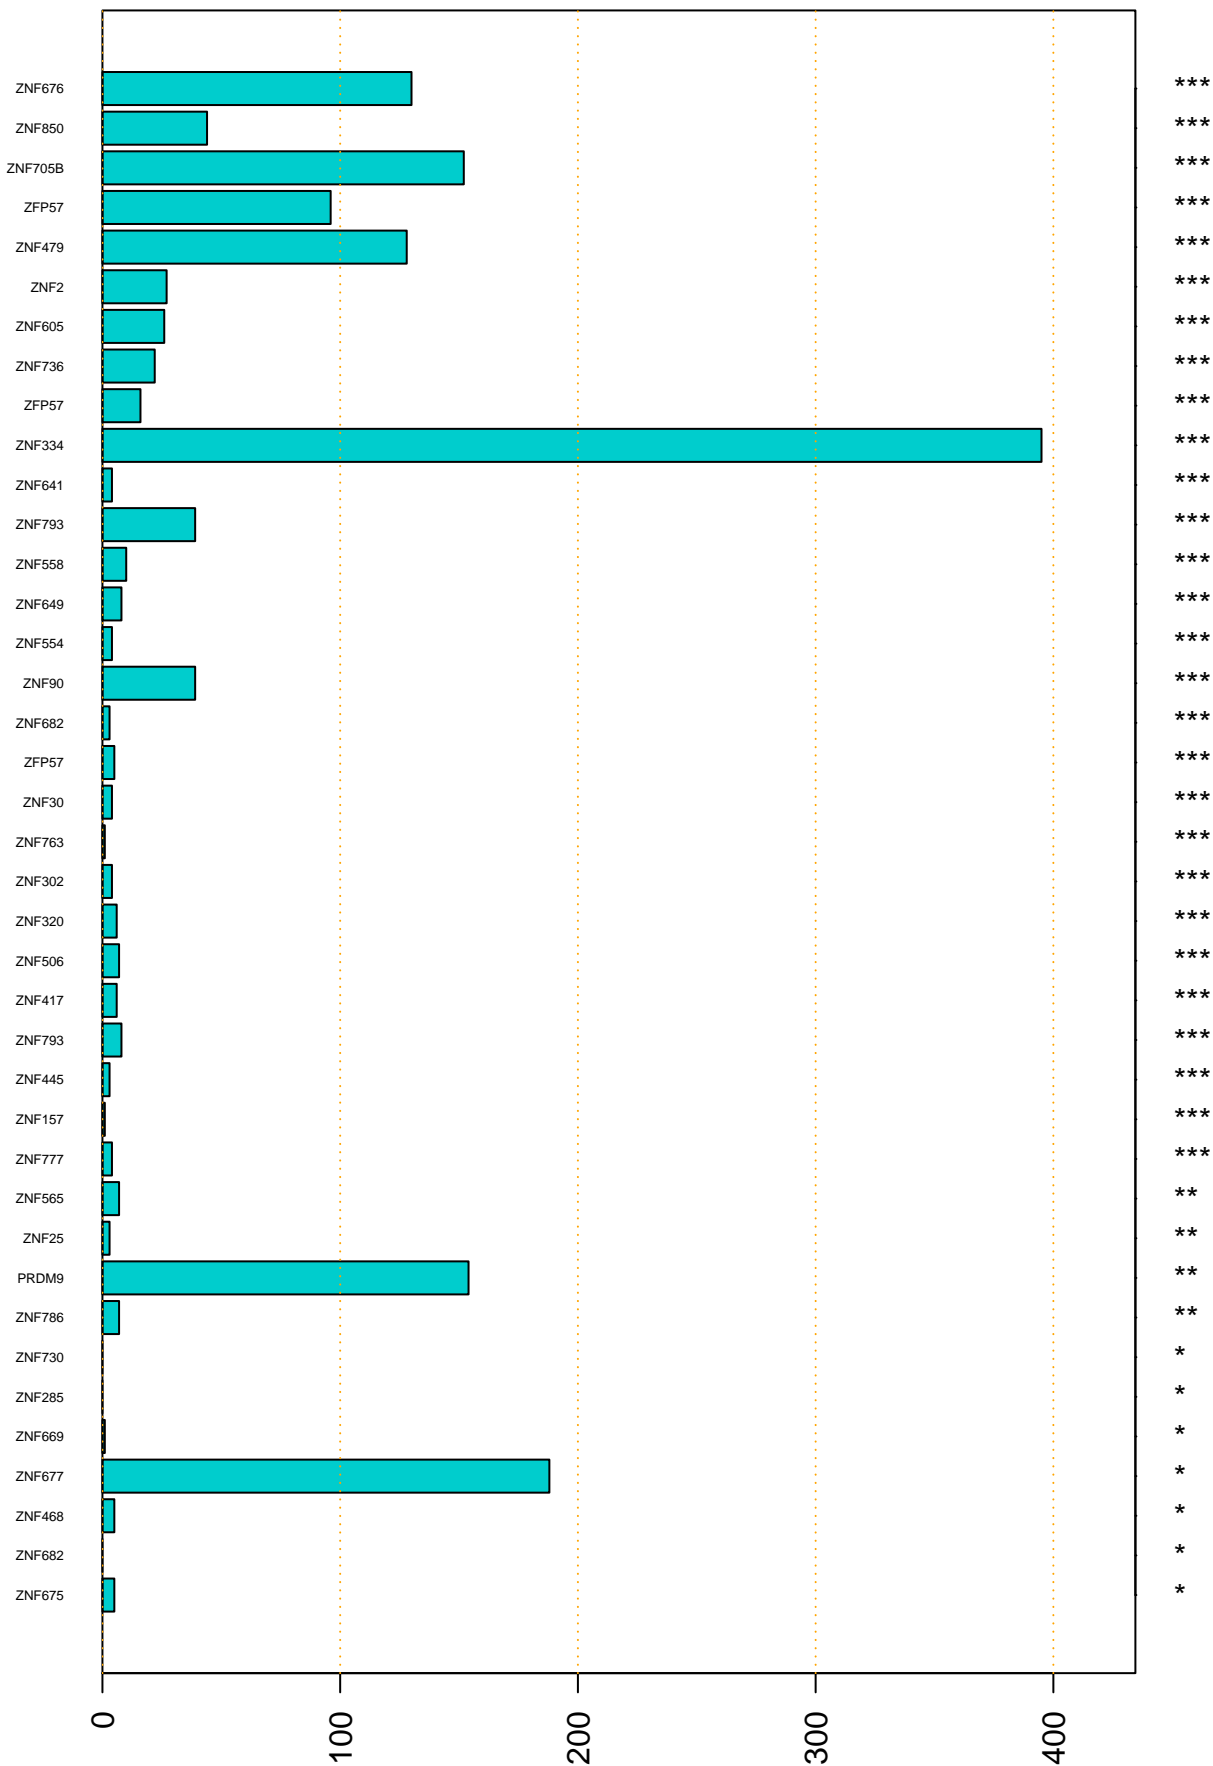

Enriched KZFP

#TE sfam with peak