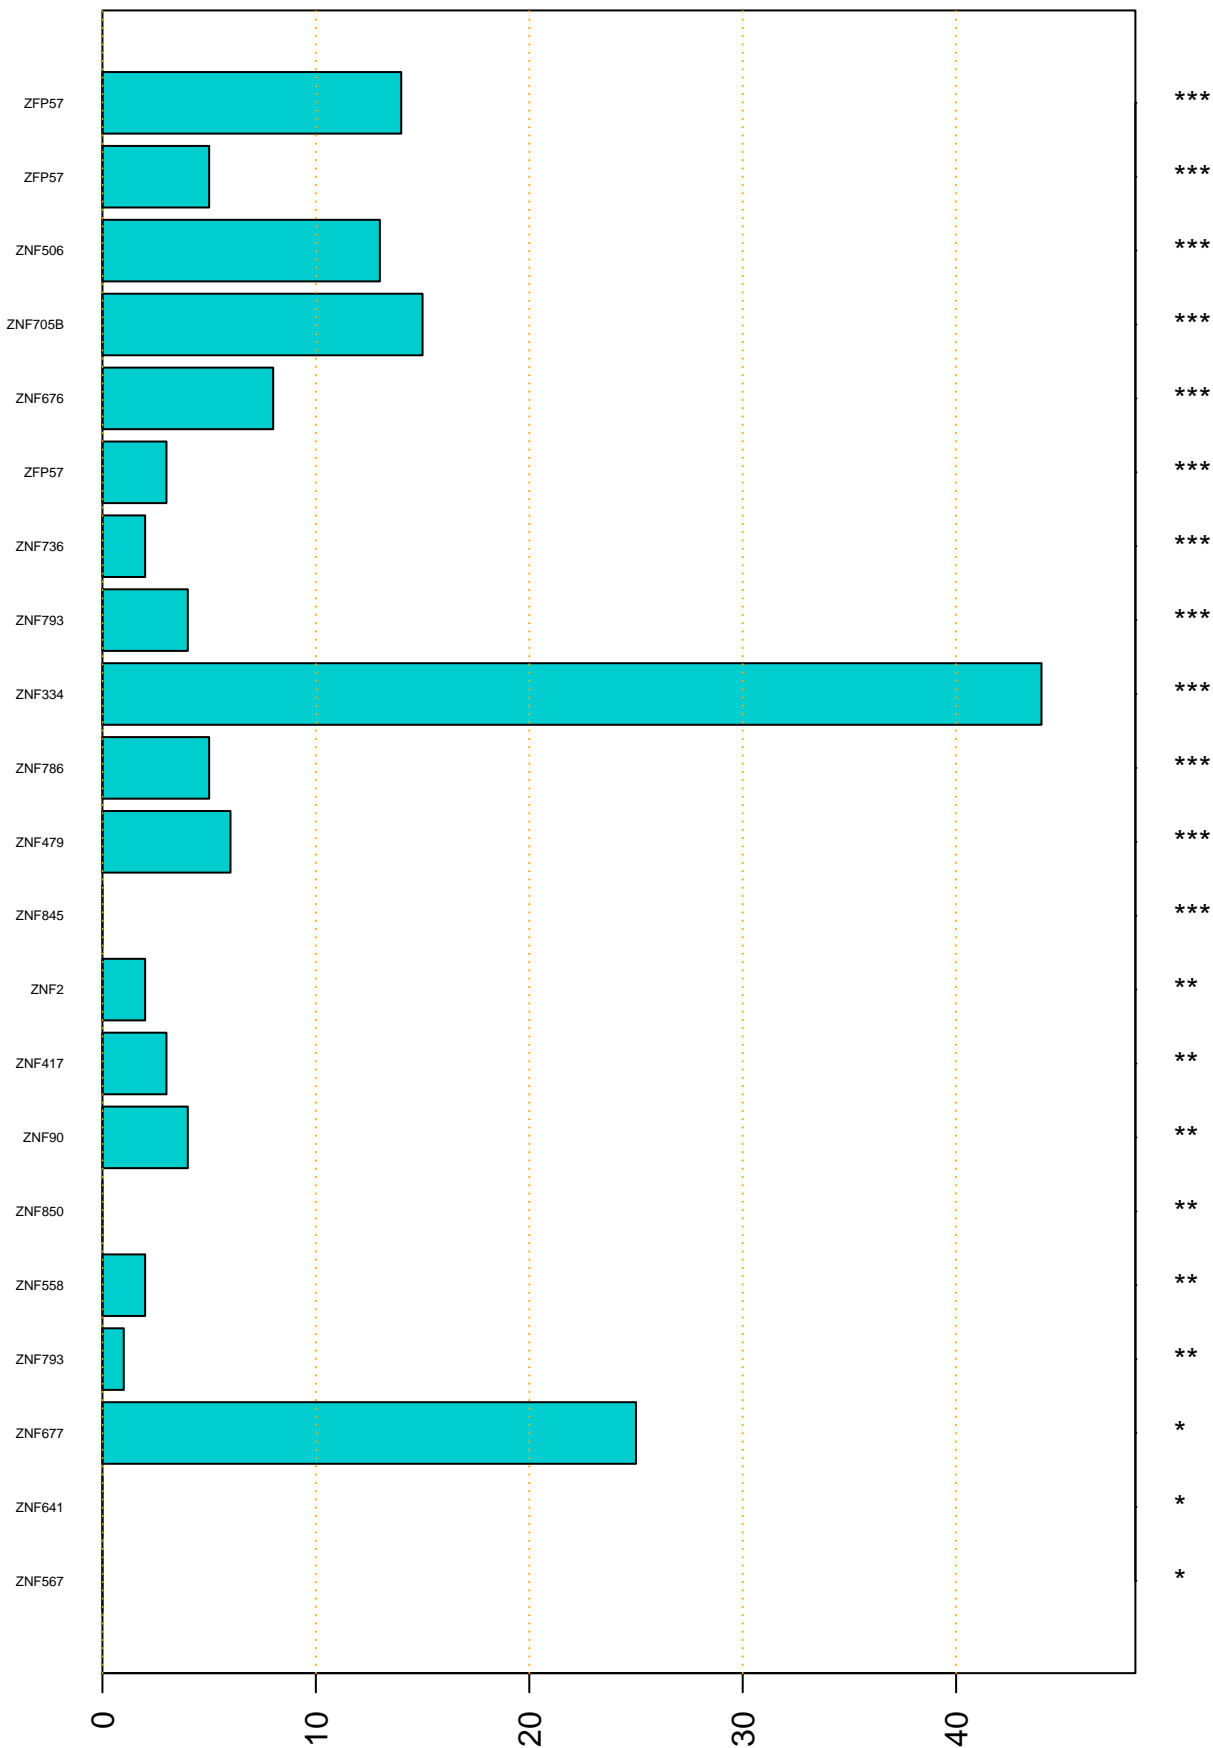

Enriched KZFP

#TE sfam with peak