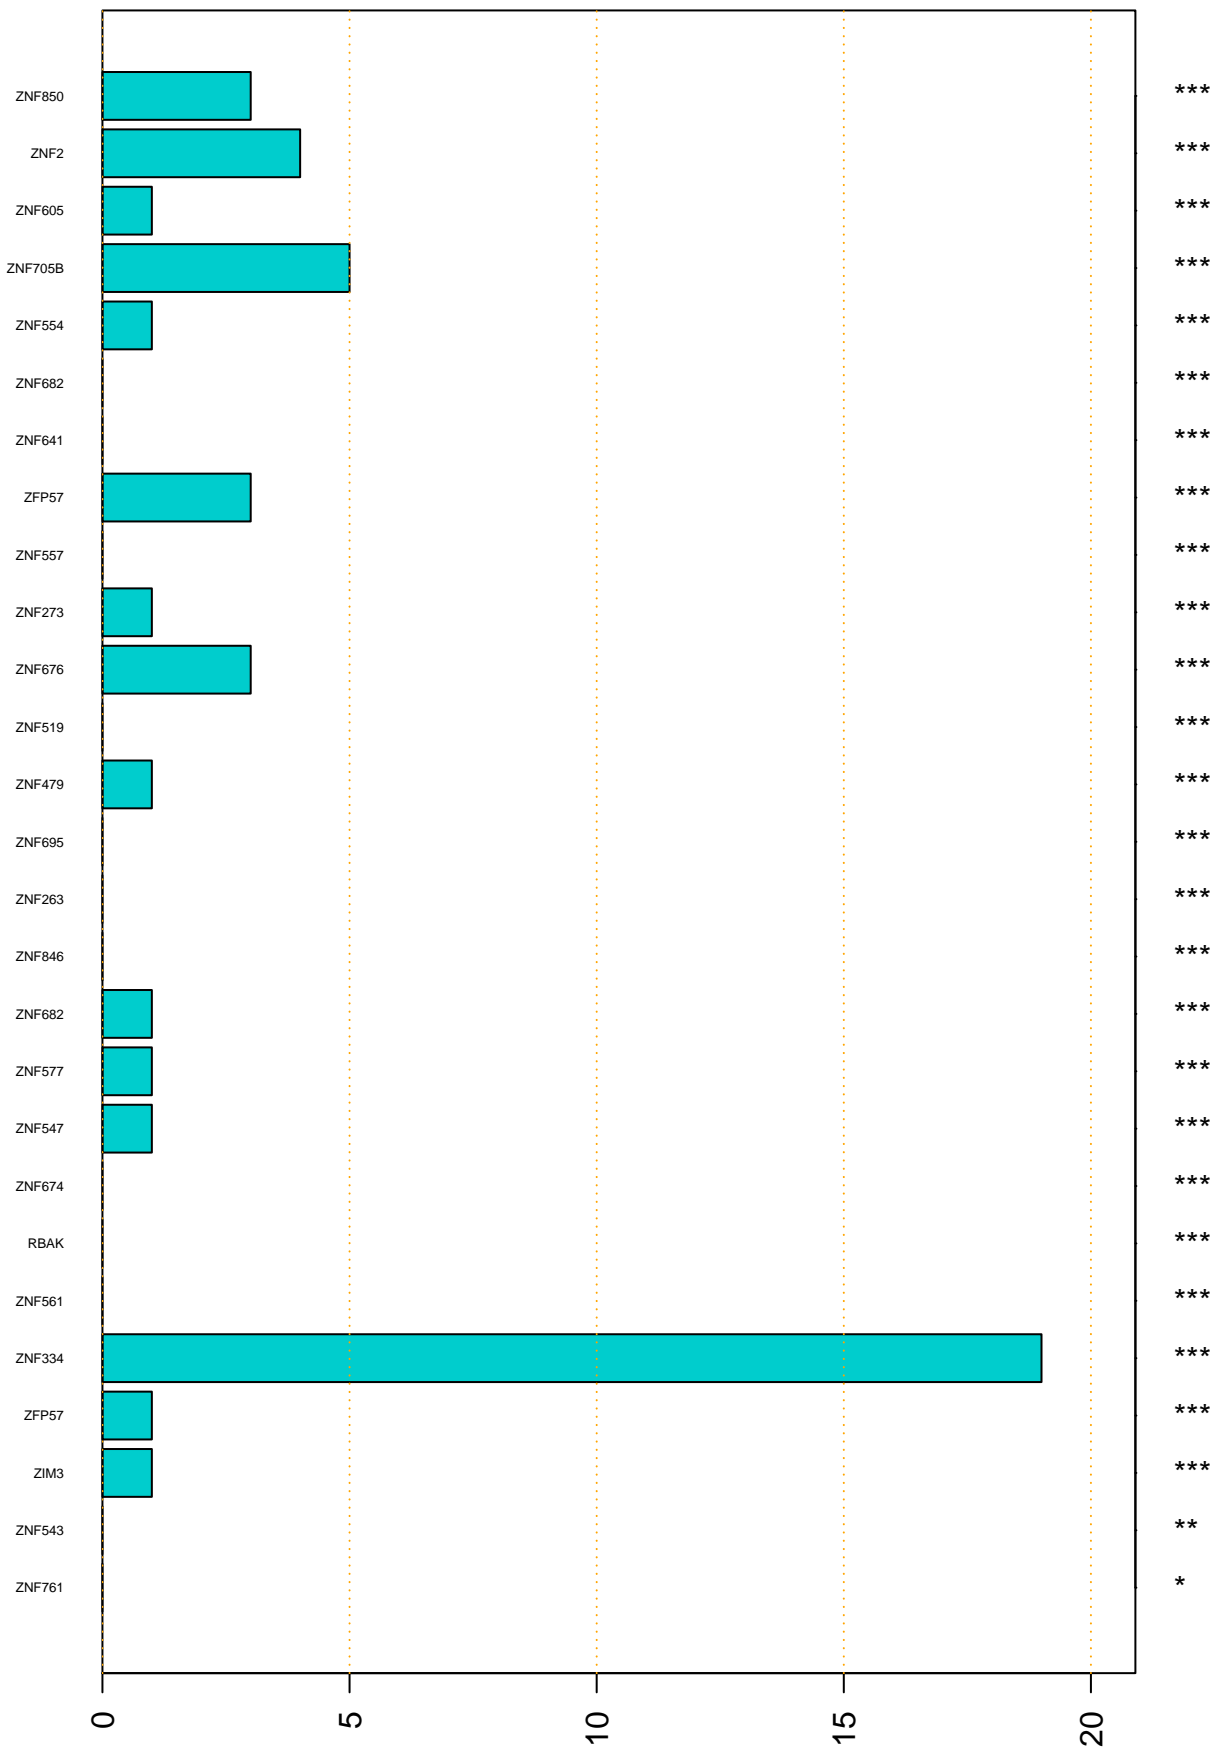

Enriched KZFP

#TE sfam with peak